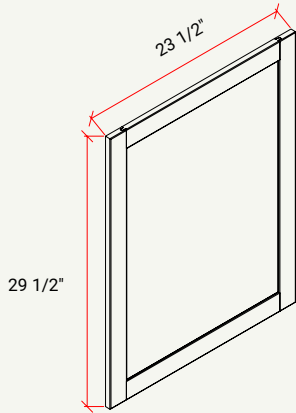

*Finished edges indicated by bold lines on side view of drawings.

DECO PANELS

Forte Glacier (G)

Nightfall (N)

Clay (C)

DECO PANEL

CABINET	SKU	DESCRIPTION	SIZE		
			W	H	D
DP30	CADP30FRC_	Deco Panel 30" Chic	11.5	29.5	0.75
DP36	CADP36FRC_	Deco Panel 36" Chic	11.5	35.5	0.75
DP42	CADP42FRC_	Deco Panel 42" Chic	11.5	41.5	0.75