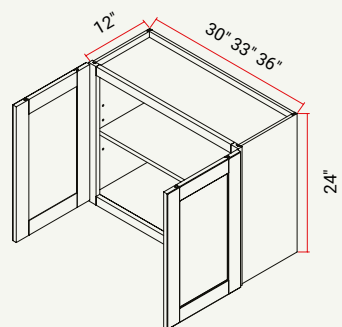

WALL | 24" BUTT DOORS W/ ADJ. SHELF

CABINET	SKU	DESCRIPTION	SIZE		
			W	H	D
W3024	CAW3024FRF_	Wall 30" x 24"	30	24	12
W3324	CAW3324FRF_	Wall 33" x 24"	33	24	12
W3624	CAW3624FRF_	Wall 36" x 24"	36	24	12