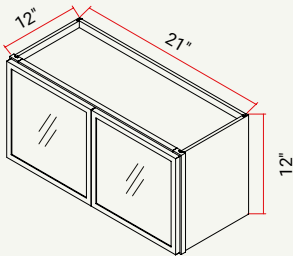

WALL | GLASS DOOR INTERIOR WALL 21" W

CABINET	SKU	DESCRIPTION	SIZE		
			W	H	D
MIW2112GD	CAMIW2112GDFRC_	Glass Door Interior Wall 21" x 12" Glass Door Chic	21	12	12