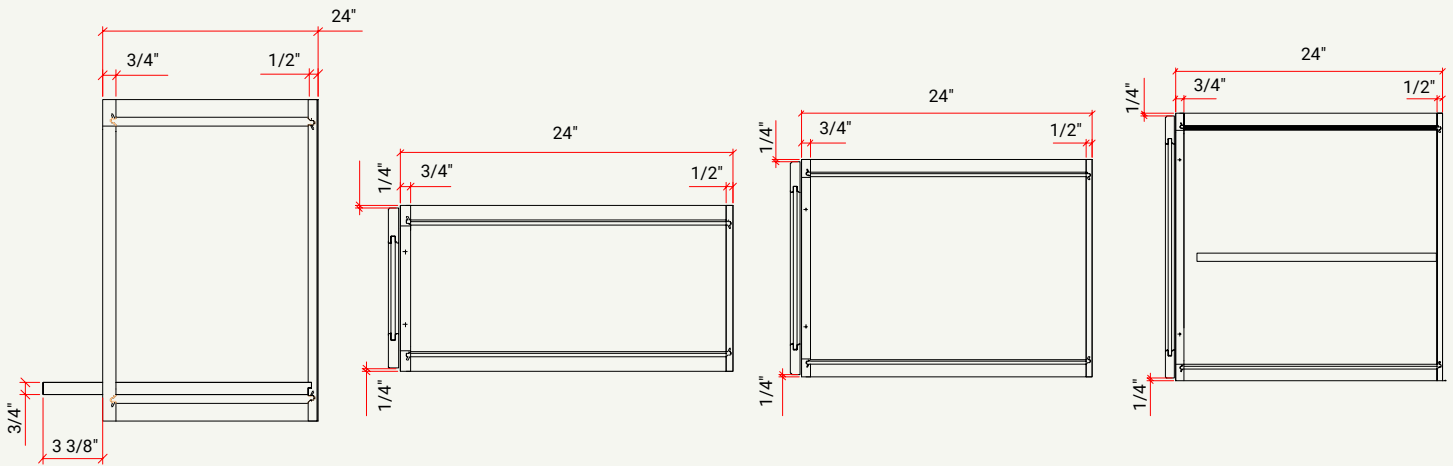

Wall Microwave Cabinet

Wall Cabinet 12" High x 24" Deep

Wall Cabinet 18" High x 24" Deep

Wall Cabinet 24" High x 24" Deep