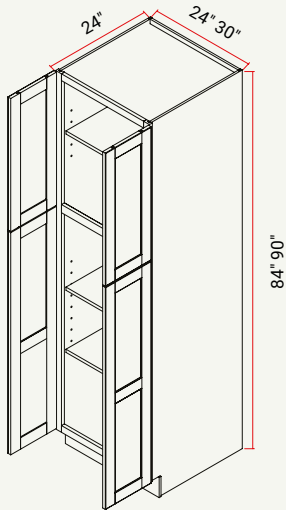

TALL | PANTRY, BUTT DOORS, W/ 3 ADJ. SHELVES

CABINET	SKU	DESCRIPTION	SIZE		
			W	H	D
TP2484	CATP2484FRC_	Tall Pantry 24" x 84" Chic	24	84	24
TP2490	CATP2490FRC_	Tall Pantry 24" x 90" Chic	24	90	24
TP3084	CATP3084FRC_	Tall Pantry 30" x 84" Chic	30	84	24
TP3090	CATP3090FRC_	Tall Pantry 30" x 90" Chic	30	90	24