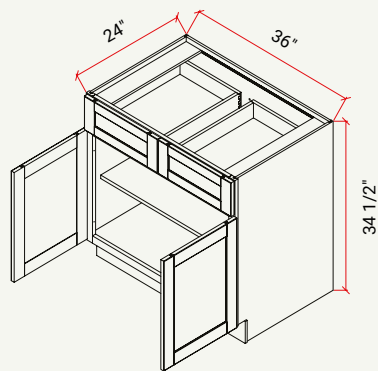

Forte Harvest (H)

Forte Clay (C)

BASE | L/R DOOR W/ ADJ. SHELF, 1 DRAWER

CABINET	SKU	DESCRIPTION	SIZE		
			W	H	D
B12	CAB12FRF_	Base 12"	12	34.5	24
B15	CAB15FRF_	Base 15"	15	34.5	24
B18	CAB18FRF_	Base 18"	18	34.5	24
B21	CAB21FRF_	Base 21"	21	34.5	24

BASE | BUTT DOORS W/ ADJ. SHELF, 1 DRAWER

CABINET	SKU	DESCRIPTION	SIZE		
			W	H	D
B24	CAB24FRF_	Base 24"	24	34.5	24
B27	CAB27FRF_	Base 27"	27	34.5	24
B30	CAB30FRF_	Base 30"	30	34.5	24
B33	CAB33FRF_	Base 33"	33	34.5	24
B36	CAB36FRF_	Base 36"	36	34.5	24