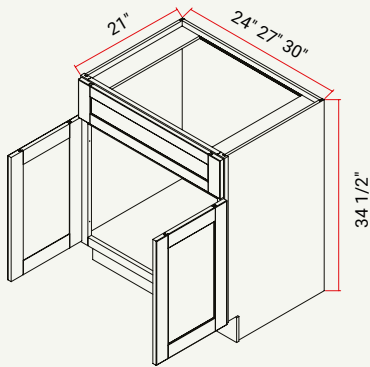

VANITY | SINK BASE, BUTT DOORS, 1 FALSE FRONT

CABINET	SKU	DESCRIPTION	SIZE		
			W	H	D
VSB242134	CAVSB24FRF_	Vanity Sink Base 24"	24	34.5	21
VSB272134	CAVSB27FRF_	Vanity Sink Base 27"	27	34.5	21
VSB302134	CAVSB30FRF_	Vanity Sink Base 30"	30	34.5	21