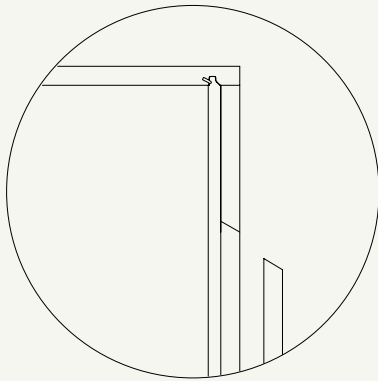

French Cleat Wall Bracket Mount