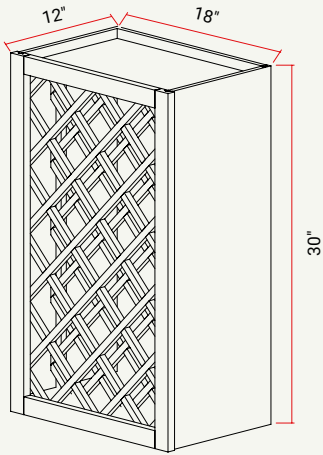

WALL | WINE RACK

CABINET	SKU	DESCRIPTION	SIZE		
			W	H	D
WR1830	CAWR1830FRC_	Wine Rack 18" x 30" Chic	18	30	12