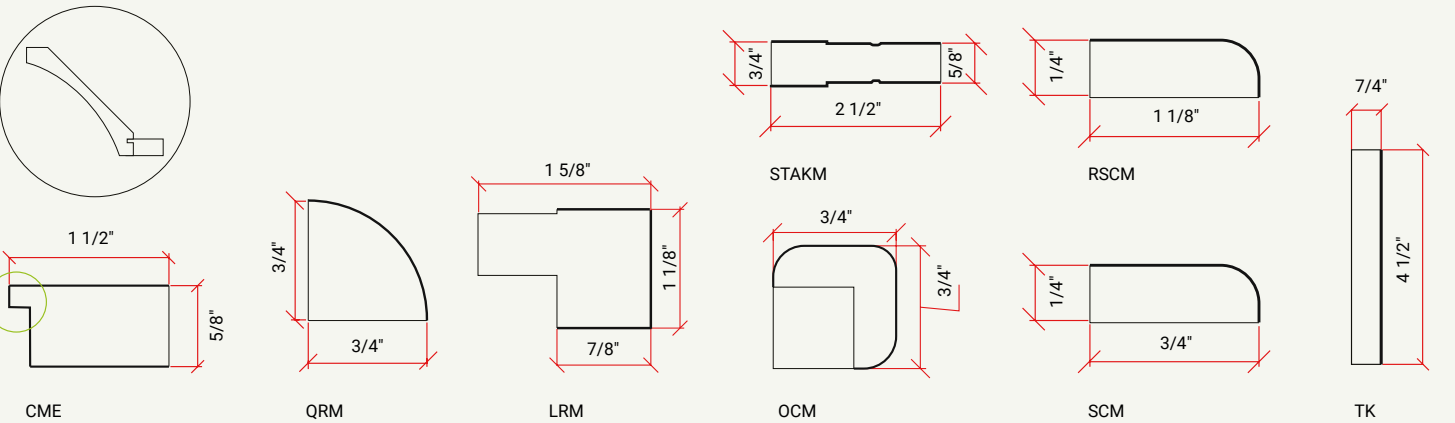

MOLDING PROFILE OPTIONS

CABINET	SKU	DESCRIPTION	SIZE			FACE LENGTH
			W	H	D	
BBM	CABBMC	Base Board Molding	0.875	96	4.75	
CRM-CS	CACRM-CSC	Crown Molding - Small - Cove	2.5	96	2.5	3.5
CRM-CM	CACRM-CMC	Crown Molding - Medium Cove	3.5	96	3.5	
CRM-CL	CACRM-CLC	Crown Molding - Large - Cove	4.5	96	4.5	6.35
CME	CACME	Crown Molding Extension	1.5	96	0.625	
CMD	CACMDC	Crown Molding Decorative	3	4	3	
QRM	CAQRMC	Quarter Round Molding	0.75	96	0.75	
LRM	CALRM	Light Rail Molding	1.625	96	1.125	
OCM	CAOCM8C	Outside Corner Molding	0.75	96	0.75	
RSCM	CARSMC	Round Scribe Molding	1.125	96	0.25	
SCM	CASCM8C	Scribe Molding	0.75	96	0.25	
STAKM	CASTAKMC	Stacking Molding	2.5	96	0.75	
TK	CATK	Toe Kick	4.5	96	0.25	

*Finished edges indicated by bold lines on side view of drawings.