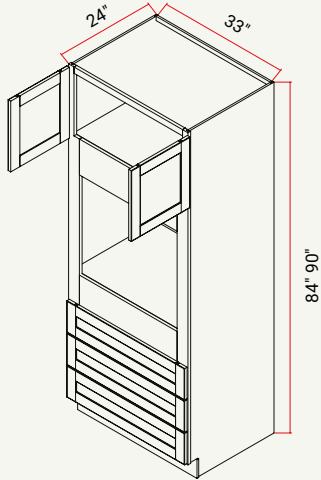

TALL KITCHEN

Forte Glacier (G)

Nightfall (N)

Clay (C)

TALL | OVEN, BUTT DOORS, 3 DRAWERS, NO SHELF

CABINET	SKU	DESCRIPTION	SIZE		
			W	H	D
TOC3384	CATOC3384FRC_	Tall Oven Cabinet 33"x 84" Chic	33	84	24
TOC3390	CATOC3390FRC_	Tall Oven Cabinet 33"x 90" Chic	33	90	24