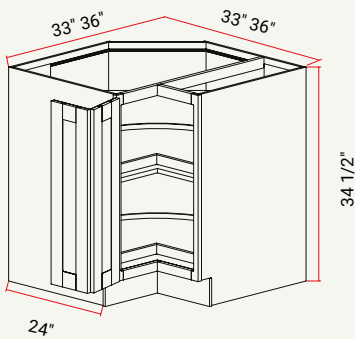

BASE | CORNER LAZY SUSAN BI-FOLD DOORS

CABINET	SKU	DESCRIPTION	SIZE		
			W	H	D
BLS33	CABLS33FRC_	Base Lazy Susan 33" Chic	15|21	34.5	24
BLS36	CABLS36FRC_	Base Lazy Susan 36" Chic	15|25	34.5	24