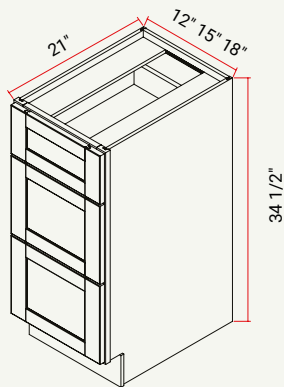

VANITY | BASE, 3 DRAWER

CABINET	SKU	DESCRIPTION	SIZE		
			W	H	D
VDB122134	CAVDB12FRF_	Vanity Drawer Base 12"	12	34.5	21
VDB152134	CAVDB15FRF_	Vanity Drawer Base 15"	15	34.5	21
VDB182134	CAVDB18FRF_	Vanity Drawer Base 18"	18	34.5	21