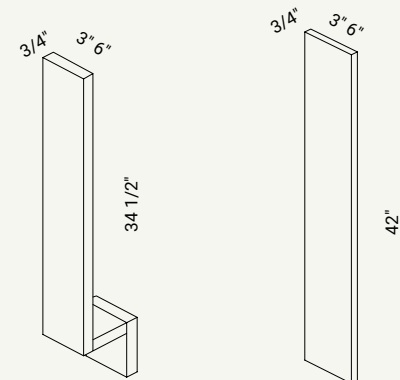

BF334.5 / BF634.5

WF342 / WF642

CABINET	SKU	DESCRIPTION	SIZE		
			W	H	D
DWR1.5	CADWR1.5 FRF_	Dishwasher Return 1 1/2"	24	34.5	1.5
RRP2696	CARRP 2696FRF_	Refrigerator Return Panel 26" x 96" x 1 1/2"	96	26.00	1.5
TEP2696	CATEP 2696FRF_	Tall End Panel 26" x 96"	96	26	0.75
PANEL 144896	CAPANEL 144896FRF_	Panel 1/4" x 4' x 8'	96	48	0.25
TF396	CATF 396FRF_	Tall Filler 3" x 96"	3	96	0.75
TF696	CATF 696FRF_	Tall Filler 6" x 96"	6	96	0.75
BF334.5	CABF334.5 FRF_	Base Filler 3"	3	34.5	0.75
BF634.5	CABF634.5 FRF_	Base Filler 6"	6	34.5	0.75
WF342	CAWF 342FRF_	Wall Filler 3" x 42"	3	42	0.75
WF642	CAWF 642FRF_	Wall Filler 6" x 42"	6	42	0.75