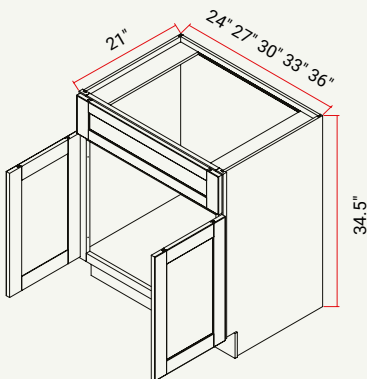

VANITY | SINK BASE, BUTT DOORS, 1 FALSE FRONT

CABINET	SKU	DESCRIPTION	SIZE		
			W	H	D
VSB242134	CAVSB242134FRC_	Vanity Sink Base 24" Chic	24	34.5	21
VSB272134	CAVSB272134FRC_	Vanity Sink Base 27" Chic	27	34.5	21
VSB302134	CAVSB302134FRC_	Vanity Sink Base 30" Chic	30	34.5	21
VSB332134	CAVSB332134FRC_	Vanity Sink Base 33" Chic	33	34.5	21
VSB362134	CAVSB362134FRC_	Vanity Sink Base 36" Chic	36	34.5	21