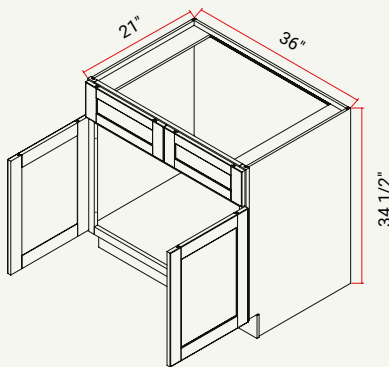

VANITY | SINK BASE, BUTT DOORS, 2 FALSE FRONTS

CABINET	SKU	DESCRIPTION	SIZE		
			W	H	D
VSB36	CAVSB36FRF_	Vanity Sink Base 36"	36	34.5	21