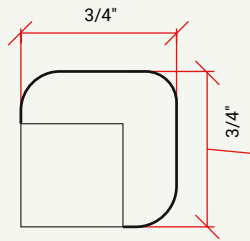

OCM

SCM

TK

CABINET	SKU	DESCRIPTION	SIZE			FACE LENGTH
			W	H	D	
BBM	CABBMFRF_	Base Board Molding	0.875	96	4.75	
CRM-CS	CACRM-CSFRF_	Crown Molding - Small - Cove	2.5	96	2.5	3.5
CRM-CL	CACRM-CLFRF_	Crown Molding - Large - Cove	4.5	96	4.5	6.35
CME	CACMEFRF_	Crown Molding Extension	1.5	96	0.625	
QRM	CAQRMFRF_	Quarter Round Molding 8'	0.75	96	0.75	
LRM	CALRMFRF_	Light Rail Molding	1.625	96	1.125	
OCM	CAOCMFRF_	Outside Corner Molding 96"	0.75	96	0.75	
SCM	CARSMFRF_	Round Scribe Molding 1 1/8" x 1/4" x 96"	1.125	96	0.25	
TK	CATKFRF_	Toe Kick 96"	4.5	96.00	0.25	