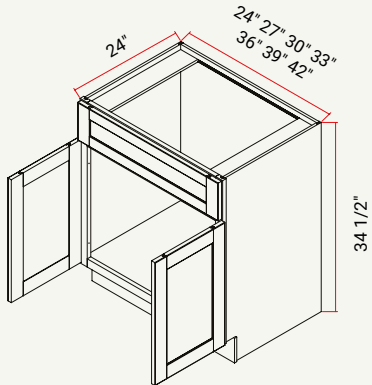

SINK BASE | BUTT DOORS, 1 FALSE FRONT

CABINET	SKU	DESCRIPTION	SIZE		
			W	H	D
SB24	CASB24FRC_	Sink Base 24" Chic	24	34.5	24
SB27	CASB27FRC_	Sink Base 27" Chic	27	34.5	24
SB30	CASB30FRC_	Sink Base 30" Chic	30	34.5	24
SB33	CASB33FRC_	Sink Base 33" Chic	33	34.5	24
SB36	CASB36FRC_	Sink Base 36" Chic	36	34.5	24
SB39	CASB39FRC_	Sink Base 39" Chic	39	34.5	24
SB42	CASB42FRC_	Sink Base 42" Chic	42	34.5	24