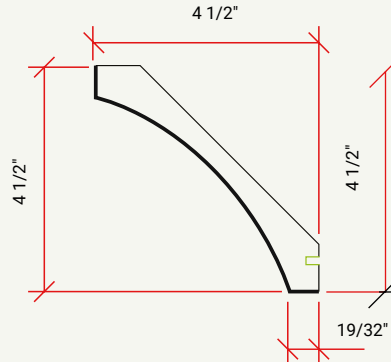

MOLDINGS PROFILES

Forte Glacier (G)

Forte Mist (M)

Forte Harvest (H)

Forte Clay (C)

BBM

CRM-CL

CME

CABINET	SKU	DESCRIPTION	SIZE			FACE LENGTH
			W	H	D	
BBM	CABBMFRF_	Base Board Molding	0.875	96	4.75	
CRM-CS	CACRM-CSFRF_	Crown Molding - Small - Cove	2.5	96	2.5	3.5
CRM-CL	CACRM-CLFRF_	Crown Molding - Large - Cove	4.5	96	4.5	6.35
CME	CACMEFRF_	Crown Molding Extension	1.5	96	0.625	
QRM	CAQRMFRF_	Quarter Round Molding 8'	0.75	96	0.75	
LRM	CALRMFRF_	Light Rail Molding	1.625	96	1.125	
OCM	CAOCMFRF_	Outside Corner Molding 96"	0.75	96	0.75	
SCM	CARSMFRF_	Round Scribe Molding 1 1/8" x 1/4" x 96"	1.125	96	0.25	
TK	CATKFRF_	Toe Kick 96"	4.5	96.00	0.25	

*Finished edges indicated by bold lines on side view of drawings.