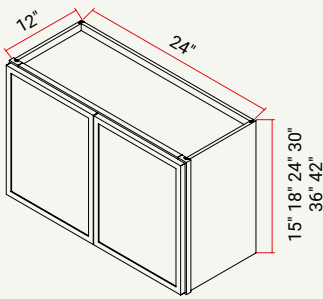

WALL | 24" W, BUTT DOORS

CABINET	SKU	DESCRIPTION	SIZE		
			W	H	D
W2415	CAW2415FRC_	Wall 24" x 15" Chic	24	15	12
W2418	CAW2418FRC_	Wall 24" x 18" Chic	24	18	12
W2424	CAW2424FRC_	Wall 24" x 24" Chic	24	24	12
W2430	CAW2430FRC_	Wall 24" x 30" Chic	24	30	12
W2436	CAW2436FRC_	Wall 24" x 36" Chic	24	36	12
W2442	CAW2442FRC_	Wall 24" x 42" Chic	24	42	12