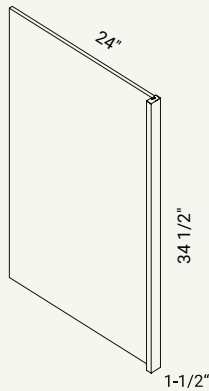

PANELS & FILLERS

DWRP1.5

CABINET	SKU	DESCRIPTION	SIZE		
			W	H	D
DWPR1.5	CADWR 1.5CFRC_	Dishwasher Return 1 1/2"	24	34.5	1.5
RRP2696-1.5	CARRP 2696-1.5 CFRC_	Refrigerator Return Panel 26" x 96" x 1 1/2"	96	26	1.5
TEP2696	CATEP 2696CFRC_	Tall End Panel 26" x 96"	96	26	0.75
PALEL14496	CAPANEL 1/44896 CFRC_	Panel 1/4" x 4' x 8'	96	48	0.25
TF396	CATF 396CFRC_	Tall Filler 3" x 96"	3	96	0.75
TF696	CATF 696CFRC_	Tall Filler 6" x 96"	6	96	0.75
BF334.5	CABF 334.5CFRC_	Base Filler 3" x 34 1/2"	3	34.5	0.5
BF634.5	CABF 634.5CFRC_	Base Filler 6" x 34 1/2"	6	34.5	0.5
BEP2434.5	CABEP 2434.5C FRC_	Base End Panel 24" x 34 1/2"	24	34.5	0.5
WF330	CAWF330C	Wall Filler 3" x 30"	3	30	0.75
WF336	CAWF336C	Wall Filler 3" x 36"	3	36	0.75
WF342	CAWF342C	Wall Filler 3" x 42"	3	42	0.75
WF630	CAWF630C	Wall Filler 6" x 30"	6	42	0.75
WF636	CAWF636C	Wall Filler 6" x 36"	6	36	0.75
WF342	CAWF642C	Wall Filler 6" x 42"	6	42	0.75