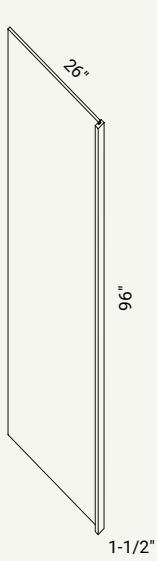

PANELS & FILLERS

RRP2696-1.5