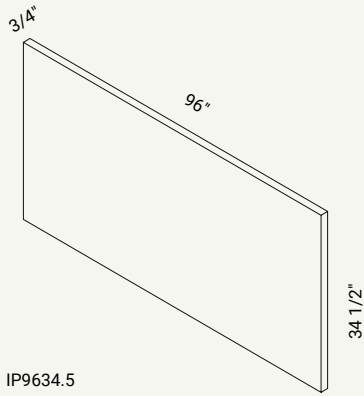

IP9634.5

CABINET	SKU	DESCRIPTION	SIZE		
			W	H	D
IP9634.5	CAIP9634.5	Island Panel 96" x 34 1/2"	96	34.5	0.75
OLF330	CAOLF330C	Overlay Filler 2 1/2" x 29 1/2"	2.5	29.5	0.5
OLF336	CAOLF336C	Overlay Filler 2 1/2" x 35 1/2"	2.5	35.5	0.5
OLF342	CAOLF342C	Overlay Filler 2 1/2" x 41 1/2"	2.5	41.5	0.5
OLF384	CAOLF384C	Overlay Filler 2 1/2" x 79"	2.5	79	0.75
OLF390	CAOLF390C	Overlay Filler 2 1/2" x 85"	2.5	85	0.75
OLF396	CAOLF396C	Overlay Filler 2 1/2" x 91"	2.5	91	0.75
SPSP9624	CASP9624C	Sink Panel 24" x 96"	24	96	0.75