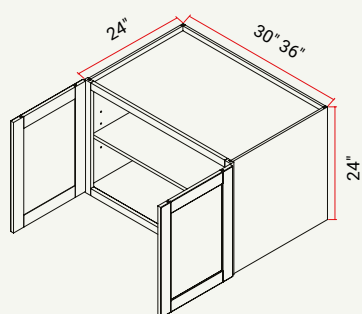

WALL | 24" H X 24" DEEP BUTT DOORS, W/ 1 ADJ. SHELF

CABINET	SKU	DESCRIPTION	SIZE		
			W	H	D
W302424	CAW302424FRF_	Wall 30" x 24" x 24"	30	24	24
W362424	CAW362424FRF_	Wall 36" x 24" x 24"	36	24	24