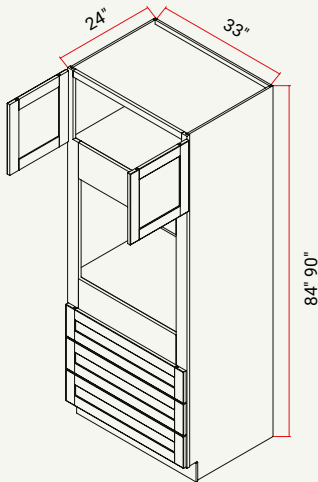

BASE | BUTT DOORS W/ADJ. SHELF, 2 DRAWERS

CABINET	SKU	DESCRIPTION	SIZE		
			W	H	D
B36	CAB36FRF_	Base 36"	36	34.5	24

BASE | FULL HEIGHT L/R DOOR W/ ADJ. SHELF

CABINET	SKU	DESCRIPTION	SIZE		
			W	H	D
B09FHD	CAB09FHDFRF_	Base 09" Full Height Door	9	34.5	24
B12FHD	CAB12FHDFRF_	Base 12" Full Height Door	12	34.5	24
B15FHD	CAB15FHDFRF_	Base 15" Full Height Door	15	34.5	24
B18FHD	CAB18FHDFRF_	Base 18" Full Height Door	18	34.5	24

TALL | PANTRY, L/R DOOR, W/ 4 ADJ. SHELVES

CABINET	SKU	DESCRIPTION	SIZE		
			W	H	D
TP1896	CATP1896FRF_	Tall Pantry 18" x 96"	18	96	24

TALL | PANTRY, BUTT DOORS, W/ 3 ADJ. SHELVES

CABINET	SKU	DESCRIPTION	SIZE		
			W	H	D
TP2484	CATP2484FRF_	Tall Pantry 24" x 84"	24	84	24
TP2490	CATP2490FRF_	Tall Pantry 24" x 90"	24	90	24
TP3084	CATP3084FRF_	Tall Pantry 30" x 84"	30	84	24
TP3090	CATP3090FRF_	Tall Pantry 30" x 90"	30	90	24

TALL | PANTRY, BUTT DOORS, W/ 4 ADJ. SHELVES

CABINET	SKU	DESCRIPTION	SIZE		
			W	H	D
TP2496	CATP2496FRF_	Tall Pantry 24" x 96"	24	96	24
TP3096	CATP3096FRF_	Tall Pantry 30" x 96"	30	96	24

TALL | OVEN, BUTT DOORS, 3 DRAWERS, NO SHELF