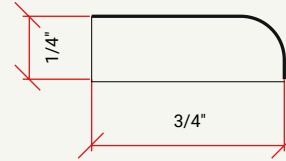

MOLDINGS PROFILES

Forte Glacier (G)

Forte Mist (M)

Forte Harvest (H)

Forte Clay (C)

BBM

CME

SCM

CABINET	SKU	DESCRIPTION	SIZE			FACE LENGTH
			W	H	D	
BBM	CABBMFRF_	Base Board Molding	0.875	96	4.75	
CRM-CS	CACRM-CSFRF_	Crown Molding - Small - Cove	2.5	96	2.5	3.5
CRM-CL	CACRM-CLFRF_	Crown Molding - Large - Cove	4.5	96	4.5	6.35
CME	CACMEFRF_	Crown Molding Extension	1.5	96	0.625	
QRM	CAQRMFRF_	Quarter Round Molding 8'	0.75	96	0.75	
LRM	CALRMFRF_	Light Rail Molding	1.625	96	1.125	
OCM	CAOCMFRF_	Outside Corner Molding 96"	0.75	96	0.75	
SCM	CARSMFRF_	Round Scribe Molding 1 1/8" x 1/4" x 96"	1.125	96	0.25	
TK	CATKFRF_	Toe Kick 96"	4.5	96.00	0.25	

*Finished edges indicated by bold lines on side view of drawings.