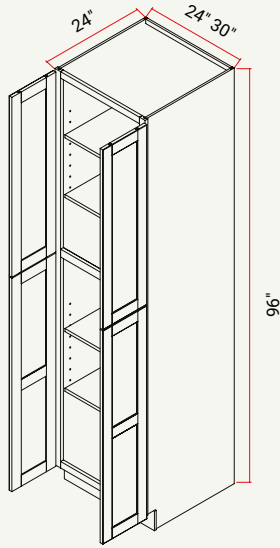

BASE | BUTT DOORS W/ADJ. SHELF, 2 DRAWERS

CABINET	SKU	DESCRIPTION	SIZE		
			W	H	D
B36	CAB36FRF_	Base 36"	36	34.5	24

BASE | FULL HEIGHT L/R DOOR W/ ADJ. SHELF

CABINET	SKU	DESCRIPTION	SIZE		
			W	H	D
B09FHD	CAB09FHDFRF_	Base 09" Full Height Door	9	34.5	24
B12FHD	CAB12FHDFRF_	Base 12" Full Height Door	12	34.5	24
B15FHD	CAB15FHDFRF_	Base 15" Full Height Door	15	34.5	24
B18FHD	CAB18FHDFRF_	Base 18" Full Height Door	18	34.5	24

Forte Harvest (H)

Forte Clay (C)

TALL | PANTRY, L/R DOOR, W/ 3 ADJ. SHELVES

CABINET	SKU	DESCRIPTION	SIZE		
			W	H	D
TP1884	CATP1884FRF_	Tall Pantry 18" x 84"	18	84	24
TP1890	CATP1890FRF_	Tall Pantry 18" x 90"	18	90	24

TALL | PANTRY, L/R DOOR, W/ 4 ADJ. SHELVES

CABINET	SKU	DESCRIPTION	SIZE		
			W	H	D
TP1896	CATP1896FRF_	Tall Pantry 18" x 96"	18	96	24

TALL | PANTRY, BUTT DOORS, W/ 3 ADJ. SHELVES

CABINET	SKU	DESCRIPTION	SIZE		
			W	H	D
TP2484	CATP2484FRF_	Tall Pantry 24" x 84"	24	84	24
TP2490	CATP2490FRF_	Tall Pantry 24" x 90"	24	90	24
TP3084	CATP3084FRF_	Tall Pantry 30" x 84"	30	84	24
TP3090	CATP3090FRF_	Tall Pantry 30" x 90"	30	90	24