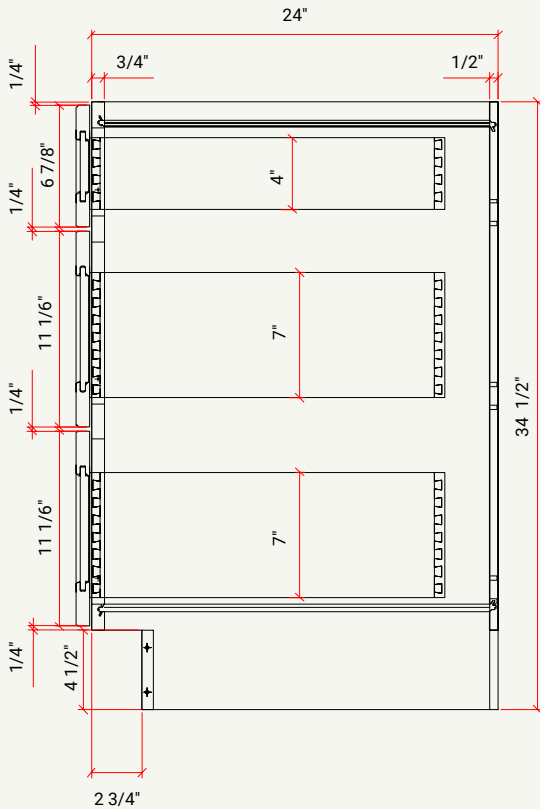

BASE | BUTT DOORS W/ADJ. SHELF, 2 DRAWERS

CABINET	SKU	DESCRIPTION	SIZE		
			W	H	D
B36	CAB36FRF_	Base 36"	36	34.5	24

BASE | FULL HEIGHT L/R DOOR W/ ADJ. SHELF

CABINET	SKU	DESCRIPTION	SIZE		
			W	H	D
B09FHD	CAB09FHDFRF_	Base 09" Full Height Door	9	34.5	24
B12FHD	CAB12FHDFRF_	Base 12" Full Height Door	12	34.5	24
B15FHD	CAB15FHDFRF_	Base 15" Full Height Door	15	34.5	24
B18FHD	CAB18FHDFRF_	Base 18" Full Height Door	18	34.5	24

FACE FRAME DRAWINGS BASE-WALL

BASE CABINET SPECIFICATION

Base Cabinet

Full Height Door Base Cabinet

Sink Base Cabinet

Farm Sink Base Cabinet

Microwave Base Cabinet

Base Lazy Susan Cabinet