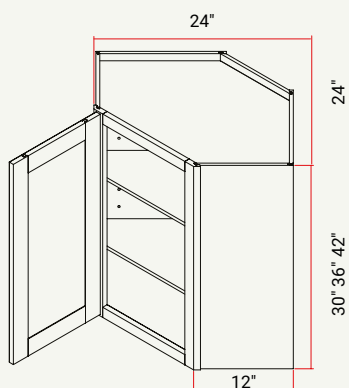

CABINET	SKU	DESCRIPTION	SIZE		
			W	H	D
BLS33	CABLS33FRF_	Base Lazy Susan 33"	15 21	34.5	24
BLS36	CABLS36FRF_	Base Lazy Susan 36"	15 25	34.5	24

BASE | BLIND CORNER L/R DOOR

CABINET	SKU	DESCRIPTION	SIZE		
			W	H	D
BBC42	CABBC42FRF_	Blind Base Cabinet 42"	42	34.5	24
BBC48	CABBC48FRF_	Blind Base Cabinet 48"	48	34.5	24

BASE | CORNER SINK L/R DOOR

CABINET	SKU	DESCRIPTION	SIZE		
			W	H	D
CSB36	CACSB36FRF_	Corner Sink Base 36"	17.5	34.5	23.5

WALL | CORNER L/R DOOR

CABINE	SKU	DESCRIPTION	SIZE		
			W	H	D
WDC2430	CADWC2430FRF_	Wall Diagonal Corner 24" x 30" 2 Adj. Shelves	24	30	12
WDC2436	CADWC2436FRF_	Wall Diagonal Corner 24" x 36" 2 Adj. Shelves	24	36	12
WDC2442	CADWC2442FRF_	Wall Diagonal Corner 24" x 42" 3 Adj. Shelves	24	42	12