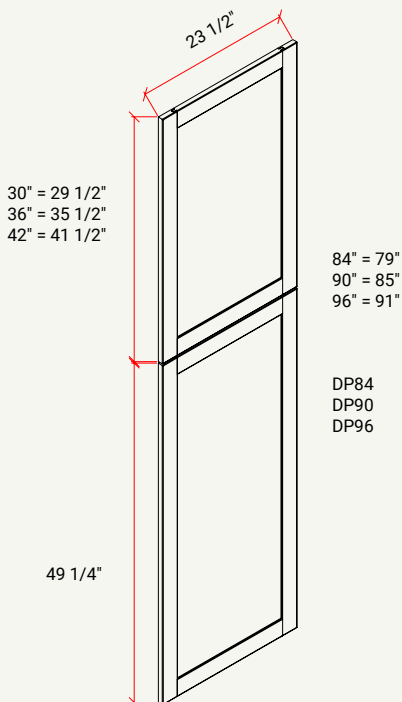

DECO TALL PANEL

CABINET	SKU	DESCRIPTION	SIZE		
			W	H	D
DPT84	CADPT84FRC_	Deco Panel 84" Chic	23.5	79	0.75
DPT90	CADPT90FRC_	Deco Panel 90" Chic	23.5	85	0.75
DPT96	CADPT96FRC_	Deco Panel 96" Chic	23.5	91	0.75

*A skin should be used to flush the side of the cabinet before adding Deco Panel