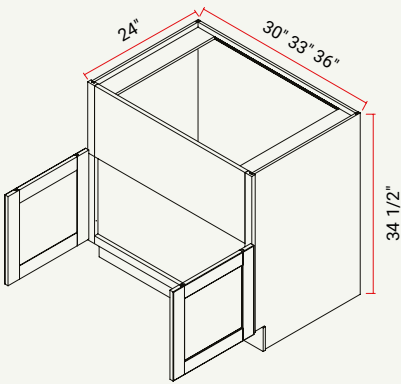

FARM SINK BASE | BUTT DOORS

CABINET	SKU	DESCRIPTION	SIZE		
			W	H	D
FSB30	CAFSB30FRC_	Farm Sink Base 30" Chic	30	34.5	24
FSB33	CAFSB33FRC_	Farm Sink Base 33" Chic	33	34.5	24
FSB36	CAFSB36FRC_	Farm Sink Base 36" Chic	36	34.5	24