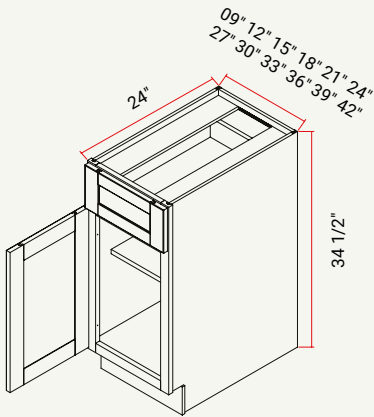

BASE | L/R DOOR W/ ADJ. SHELF, 1 DRAWER

CABINET	SKU	DESCRIPTION	SIZE		
			W	H	D
B09	CAB09FRC_	Base 09" Chic	9	34.5	24
B12	CAB12FRC_	Base 12" Chic	12	34.5	24
B15	CAB15FRC_	Base 15" Chic	15	34.5	24
B18	CAB18FRC_	Base 18" Chic	18	34.5	24
B21	CAB21FRC_	Base 21" Chic	21	34.5	24
B24	CAB24FRC_	Base 24" Chic	24	34.5	24
B27	CAB27FRC_	Base 27" Chic	27	34.5	24
B30	CAB30FRC_	Base 30" Chic	30	34.5	24
B33	CAB33FRC_	Base 33" Chic	33	34.5	24
B36	CAB36FRC_	Base 36" Chic	36	34.5	24
B39	CAB39FRC_	Base 39" Chic	39	34.5	24
B42	CAB42FRC_	Base 42" Chic	42	34.5	24