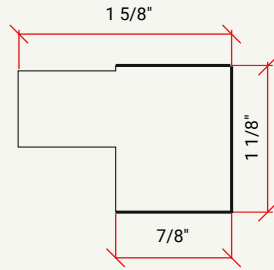

MOLDINGS PROFILES

Forte Glacier (G)

Forte Mist (M)

Forte Harvest (H)

Forte Clay (C)

BBM

CME

LRM

CABINET	SKU	DESCRIPTION	SIZE			FACE LENGTH
			W	H	D	
BBM	CABBMFRF_	Base Board Molding	0.875	96	4.75	
CRM-CS	CACRM-CSFRF_	Crown Molding - Small - Cove	2.5	96	2.5	3.5
CRM-CL	CACRM-CLFRF_	Crown Molding - Large - Cove	4.5	96	4.5	6.35
CME	CACMEFRF_	Crown Molding Extension	1.5	96	0.625	
QRM	CAQRMFRF_	Quarter Round Molding 8'	0.75	96	0.75	
LRM	CALRMFRF_	Light Rail Molding	1.625	96	1.125	
OCM	CAOCMFRF_	Outside Corner Molding 96"	0.75	96	0.75	
SCM	CARSMFRF_	Round Scribe Molding 1 1/8" x 1/4" x 96"	1.125	96	0.25	
TK	CATKFRF_	Toe Kick 96"	4.5	96.00	0.25	

*Finished edges indicated by bold lines on side view of drawings.