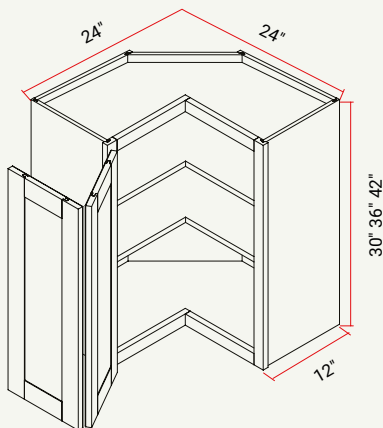

WALL | GLASS DOOR INTERIOR DIAGONAL WALL CORNER 24" W

CABINET	SKU	DESCRIPTION	SIZE		
			W	H	D
MIDWC 2412GD	CAMIDWC 2412GDFRC_	Glass Door Interior Diagonal Wall Corner 24" x 12" Glass Door Chic	24	12	12
MIDWC 2430GD	CAMIDWC 2430GDFRC_	Glass Door Interior Diagonal Wall Corner 24" x 30" Glass Door Chic	24	30	12
MIDWC 2436GD	CAMIDWC 2436GDFRC_	Glass Door Interior Diagonal Wall Corner 24" x 36" Glass Door Chic	24	36	12
MIDWC 2442GD	CAMIDWC 2442GDFRC_	Glass Door Interior Diagonal Wall Corner 24" x 42" Glass Door Chic	24	42	12