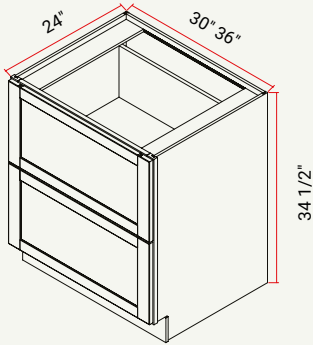

BASE | 2 DRAWERS

CABINET	SKU	DESCRIPTION	SIZE		
			W	H	D
2DB30	CA2DB30FRF_	2 Drawer Base 30"	30	34.5	24
2DB36	CA2DB36FRF_	2 Drawer Base 36"	36	34.5	24