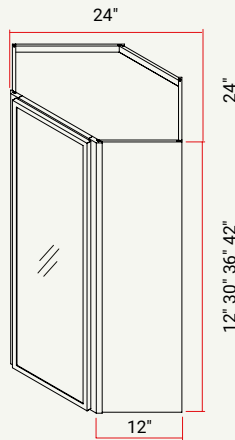

WALL | GLASS DOOR INTERIOR DIAGONAL WALL CORNER 24" W

CABINET	SKU	DESCRIPTION	SIZE		
			W	H	D
MIDWC 2412GD	CAMIDWC 2412GDFRC_	Glass Door Interior Diagonal Wall Corner 24" x 12" Glass Door Chic	24	12	12
MIDWC 2430GD	CAMIDWC 2430GDFRC_	Glass Door Interior Diagonal Wall Corner 24" x 30" Glass Door Chic	24	30	12
MIDWC 2436GD	CAMIDWC 2436GDFRC_	Glass Door Interior Diagonal Wall Corner 24" x 36" Glass Door Chic	24	36	12
MIDWC 2442GD	CAMIDWC 2442GDFRC_	Glass Door Interior Diagonal Wall Corner 24" x 42" Glass Door Chic	24	42	12