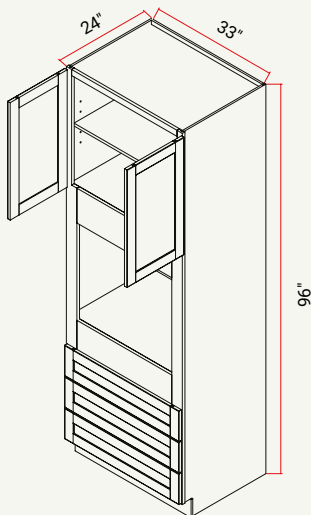

TALL | OVEN, BUTT DOORS, 3 DRAWERS, W/ 1 ADJ. SHELF

CABINET	SKU	DESCRIPTION	SIZE		
			W	H	D
TOC3396	CATOC3396FRF_	Tall Oven Cabinet 33"x 96"	33	96	24