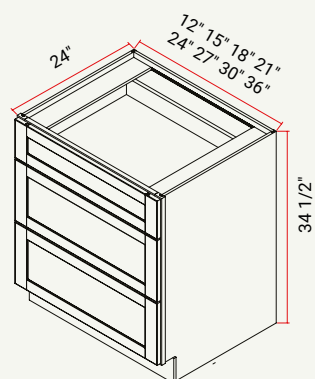

BASE | BUTT DOORS W/ADJ. SHELF, 2 DRAWERS

CABINET	SKU	DESCRIPTION	SIZE		
			W	H	D
B36	CAB36FRF_	Base 36"	36	34.5	24

BASE | FULL HEIGHT L/R DOOR W/ ADJ. SHELF

CABINET	SKU	DESCRIPTION	SIZE		
			W	H	D
B09FHD	CAB09FHDFRF_	Base 09" Full Height Door	9	34.5	24
B12FHD	CAB12FHDFRF_	Base 12" Full Height Door	12	34.5	24
B15FHD	CAB15FHDFRF_	Base 15" Full Height Door	15	34.5	24
B18FHD	CAB18FHDFRF_	Base 18" Full Height Door	18	34.5	24

SINK BASE | BUTT DOORS, 1 FALSE FRONT

CABINET	SKU	DESCRIPTION	SIZE		
			W	H	D
SB27	CASB27FRF_	Sink Base 27"	27	34.5	24
SB30	CASB30FRF_	Sink Base 30"	30	34.5	24
SB33	CASB33FRF_	Sink Base 33"	33	34.5	24

SINK BASE | BUTT DOORS, 2 FALSE FRONTS

CABINET	SKU	DESCRIPTION	SIZE		
			W	H	D
SB36	CASB36FRF_	Sink Base 36"	36	34.5	24

FARM SINK BASE | BUTT DOORS

CABINET	SKU	DESCRIPTION	SIZE		
			W	H	D
FSB30	CASB30FRF_	Sink Base 30"	30	34.5	24
FSB36	CASB36FRF_	Sink Base 36"	36	34.5	24