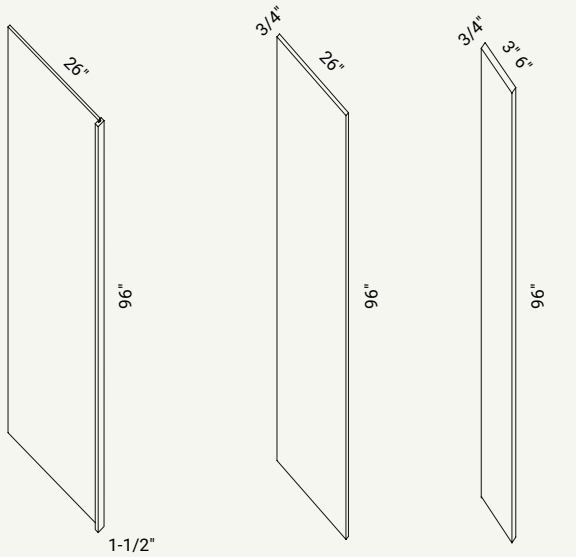

PANELS & FILLERS

Forte Glacier (G)

Forte Mist (M)

Forte Harvest (H)

Forte Clay (C)

RRP2696

TEP2696

TF396 / TF696