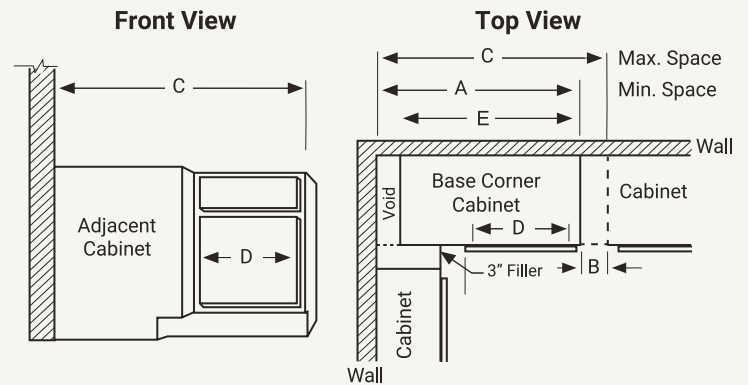

BASE BLIND CORNER CABINET SPACE REQUIREMENTS

SKU	A MIN. SPACE	B MAX. PULL	C MAX. SPACE	D CABINET OPENING	E ACTUAL CABINET
BBC42	42" (6" pull off wall)	3"	45" (9" pull off wall)	12"	36"
BBC48	45" (3" pull off wall)	3"	48" (6" pull off wall)	15"	42"

- Actual cabinet size is not the size indicated in the SKU. Refer to info above for sizes.
- Remember to use 3" filler on adjacent cabinets.
- Min. space dimension includes 3" pull for door and drawer clearance on adjacent cabinet.
- The adjacent run of cabinets will cover the void.

BASE APPLIANCE CABINET CUT-OUTS

SKU	OPENING WIDTH	MAX CUT OUT WIDTH	OPENING HEIGHT	MAX CUT OUT HEIGHT
BOC30	27"	28-1/2"	25-1/2"	27-1/2"
BMC30	27"	28-1/2"	16"	17-3/4"