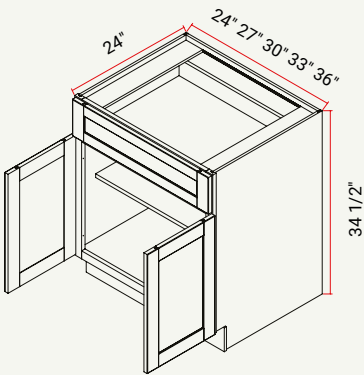

Forte Harvest (H)

Forte Clay (C)

BASE | L/R DOOR W/ ADJ. SHELF, 1 DRAWER

CABINET	SKU	DESCRIPTION	SIZE		
			W	H	D
B12	CAB12FRF_	Base 12"	12	34.5	24
B15	CAB15FRF_	Base 15"	15	34.5	24
B18	CAB18FRF_	Base 18"	18	34.5	24
B21	CAB21FRF_	Base 21"	21	34.5	24

BASE | BUTT DOORS W/ ADJ. SHELF, 1 DRAWER

CABINET	SKU	DESCRIPTION	SIZE		
			W	H	D
B24	CAB24FRF_	Base 24"	24	34.5	24
B27	CAB27FRF_	Base 27"	27	34.5	24
B30	CAB30FRF_	Base 30"	30	34.5	24
B33	CAB33FRF_	Base 33"	33	34.5	24
B36	CAB36FRF_	Base 36"	36	34.5	24

BASE | BUTT DOORS W/ADJ. SHELF, 2 DRAWERS

CABINET	SKU	DESCRIPTION	SIZE		
			W	H	D
B36	CAB36FRF_	Base 36"	36	34.5	24

BASE | FULL HEIGHT L/R DOOR W/ ADJ. SHELF

CABINET	SKU	DESCRIPTION	SIZE		
			W	H	D
B09FHD	CAB09FHDFRF_	Base 09" Full Height Door	9	34.5	24
B12FHD	CAB12FHDFRF_	Base 12" Full Height Door	12	34.5	24
B15FHD	CAB15FHDFRF_	Base 15" Full Height Door	15	34.5	24
B18FHD	CAB18FHDFRF_	Base 18" Full Height Door	18	34.5	24