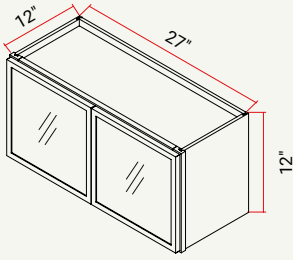

WALL | GLASS DOOR INTERIOR WALL 27" W

CABINET	SKU	DESCRIPTION	SIZE		
			W	H	D
MIW2712GD	CAMIW2712GDFRC_	Glass Door Interior Wall 27" x 12" Glass Door Chic	27	12	12