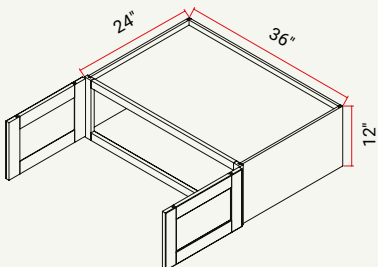

WALL | 12" H X 24" DEEP BUTT DOORS

CABINET	SKU	DESCRIPTION	SIZE		
			W	H	D
W361224	CAW361224FRF_	Wall 36" x 12" x 24"	36	12	24