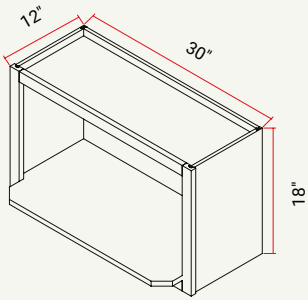

WALL | MICROWAVE

CABINET	SKU	DESCRIPTION	SIZE		
			W	H	D
MWC3018	CAMWC3018FRC_	Microwave Wall Cabinet 30" x 18" Chic	30	18	12