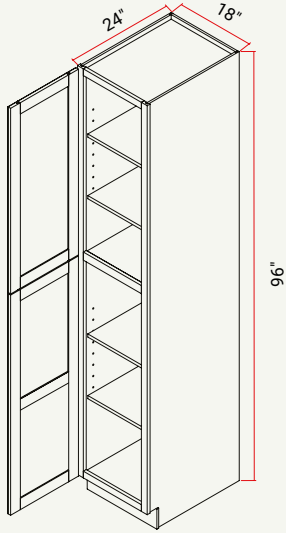

TALL | PANTRY, L/R DOOR, W/ 4 ADJ. SHELVES

CABINET	SKU	DESCRIPTION	SIZE		
			W	H	D
TP1896	CATP1896FRC_	Tall Pantry 18" x 96" Chic	18	96	24