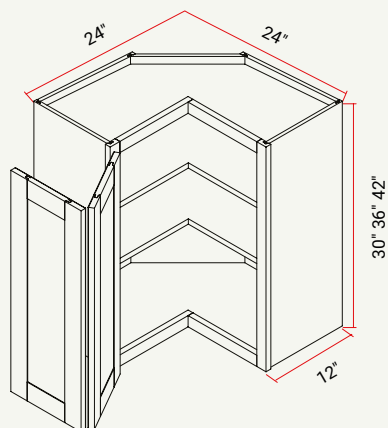

WALL | SQUARE CORNER L/R DOOR

CABINET	SKU	DESCRIPTION	SIZE		
			W	H	D
WSC2430	CAWSC2430FRF_	Wall Square Corner 24" x 30" 2 Adj. Shelves	24	30	12
WSC2436	CAWSC2436FRF_	Wall Square Corner 24" x 36" 2 Adj. Shelves	24	36	12
WSC2442	CAWSC2442FRF_	Wall Square Corner 24" x 42" 3 Adj. Shelves	24	42	12