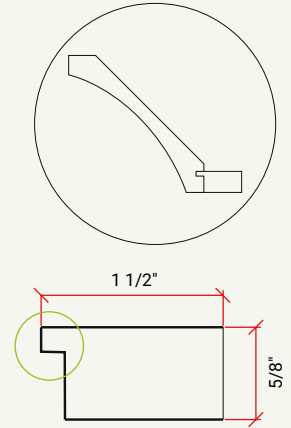

MOLDINGS PROFILES

Forte Glacier (G)

Forte Mist (M)

Forte Harvest (H)

Forte Clay (C)

BBM

CME

CABINET	SKU	DESCRIPTION	SIZE			FACE LENGTH
			W	H	D	
BBM	CABBMFRF_	Base Board Molding	0.875	96	4.75	
CRM-CS	CACRM-CSFRF_	Crown Molding - Small - Cove	2.5	96	2.5	3.5
CRM-CL	CACRM-CLFRF_	Crown Molding - Large - Cove	4.5	96	4.5	6.35
CME	CACMEFRF_	Crown Molding Extension	1.5	96	0.625	
QRM	CAQRMFRF_	Quarter Round Molding 8'	0.75	96	0.75	
LRM	CALRMFRF_	Light Rail Molding	1.625	96	1.125	
OCM	CAOCMFRF_	Outside Corner Molding 96"	0.75	96	0.75	
SCM	CARSMFRF_	Round Scribe Molding 1 1/8" x 1/4" x 96"	1.125	96	0.25	
TK	CATKFRF_	Toe Kick 96"	4.5	96.00	0.25	

*Finished edges indicated by bold lines on side view of drawings.