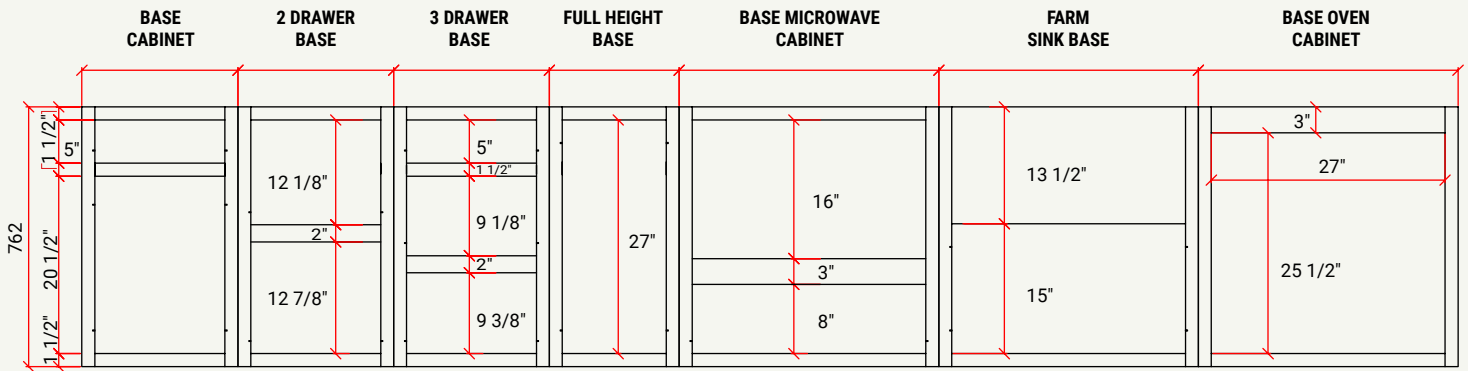

FACE FRAME DRAWINGS BASE-WALL