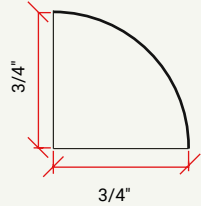

MOLDINGS PROFILES

Forte Glacier (G)

Forte Mist (M)

Forte Harvest (H)

Forte Clay (C)

BBM

CME

QRM

CABINET	SKU	DESCRIPTION	SIZE			FACE LENGTH
			W	H	D	
BBM	CABBMFRF_	Base Board Molding	0.875	96	4.75	
CRM-CS	CACRM-CSFRF_	Crown Molding - Small - Cove	2.5	96	2.5	3.5
CRM-CL	CACRM-CLFRF_	Crown Molding - Large - Cove	4.5	96	4.5	6.35
CME	CACMEFRF_	Crown Molding Extension	1.5	96	0.625	
QRM	CAQRMFRF_	Quarter Round Molding 8'	0.75	96	0.75	
LRM	CALRMFRF_	Light Rail Molding	1.625	96	1.125	
OCM	CAOCMFRF_	Outside Corner Molding 96"	0.75	96	0.75	
SCM	CARSMFRF_	Round Scribe Molding 1 1/8" x 1/4" x 96"	1.125	96	0.25	
TK	CATKFRF_	Toe Kick 96"	4.5	96.00	0.25	

*Finished edges indicated by bold lines on side view of drawings.