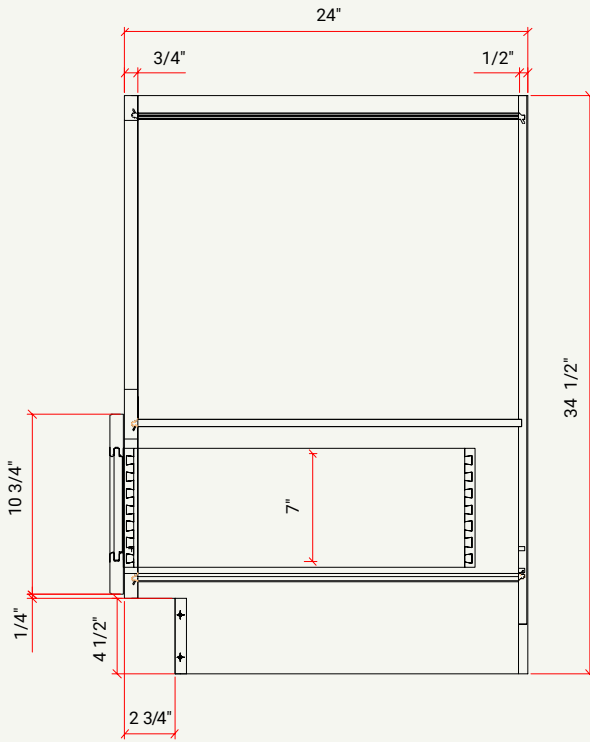

BASE | BUTT DOORS W/ADJ. SHELF, 2 DRAWERS

CABINET	SKU	DESCRIPTION	SIZE		
			W	H	D
B36	CAB36FRF_	Base 36"	36	34.5	24

BASE | FULL HEIGHT L/R DOOR W/ ADJ. SHELF

CABINET	SKU	DESCRIPTION	SIZE		
			W	H	D
B09FHD	CAB09FHDFRF_	Base 09" Full Height Door	9	34.5	24
B12FHD	CAB12FHDFRF_	Base 12" Full Height Door	12	34.5	24
B15FHD	CAB15FHDFRF_	Base 15" Full Height Door	15	34.5	24
B18FHD	CAB18FHDFRF_	Base 18" Full Height Door	18	34.5	24

FACE FRAME DRAWINGS BASE-WALL

BASE CABINET SPECIFICATION

Base Cabinet

Full Height Door Base Cabinet

Sink Base Cabinet

Farm Sink Base Cabinet

Microwave Base Cabinet

Base Lazy Susan Cabinet