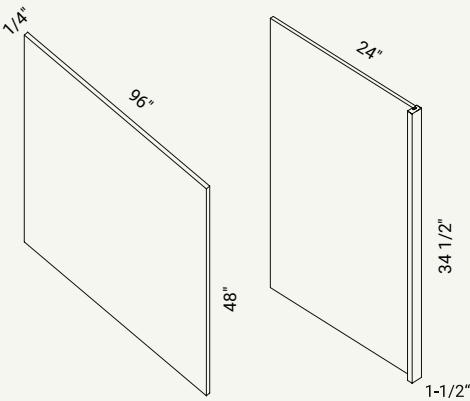

PANEL 144896

DWRP1.5