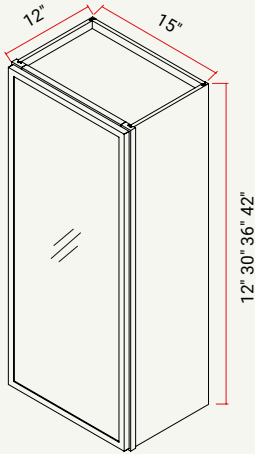

WALL | 27" W, BUTT DOORS

CABINET	SKU	DESCRIPTION	SIZE		
			W	H	D
WBC2730	CAWBC2730FRC_	Wall Blind Cabinet 27" x 30" Chic	27	30	12
WBC2736	CAWBC2736FRC_	Wall Blind Cabinet 27" x 36" Chic	27	36	12
WBC2742	CAWBC2742FRC_	Wall Blind Cabinet 27" x 42" Chic	27	42	12

WALL | GLASS DOOR INTERIOR WALL 9" W

CABINET	SKU	DESCRIPTION	SIZE		
			W	H	D
MIW 0912GD	CAMIW 0912GDFRC_	Glass Door Interior Wall 09" x 12" Glass Door Chic	9	12	12

WALL | GLASS DOOR INTERIOR WALL 12" W

CABINET	SKU	DESCRIPTION	SIZE		
			W	H	D
MIW 1212GD	CAMIW 1212GDFRC_	Glass Door Interior Wall 12" x 12" Glass Door Chic	12	12	12
MIW 1230GD	CAMIW 1230GDFRC_	Glass Door Interior Wall 12" x 30" Glass Door Chic	12	30	12
MIW 1236GD	CAMIW 1236GDFRC_	Glass Door Interior Wall 12" x 36" Glass Door Chic	12	36	12
MIW 1242GD	CAMIW 1242GDFRC_	Glass Door Interior Wall 12" x 42" Glass Door Chic	12	42	12

WALL | GLASS DOOR INTERIOR WALL 18" W

CABINET	SKU	DESCRIPTION	SIZE		
			W	H	D
MIW 1812GD	CAMIW 1812GDFRC_	Glass Door Interior Wall 18" x 12" Glass Door Chic	18	12	12
MIW 1830GD	CAMIW 1830GDFRC_	Glass Door Interior Wall 18" x 30" Glass Door Chic	18	30	12
MIW 1836GD	CAMIW 1836GDFRC_	Glass Door Interior Wall 18" x 36" Glass Door Chic	18	36	12
MIW 1842GD	CAMIW 1842GDFRC_	Glass Door Interior Wall 18" x 42" Glass Door Chic	18	42	12