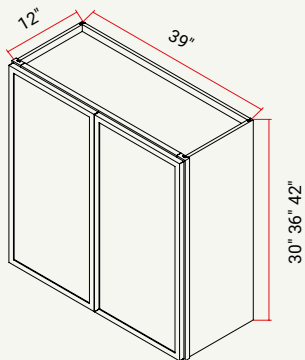

WALL | 39" W, BUTT DOORS

CABINET	SKU	DESCRIPTION	SIZE		
			W	H	D
W3930	CAW3930FRC_	Wall 39" x 30" Chic	39	30	12
W3936	CAW3936FRC_	Wall 39" x 36" Chic	39	36	12
W3942	CAW3942FRC_	Wall 39" x 42" Chic	39	42	12