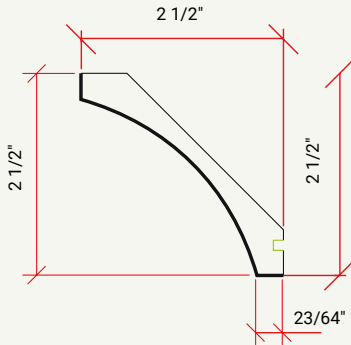

MOLDINGS PROFILES

Forte Glacier (G)

Forte Mist (M)

Forte Harvest (H)

Forte Clay (C)

BBM

CRM-CS

CME

CABINET	SKU	DESCRIPTION	SIZE			FACE LENGTH
			W	H	D	
BBM	CABBMFRF_	Base Board Molding	0.875	96	4.75	
CRM-CS	CACRM-CSFRF_	Crown Molding - Small - Cove	2.5	96	2.5	3.5
CRM-CL	CACRM-CLFRF_	Crown Molding - Large - Cove	4.5	96	4.5	6.35
CME	CACMEFRF_	Crown Molding Extension	1.5	96	0.625	
QRM	CAQRMFRF_	Quarter Round Molding 8'	0.75	96	0.75	
LRM	CALRMFRF_	Light Rail Molding	1.625	96	1.125	
OCM	CAOCMFRF_	Outside Corner Molding 96"	0.75	96	0.75	
SCM	CARSMFRF_	Round Scribe Molding 1 1/8" x 1/4" x 96"	1.125	96	0.25	
TK	CATKFRF_	Toe Kick 96"	4.5	96.00	0.25	

*Finished edges indicated by bold lines on side view of drawings.