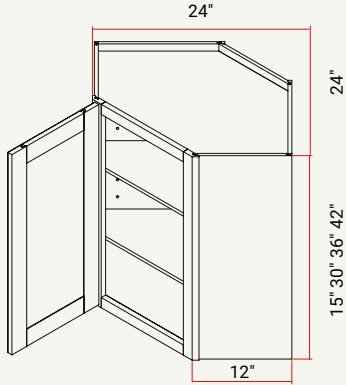

CORNER WALL AND BASE

WALL | DIAGONAL WALL CORNER

CABINET	SKU	DESCRIPTION	SIZE		
			W	H	D
DWC2415	CAWSC2415FRC_	Diagonal Wall Corner 24" x 15" Chic	24	15	12
DWC2430	CAWSC2430FRC_	Diagonal Wall Corner 24" x 30" Chic	24	30	12
DWC2436	CAWSC2436FRC_	Diagonal Wall Corner 24" x 36" Chic	24	36	12
DWC2442	CAWSC2442FRC_	Diagonal Wall Corner 24" x 42" Chic	24	42	12