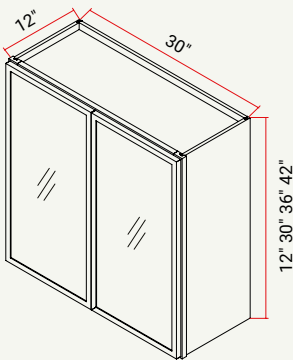

WALL | GLASS DOOR INTERIOR WALL 18" W

CABINET	SKU	DESCRIPTION	SIZE		
			W	H	D
MIW 1812GD	CAMIW 1812GDFRC_	Glass Door Interior Wall 18" x 12" Glass Door Chic	18	12	12
MIW 1830GD	CAMIW 1830GDFRC_	Glass Door Interior Wall 18" x 30" Glass Door Chic	18	30	12
MIW 1836GD	CAMIW 1836GDFRC_	Glass Door Interior Wall 18" x 36" Glass Door Chic	18	36	12
MIW 1842GD	CAMIW 1842GDFRC_	Glass Door Interior Wall 18" x 42" Glass Door Chic	18	42	12

WALL | GLASS DOOR INTERIOR WALL 21" W

CABINET	SKU	DESCRIPTION	SIZE		
			W	H	D
MIW2112GD	CAMIW2112GDFRC_	Glass Door Interior Wall 21" x 12" Glass Door Chic	21	12	12

WALL | GLASS DOOR INTERIOR WALL 24" W

CABINET	SKU	DESCRIPTION	SIZE		
			W	H	D
MIW2412GD	CAMIW2412GDFRC_	Glass Door Interior Wall 24" x 12" Glass Door Chic	24	12	12
MIW2430GD	CAMIW2430GDFRC_	Glass Door Interior Wall 24" x 30" Glass Door Chic	24	30	12
MIW2436GD	CAMIW2436GDFRC_	Glass Door Interior Wall 24" x 36" Glass Door Chic	24	36	12
MIW2442GD	CAMIW2442GDFRC_	Glass Door Interior Wall 24" x 42" Glass Door Chic	24	42	12

WALL | GLASS DOOR INTERIOR WALL 27" W

CABINET	SKU	DESCRIPTION	SIZE		
			W	H	D
MIW2712GD	CAMIW2712GDFRC_	Glass Door Interior Wall 27" x 12" Glass Door Chic	27	12	12

WALL | GLASS DOOR INTERIOR WALL 30" W

CABINET	SKU	DESCRIPTION	SIZE		
			W	H	D
MIW3012GD	CAMIW3012GDFRC_	Glass Door Interior Wall 30" x 12" Glass Door Chic	30	12	12
MIW3030GD	CAMIW3030GDFRC_	Glass Door Interior Wall 30" x 30" Glass Door Chic	30	30	12
MIW3036GD	CAMIW3036GDFRC_	Glass Door Interior Wall 30" x 36" Glass Door Chic	30	36	12
MIW3042GD	CAMIW3042GDFRC_	Glass Door Interior Wall 30" x 42" Glass Door Chic	30	42	12