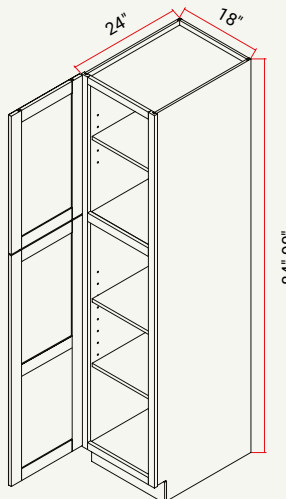

TALL | PANTRY, L/R DOOR, W/ 3 ADJ. SHELVES

CABINET	SKU	DESCRIPTION	SIZE		
			W	H	D
TP1884	CATP1884FRC_	Tall Pantry 18" x 84" Chic	18	84	24
TP1890	CATP1890FRC_	Tall Pantry 18" x 90" Chic	18	90	24