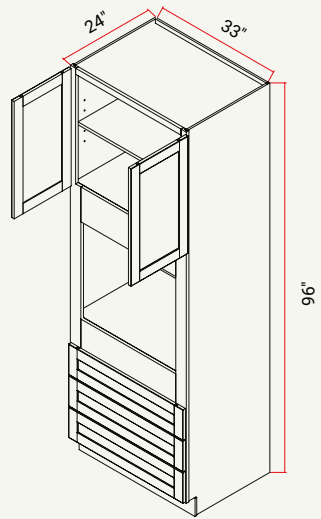

TALL | OVEN, BUTT DOORS, 3 DRAWERS, W/ 1 ADJ. SHELF

CABINET	SKU	DESCRIPTION	SIZE		
			W	H	D
TOC3396	CATOC3396FRC_	Tall Oven Cabinet 33"x 96" Chic	33	96	24