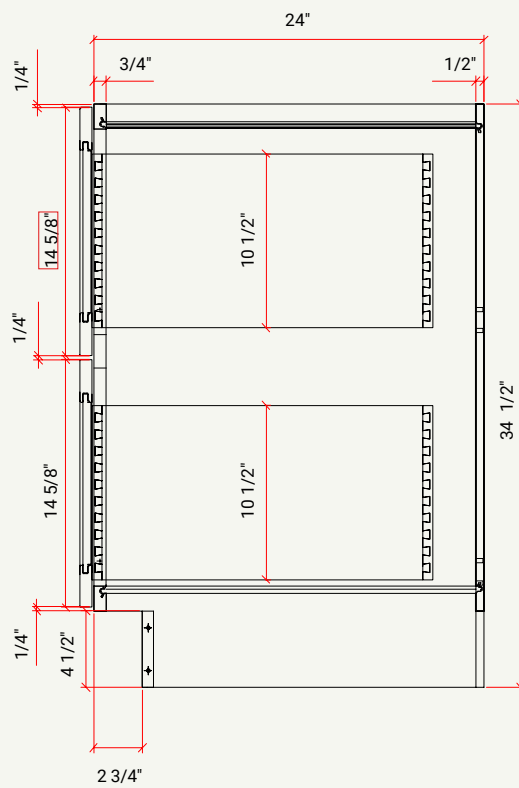

2 Drawer Base Cabinet