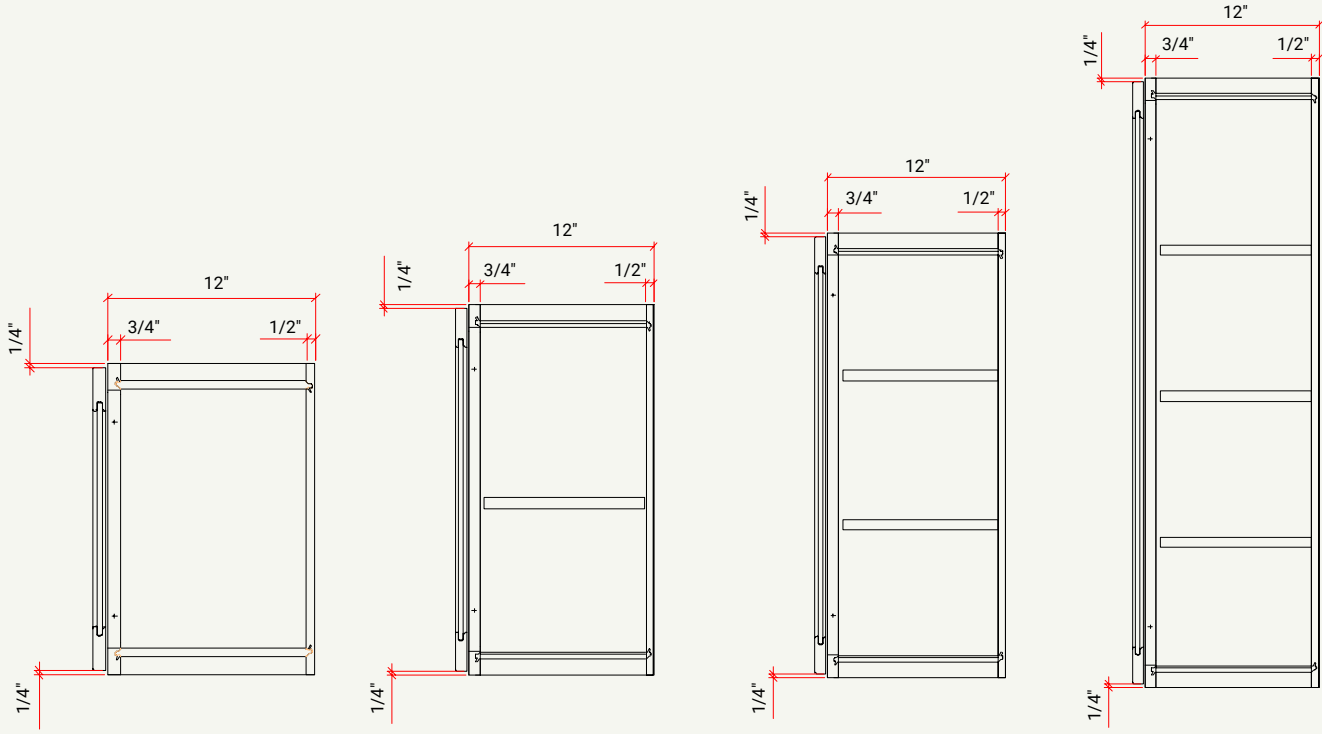

WALL CABINET SPECIFICATIONS

Wall Cabinet 12", 15", 18"

Wall Cabinet 24"

Wall Cabinet 30", 36"

Wall Cabinet 42"