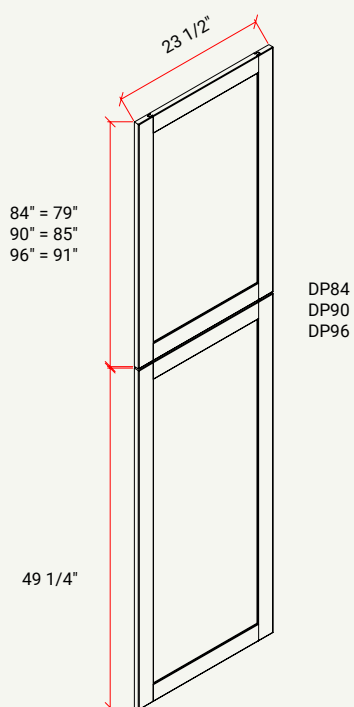

CABINET	SKU	DESCRIPTION	SIZE		
			W	H	D
WDD30	CADP30FRF_	Deco Panel 30"	11.5	29.5	x
WDD36	CADP36FRF_	Deco Panel 36"	11.5	35.5	x
WDD42	CADP42FRF_	Deco Panel 42"	11.5	41.5	x

DECO BASE PANEL

CABINET	SKU	DESCRIPTION	SIZE		
			W	H	D
BDD	CADPBRF_	Deco Panel Base	23.5	29.5	x

DECO TALL PANEL

CABINET	SKU	DESCRIPTION	SIZE		
			W	H	D
TDD84	CADPT84FRF_	Deco Panel 84"	23.5	79	x
TDD90	CADPT90FRF_	Deco Panel 90"	23.5	85	x
TDD96	CADPT96FRF_	Deco Panel 96"	23.5	91	x

*A skin should be used to flush the side of the cabinet before adding Deco Panel