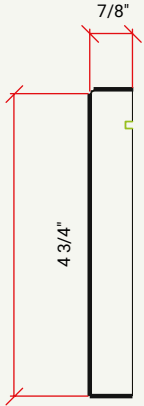

MOLDINGS PROFILES

Forte Glacier (G)

Forte Mist (M)

Forte Harvest (H)

Forte Clay (C)

BBM