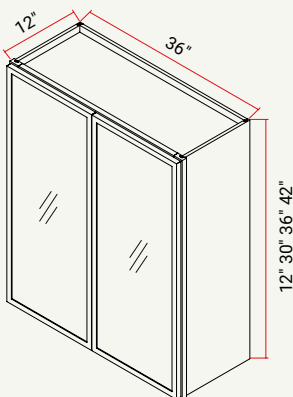

WALL | GLASS DOOR INTERIOR WALL 21" W

CABINET	SKU	DESCRIPTION	SIZE		
			W	H	D
MIW2112GD	CAMIW2112GDFRC_	Glass Door Interior Wall 21" x 12" Glass Door Chic	21	12	12

WALL | GLASS DOOR INTERIOR WALL 24" W

CABINET	SKU	DESCRIPTION	SIZE		
			W	H	D
MIW2412GD	CAMIW2412GDFRC_	Glass Door Interior Wall 24" x 12" Glass Door Chic	24	12	12
MIW2430GD	CAMIW2430GDFRC_	Glass Door Interior Wall 24" x 30" Glass Door Chic	24	30	12
MIW2436GD	CAMIW2436GDFRC_	Glass Door Interior Wall 24" x 36" Glass Door Chic	24	36	12
MIW2442GD	CAMIW2442GDFRC_	Glass Door Interior Wall 24" x 42" Glass Door Chic	24	42	12

WALL | GLASS DOOR INTERIOR WALL 27" W

CABINET	SKU	DESCRIPTION	SIZE		
			W	H	D
MIW2712GD	CAMIW2712GDFRC_	Glass Door Interior Wall 27" x 12" Glass Door Chic	27	12	12

WALL | GLASS DOOR INTERIOR WALL 30" W

CABINET	SKU	DESCRIPTION	SIZE		
			W	H	D
MIW3012GD	CAMIW3012GDFRC_	Glass Door Interior Wall 30" x 12" Glass Door Chic	30	12	12
MIW3030GD	CAMIW3030GDFRC_	Glass Door Interior Wall 30" x 30" Glass Door Chic	30	30	12
MIW3036GD	CAMIW3036GDFRC_	Glass Door Interior Wall 30" x 36" Glass Door Chic	30	36	12
MIW3042GD	CAMIW3042GDFRC_	Glass Door Interior Wall 30" x 42" Glass Door Chic	30	42	12

WALL | GLASS DOOR INTERIOR WALL 33" W

CABINET	SKU	DESCRIPTION	SIZE		
			W	H	D
MIW3312GD	CAMIW3312GDFRC_	Glass Door Interior Wall 33" x 12" Glass Door Chic	33	12	12

WALL | GLASS DOOR INTERIOR WALL 36" W

CABINET	SKU	DESCRIPTION	SIZE		
			W	H	D
MIW3612GD	CAMIW3612GDFRC_	Glass Door Interior Wall 36" x 12" Glass Door Chic	36	12	12
MIW3630GD	CAMIW3630GDFRC_	Glass Door Interior Wall 36" x 30" Glass Door Chic	36	30	12
MIW3636GD	CAMIW3636GDFRC_	Glass Door Interior Wall 36" x 36" Glass Door Chic	36	36	12
MIW3642GD	CAMIW3642GDFRC_	Glass Door Interior Wall 36" x 42" Glass Door Chic	36	42	12