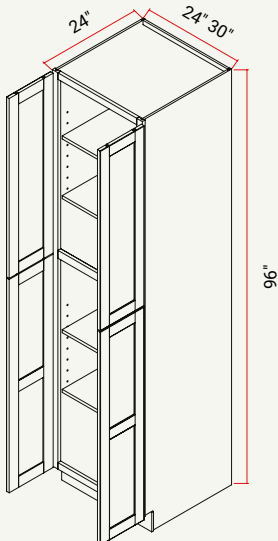

TALL | PANTRY, BUTT DOORS, W/ 4 ADJ. SHELVES

CABINET	SKU	DESCRIPTION	SIZE		
			W	H	D
TP2496	CATP2496FRC_	Tall Pantry 24" x 96" Chic	24	96	24
TP3096	CATP3096FRC_	Tall Pantry 30" x 96" Chic	30	96	24