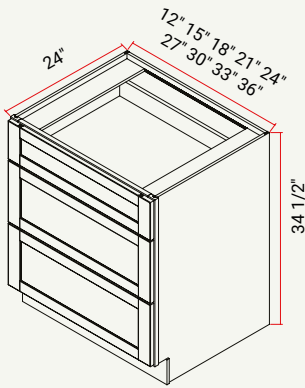

BASE | 3 DRAWERS

CABINET	SKU	DESCRIPTION	SIZE		
			W	H	D
3DB12	CA3DB12FRC_	3 Drawer Base 12" Chic	12	34.5	24
3DB15	CA3DB15FRC_	3 Drawer Base 15" Chic	15	34.5	24
3DB18	CA3DB18FRC_	3 Drawer Base 18" Chic	18	34.5	24
3DB21	CA3DB21FRC_	3 Drawer Base 21" Chic	21	34.5	24
3DB24	CA3DB24FRC_	3 Drawer Base 24" Chic	24	34.5	24
3DB27	CA3DB27FRC_	3 Drawer Base 27" Chic	27	34.5	24
3DB30	CA3DB30FRC_	3 Drawer Base 30" Chic	30	34.5	24
3DB33	CA3DB33FRC_	3 Drawer Base 33" Chic	33	34.5	24
3DB36	CA3DB36FRC_	3 Drawer Base 36" Chic	36	34.5	24