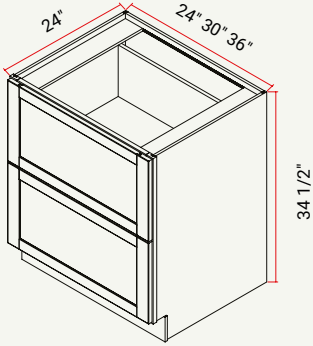

BASE CABINETS

Forte Glacier (G)

Nightfall (N)

Clay (C)

BASE | 2 DRAWERS

CABINET	SKU	DESCRIPTION	SIZE		
			W	H	D
2DB24	CA2DB24FRC_	2 Drawer Base 24" Chic	24	34.5	24
2DB30	CA2DB30FRC_	2 Drawer Base 30" Chic	30	34.5	24
2DB36	CA2DB36FRC_	2 Drawer Base 36" Chic	36	34.5	24