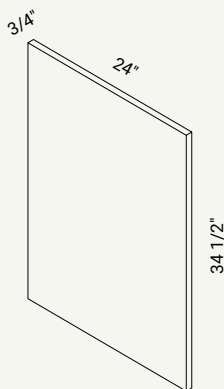

PANELS & FILLERS

BEP2434.5

CABINET	SKU	DESCRIPTION	SIZE		
			W	H	D
DWPR1.5	CADWR 1.5CFRC_	Dishwasher Return 1 1/2"	24	34.5	1.5
RRP2696-1.5	CARRP 2696-1.5 CFRC_	Refrigerator Return Panel 26" x 96" x 1 1/2"	96	26	1.5
TEP2696	CATEP 2696CFRC_	Tall End Panel 26" x 96"	96	26	0.75
PALEL14496	CAPANEL 1/44896 CFRC_	Panel 1/4" x 4' x 8'	96	48	0.25
TF396	CATF 396CFRC_	Tall Filler 3" x 96"	3	96	0.75
TF696	CATF 696CFRC_	Tall Filler 6" x 96"	6	96	0.75
BF334.5	CABF 334.5CFRC_	Base Filler 3" x 34 1/2"	3	34.5	0.5
BF634.5	CABF 634.5CFRC_	Base Filler 6" x 34 1/2"	6	34.5	0.5
BEP2434.5	CABEP 2434.5C FRC_	Base End Panel 24" x 34 1/2"	24	34.5	0.5
WF330	CAWF330C	Wall Filler 3" x 30"	3	30	0.75
WF336	CAWF336C	Wall Filler 3" x 36"	3	36	0.75
WF342	CAWF342C	Wall Filler 3" x 42"	3	42	0.75
WF630	CAWF630C	Wall Filler 6" x 30"	6	42	0.75
WF636	CAWF636C	Wall Filler 6" x 36"	6	36	0.75
WF342	CAWF642C	Wall Filler 6" x 42"	6	42	0.75