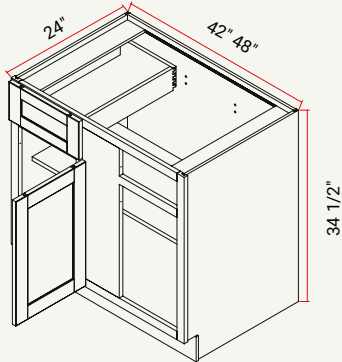

BASE | BLIND CORNER L/R DOOR

CABINET	SKU	DESCRIPTION	SIZE		
			W	H	D
BBC42	CABBC42FRF_	Blind Base Cabinet 42"	42	34.5	24
BBC48	CABBC48FRF_	Blind Base Cabinet 48"	48	34.5	24