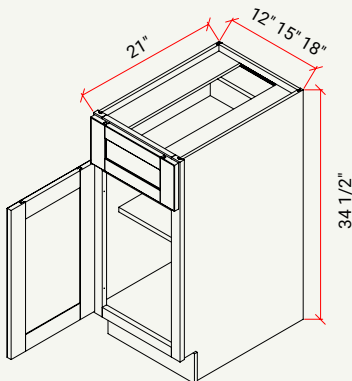

VANITY | BASE, L/R DOOR, 1 DRAWER, 1 ADJ. SHELF

CABINET	SKU	DESCRIPTION	SIZE		
			W	H	D
VB122134	CAVB12FRF_	Vanity Base 12"	12	34.5	21
VB152134	CAVB15FRF_	Vanity Base 15"	15	34.5	21
VB182134	CAVB18FRF_	Vanity Base 18"	18	34.5	21