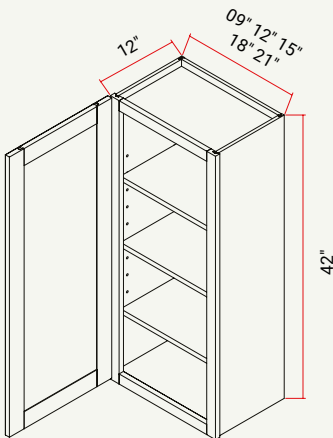

WALL | 42" H, L/R DOORS, W/ 3 ADJ. SHELVES

CABINET	SKU	DESCRIPTION	SIZE		
			W	H	D
W0942	CAW0942FRC_	Wall 09" x 42" Chic	9	42	12
W1242	CAW1242FRC_	Wall 12" x 42" Chic	12	42	12
W1542	CAW1542FRC_	Wall 15" x 42" Chic	15	42	12
W1842	CAW1842FRC_	Wall 18" x 42" Chic	18	42	12
W2142	CAW2142FRC_	Wall 21" x 42" Chic	21	42	12