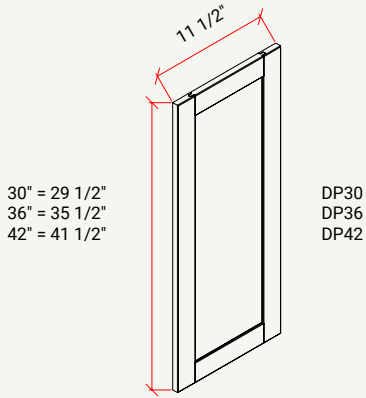

*Finished edges indicated by bold lines on side view of drawings.

DECO PANELS

Forte Glacier (G)

Nightfall (N)

Clay (C)

DECO PANEL

CABINET	SKU	DESCRIPTION	SIZE		
			W	H	D
DP30	CADP30FRC_	Deco Panel 30" Chic	11.5	29.5	0.75
DP36	CADP36FRC_	Deco Panel 36" Chic	11.5	35.5	0.75
DP42	CADP42FRC_	Deco Panel 42" Chic	11.5	41.5	0.75