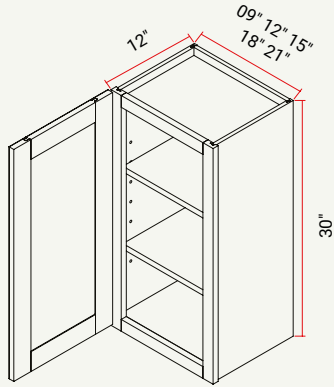

WALL

Forte Glacier (G)

Nightfall (N)

Clay (C)

WALL | 30" H, L/R DOOR, W/ 2 ADJ. SHELVES

CABINET	SKU	DESCRIPTION	SIZE		
			W	H	D
W0930	CAW0930FRC_	Wall 09" x 30"	9	30	12
W1230	CAW1230FRC_	Wall 12" x 30"	12	30	12
W1530	CAW1530FRC_	Wall 15" x 30"	15	30	12
W1830	CAW1830FRC_	Wall 18" x 30"	18	30	12
W2130	CAW2130FRC_	Wall 21" x 30"	21	30	12