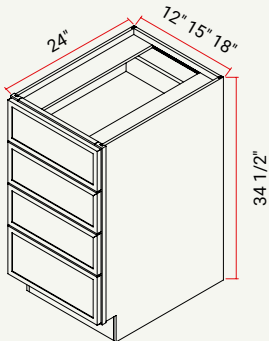

BASE | 4 DRAWERS

CABINET	SKU	DESCRIPTION	SIZE		
			W	H	D
4DB12	CA4DB12FRC_	4 Drawer Base 12" Chic	12	34.5	24
4DB15	CA4DB15FRC_	4 Drawer Base 15" Chic	15	34.5	24
4DB18	CA4DB18FRC_	4 Drawer Base 18" Chic	18	34.5	24