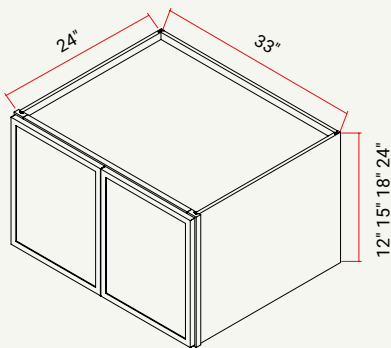

WALL | 33" W X 24" DEEP BUTT DOORS

CABINET	SKU	DESCRIPTION	SIZE		
			W	H	D
W331224	CAW331224FRC_	Wall 33" x 12" x 24" Chic	33	12	24
W331524	CAW331524FRC_	Wall 33" x 15" x 24" Chic	33	15	24
W331824	CAW331824FRC_	Wall 33" x 18" x 24" Chic	33	18	24
W332424	CAW332424FRC_	Wall 33" x 24" x 24" Chic	33	24	24