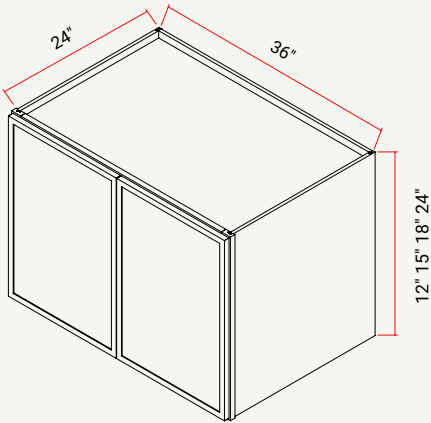

WALL | 36" W X 24" DEEP BUTT DOORS

CABINET	SKU	DESCRIPTION	SIZE		
			W	H	D
W361224	CAW361224FRC_	Wall 36" x 12" x 24" Chic	36	12	24
W361524	CAW361524FRC_	Wall 36" x 15" x 24" Chic	36	15	24
W361824	CAW361824FRC_	Wall 36" x 18" x 24" Chic	36	18	24
W362424	CAW362424FRC_	Wall 36" x 24" x 24" Chic	36	24	24