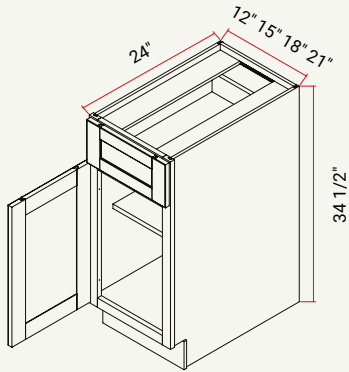

Forte Harvest (H)

Forte Clay (C)

BASE | L/R DOOR W/ ADJ. SHELF, 1 DRAWER

CABINET	SKU	DESCRIPTION	SIZE		
			W	H	D
B12	CAB12FRF_	Base 12"	12	34.5	24
B15	CAB15FRF_	Base 15"	15	34.5	24
B18	CAB18FRF_	Base 18"	18	34.5	24
B21	CAB21FRF_	Base 21"	21	34.5	24