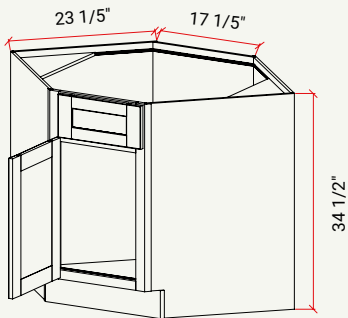

BASE | CORNER SINK

CABINET	SKU	DESCRIPTION	SIZE		
			W	H	D
CSB36	CACSB36FRC_	Corner Sink Base 36" Chic	17.5	34.5	23.5