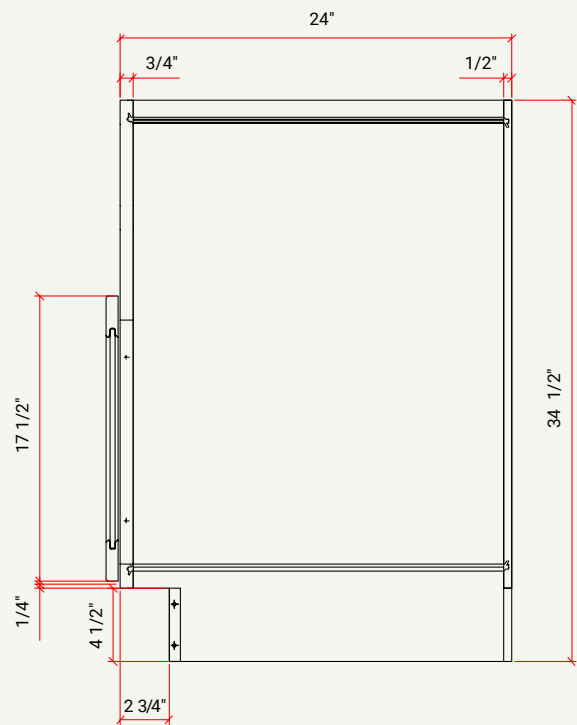

BASE | BUTT DOORS W/ ADJ. SHELF, 1 DRAWER

CABINET	SKU	DESCRIPTION	SIZE		
			W	H	D
B24	CAB24FRF_	Base 24"	24	34.5	24
B27	CAB27FRF_	Base 27"	27	34.5	24
B30	CAB30FRF_	Base 30"	30	34.5	24
B33	CAB33FRF_	Base 33"	33	34.5	24
B36	CAB36FRF_	Base 36"	36	34.5	24

BASE | BUTT DOORS W/ADJ. SHELF, 2 DRAWERS

CABINET	SKU	DESCRIPTION	SIZE		
			W	H	D
B36	CAB36FRF_	Base 36"	36	34.5	24

BASE | FULL HEIGHT L/R DOOR W/ ADJ. SHELF

CABINET	SKU	DESCRIPTION	SIZE		
			W	H	D
B09FHD	CAB09FHDFRF_	Base 09" Full Height Door	9	34.5	24
B12FHD	CAB12FHDFRF_	Base 12" Full Height Door	12	34.5	24
B15FHD	CAB15FHDFRF_	Base 15" Full Height Door	15	34.5	24
B18FHD	CAB18FHDFRF_	Base 18" Full Height Door	18	34.5	24

FACE FRAME DRAWINGS BASE-WALL

BASE CABINET SPECIFICATION

Base Cabinet

Full Height Door Base Cabinet

Sink Base Cabinet

Farm Sink Base Cabinet

Microwave Base Cabinet

Base Lazy Susan Cabinet