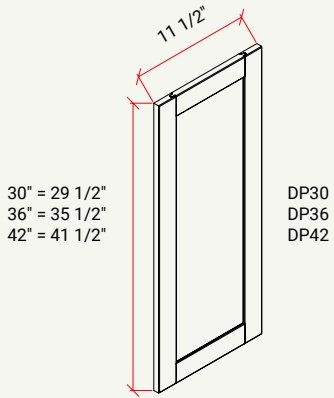

DECO PANEL VANITY

CABINET	SKU	DESCRIPTION	SIZE		
			W	H	D
DPV	CADPVFRC_	Deco Panel Vanity Chic	20.5	29.50	0.75