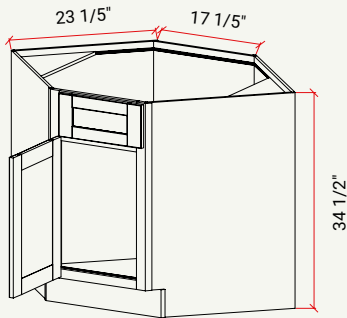

BASE | MICROWAVE

CABINET	SKU	DESCRIPTION	SIZE		
			W	H	D
BMC30	CABMC30FRF_	Base Microwave Cabinet 30"	30	34.5	24

CORNER WALL AND BASE

Forte Glacier (G)

Forte Mist (M)

Forte Harvest (H)

Forte Clay (C)

BASE | CORNER LAZY SUSAN L/R BI-FOLD DOOR

CABINET	SKU	DESCRIPTION	SIZE		
			W	H	D
BLS33	CABLS33FRF_	Base Lazy Susan 33"	15 21	34.5	24
BLS36	CABLS36FRF_	Base Lazy Susan 36"	15 25	34.5	24

BASE | BLIND CORNER L/R DOOR

CABINET	SKU	DESCRIPTION	SIZE		
			W	H	D
BBC42	CABBC42FRF_	Blind Base Cabinet 42"	42	34.5	24
BBC48	CABBC48FRF_	Blind Base Cabinet 48"	48	34.5	24