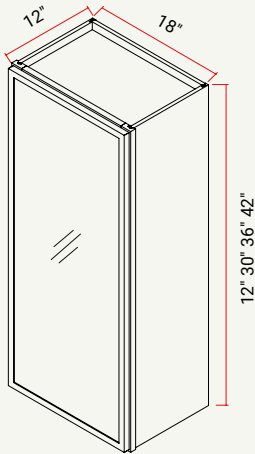

WALL | GLASS DOOR INTERIOR WALL 9" W

CABINET	SKU	DESCRIPTION	SIZE		
			W	H	D
MIW 0912GD	CAMIW 0912GDFRC_	Glass Door Interior Wall 09" x 12" Glass Door Chic	9	12	12

WALL | GLASS DOOR INTERIOR WALL 12" W

CABINET	SKU	DESCRIPTION	SIZE		
			W	H	D
MIW 1212GD	CAMIW 1212GDFRC_	Glass Door Interior Wall 12" x 12" Glass Door Chic	12	12	12
MIW 1230GD	CAMIW 1230GDFRC_	Glass Door Interior Wall 12" x 30" Glass Door Chic	12	30	12
MIW 1236GD	CAMIW 1236GDFRC_	Glass Door Interior Wall 12" x 36" Glass Door Chic	12	36	12
MIW 1242GD	CAMIW 1242GDFRC_	Glass Door Interior Wall 12" x 42" Glass Door Chic	12	42	12

WALL | GLASS DOOR INTERIOR WALL 15" W

CABINET	SKU	DESCRIPTION	SIZE		
			W	H	D
MIW 1512GD	CAMIW 1512GDFRC_	Glass Door Interior Wall 15" x 12" Glass Door Chic	15	12	12
MIW 1530GD	CAMIW 1530GDFRC_	Glass Door Interior Wall 15" x 30" Glass Door Chic	15	30	12
MIW 1536GD	CAMIW 1536GDFRC_	Glass Door Interior Wall 15" x 36" Glass Door Chic	15	36	12
MIW 1542GD	CAMIW 1542GDFRC_	Glass Door Interior Wall 15" x 42" Glass Door Chic	15	42	12

WALL | GLASS DOOR INTERIOR WALL 18" W

CABINET	SKU	DESCRIPTION	SIZE		
			W	H	D
MIW 1812GD	CAMIW 1812GDFRC_	Glass Door Interior Wall 18" x 12" Glass Door Chic	18	12	12
MIW 1830GD	CAMIW 1830GDFRC_	Glass Door Interior Wall 18" x 30" Glass Door Chic	18	30	12
MIW 1836GD	CAMIW 1836GDFRC_	Glass Door Interior Wall 18" x 36" Glass Door Chic	18	36	12
MIW 1842GD	CAMIW 1842GDFRC_	Glass Door Interior Wall 18" x 42" Glass Door Chic	18	42	12