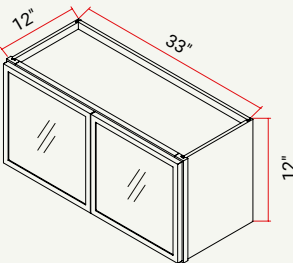

WALL | GLASS DOOR INTERIOR WALL 33" W

CABINET	SKU	DESCRIPTION	SIZE		
			W	H	D
MIW3312GD	CAMIW3312GDFRC_	Glass Door Interior Wall 33" x 12" Glass Door Chic	33	12	12