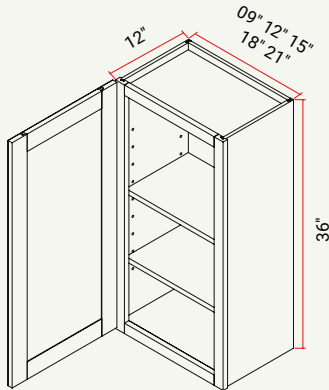

WALL

Forte Glacier (G)

Nightfall (N)

Clay (C)

WALL | 30" H, L/R DOOR, W/ 2 ADJ. SHELVES

CABINET	SKU	DESCRIPTION	SIZE		
			W	H	D
W0930	CAW0930FRC_	Wall 09" x 30"	9	30	12
W1230	CAW1230FRC_	Wall 12" x 30"	12	30	12
W1530	CAW1530FRC_	Wall 15" x 30"	15	30	12
W1830	CAW1830FRC_	Wall 18" x 30"	18	30	12
W2130	CAW2130FRC_	Wall 21" x 30"	21	30	12