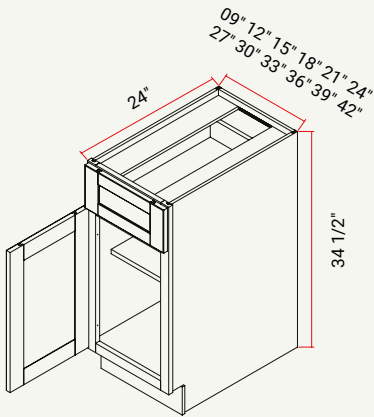

CABINET	SKU	DESCRIPTION	SIZE		
			W	H	D
2DB24	CA2DB24FRC_	2 Drawer Base 24" Chic	24	34.5	24
2DB30	CA2DB30FRC_	2 Drawer Base 30" Chic	30	34.5	24
2DB36	CA2DB36FRC_	2 Drawer Base 36" Chic	36	34.5	24

BASE | 3 DRAWERS

CABINET	SKU	DESCRIPTION	SIZE		
			W	H	D
3DB12	CA3DB12FRC_	3 Drawer Base 12" Chic	12	34.5	24
3DB15	CA3DB15FRC_	3 Drawer Base 15" Chic	15	34.5	24
3DB18	CA3DB18FRC_	3 Drawer Base 18" Chic	18	34.5	24
3DB21	CA3DB21FRC_	3 Drawer Base 21" Chic	21	34.5	24
3DB24	CA3DB24FRC_	3 Drawer Base 24" Chic	24	34.5	24
3DB27	CA3DB27FRC_	3 Drawer Base 27" Chic	27	34.5	24
3DB30	CA3DB30FRC_	3 Drawer Base 30" Chic	30	34.5	24
3DB33	CA3DB33FRC_	3 Drawer Base 33" Chic	33	34.5	24
3DB36	CA3DB36FRC_	3 Drawer Base 36" Chic	36	34.5	24

BASE | 4 DRAWERS

CABINET	SKU	DESCRIPTION	SIZE		
			W	H	D
4DB12	CA4DB12FRC_	4 Drawer Base 12" Chic	12	34.5	24
4DB15	CA4DB15FRC_	4 Drawer Base 15" Chic	15	34.5	24
4DB18	CA4DB18FRC_	4 Drawer Base 18" Chic	18	34.5	24

BASE | FULL HEIGHT L/R DOOR W/ ADJ. SHELF

CABINET	SKU	DESCRIPTION	SIZE		
			W	H	D
B12FHD	CAB12FHDFRC_	Base 12" Full Height Door Chic	12	34.5	24
B15FHD	CAB15FHDFRC_	Base 15" Full Height Door Chic	15	34.5	24
B18FHD	CAB18FHDFRC_	Base 18" Full Height Door Chic	18	34.5	24