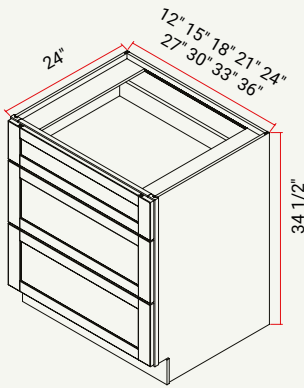

CABINET	SKU	DESCRIPTION	SIZE		
			W	H	D
2DB24	CA2DB24FRC_	2 Drawer Base 24" Chic	24	34.5	24
2DB30	CA2DB30FRC_	2 Drawer Base 30" Chic	30	34.5	24
2DB36	CA2DB36FRC_	2 Drawer Base 36" Chic	36	34.5	24

BASE | 3 DRAWERS

CABINET	SKU	DESCRIPTION	SIZE		
			W	H	D
3DB12	CA3DB12FRC_	3 Drawer Base 12" Chic	12	34.5	24
3DB15	CA3DB15FRC_	3 Drawer Base 15" Chic	15	34.5	24
3DB18	CA3DB18FRC_	3 Drawer Base 18" Chic	18	34.5	24
3DB21	CA3DB21FRC_	3 Drawer Base 21" Chic	21	34.5	24
3DB24	CA3DB24FRC_	3 Drawer Base 24" Chic	24	34.5	24
3DB27	CA3DB27FRC_	3 Drawer Base 27" Chic	27	34.5	24
3DB30	CA3DB30FRC_	3 Drawer Base 30" Chic	30	34.5	24
3DB33	CA3DB33FRC_	3 Drawer Base 33" Chic	33	34.5	24
3DB36	CA3DB36FRC_	3 Drawer Base 36" Chic	36	34.5	24