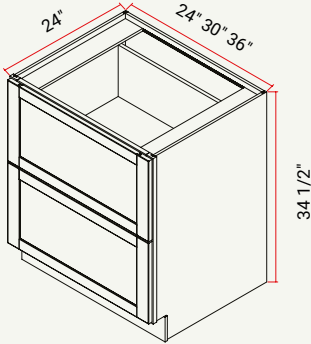

BASE CABINETS

Forte Glacier (G)

Nightfall (N)

Clay (C)

BASE | 2 DRAWERS

CABINET	SKU	DESCRIPTION	SIZE		
			W	H	D
2DB24	CA2DB24FRC_	2 Drawer Base 24" Chic	24	34.5	24
2DB30	CA2DB30FRC_	2 Drawer Base 30" Chic	30	34.5	24
2DB36	CA2DB36FRC_	2 Drawer Base 36" Chic	36	34.5	24