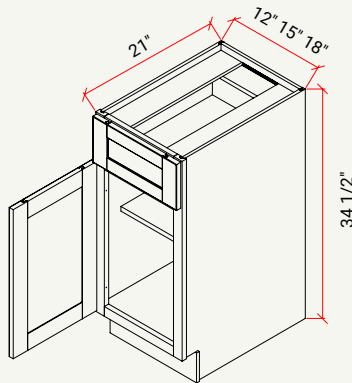

VANITY | BASE, L/R DOOR, 1 DRAWER, 1 ADJ. SHELF

CABINET	SKU	DESCRIPTION	SIZE		
			W	H	D
VB122134	CAVB122134FRC_	Vanity Base 12" Chic	12	34.5	21
VB152134	CAVB152134FRC_	Vanity Base 15" Chic	15	34.5	21
VB182134	CAVB182134FRC_	Vanity Base 18" Chic	18	34.5	21