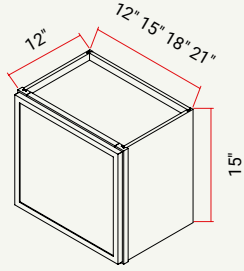

WALL | 15" H, L/R DOOR

CABINET	SKU	DESCRIPTION	SIZE		
			W	H	D
W1215	CAW1215FRC_	Wall 12" x 15" Chic	12	15	12
W1515	CAW1515FRC_	Wall 15" x 15" Chic	15	15	12
W1815	CAW1815FRC_	Wall 18" x 15" Chic	18	15	12
W2115	CAW2115FRC_	Wall 21" x 15" Chic	21	15	12