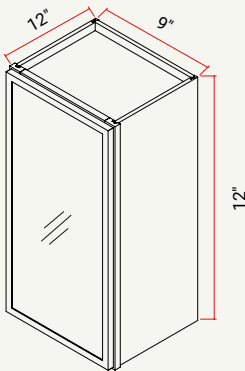

WALL | GLASS DOOR INTERIOR WALL 9" W

CABINET	SKU	DESCRIPTION	SIZE		
			W	H	D
MIW 0912GD	CAMIW 0912GDFRC_	Glass Door Interior Wall 09" x 12" Glass Door Chic	9	12	12