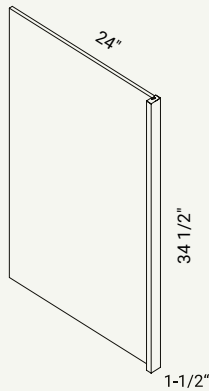

PANELS & FILLERS

Forte Glacier (G)

Nightfall (N)

Clay (C)

DWRP1.5

CABINET	SKU	DESCRIPTION	SIZE		
			W	H	D
DWPR1.5	CADWR 1.5CFRC_	Dishwasher Return 1 1/2"	24	34.5	1.5
RRP2696-1.5	CARRP 2696-1.5 CFRC_	Refrigerator Return Panel 26" x 96" x 1 1/2"	96	26	1.5
TEP2696	CATEP 2696CFRC_	Tall End Panel 26" x 96"	96	26	0.75
PALEL14496	CAPANEL 1/44896 CFRC_	Panel 1/4" x 4' x 8'	96	48	0.25
TF396	CATF 396CFRC_	Tall Filler 3" x 96"	3	96	0.75
TF696	CATF 696CFRC_	Tall Filler 6" x 96"	6	96	0.75
BF334.5	CABF 334.5CFRC_	Base Filler 3" x 34 1/2"	3	34.5	0.5
BF634.5	CABF 634.5CFRC_	Base Filler 6" x 34 1/2"	6	34.5	0.5
BEP2434.5	CABEP 2434.5C FRC_	Base End Panel 24" x 34 1/2"	24	34.5	0.5
WF330	CAWF330C	Wall Filler 3" x 30"	3	30	0.75
WF336	CAWF336C	Wall Filler 3" x 36"	3	36	0.75
WF342	CAWF342C	Wall Filler 3" x 42"	3	42	0.75
WF630	CAWF630C	Wall Filler 6" x 30"	6	42	0.75
WF636	CAWF636C	Wall Filler 6" x 36"	6	36	0.75
WF342	CAWF642C	Wall Filler 6" x 42"	6	42	0.75