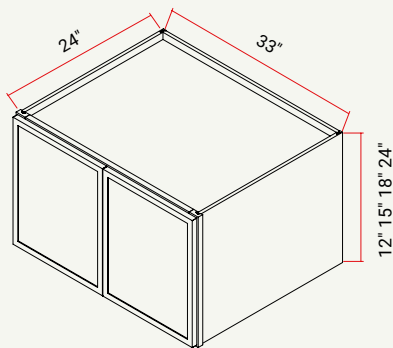

WALL | 33" W X 24" DEEP BUTT DOORS

CABINET	SKU	DESCRIPTION	SIZE		
			W	H	D
W331224	CAW331224FRC_	Wall 33" x 12" x 24" Chic	33	12	24
W331524	CAW331524FRC_	Wall 33" x 15" x 24" Chic	33	15	24
W331824	CAW331824FRC_	Wall 33" x 18" x 24" Chic	33	18	24
W332424	CAW332424FRC_	Wall 33" x 24" x 24" Chic	33	24	24