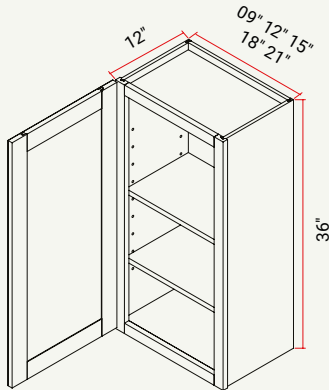

CABINET	SKU	DESCRIPTION	SIZE		
			W	H	D
BLS33	CABLS33FRC_	Base Lazy Susan 33" Chic	15 21	34.5	24
BLS36	CABLS36FRC_	Base Lazy Susan 36" Chic	15 25	34.5	24

BASE | CORNER SINK

CABINET	SKU	DESCRIPTION	SIZE		
			W	H	D
CSB36	CACSB36FRC_	Corner Sink Base 36" Chic	17.5	34.5	23.5

WALL

Forte Glacier (G)

Nightfall (N)

Clay (C)

WALL | 30" H, L/R DOOR, W/ 2 ADJ. SHELVES

CABINET	SKU	DESCRIPTION	SIZE		
			W	H	D
W0930	CAW0930FRC_	Wall 09" x 30"	9	30	12
W1230	CAW1230FRC_	Wall 12" x 30"	12	30	12
W1530	CAW1530FRC_	Wall 15" x 30"	15	30	12
W1830	CAW1830FRC_	Wall 18" x 30"	18	30	12
W2130	CAW2130FRC_	Wall 21" x 30"	21	30	12

WALL | 36" H, L/R DOORS, W/ 2 ADJ. SHELVES

CABINET	SKU	DESCRIPTION	SIZE		
			W	H	D
W0936	CAW0936FRC_	Wall 09" x 36" Chic	9	36	12
W1236	CAW1236FRC_	Wall 12" x 36" Chic	12	36	12
W1536	CAW1536FRC_	Wall 15" x 36" Chic	15	36	12
W1836	CAW1836FRC_	Wall 18" x 36" Chic	18	36	12
W2136	CAW2136FRC_	Wall 21" x 36" Chic	21	36	12