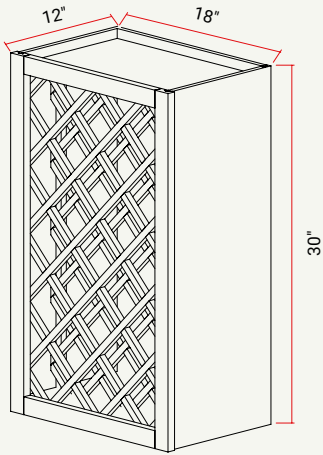

WALL | GLASS DOOR INTERIOR WALL 27" W

CABINET	SKU	DESCRIPTION	SIZE		
			W	H	D
MIW2712GD	CAMIW2712GDFRC_	Glass Door Interior Wall 27" x 12" Glass Door Chic	27	12	12

WALL | GLASS DOOR INTERIOR WALL 30" W

CABINET	SKU	DESCRIPTION	SIZE		
			W	H	D
MIW3012GD	CAMIW3012GDFRC_	Glass Door Interior Wall 30" x 12" Glass Door Chic	30	12	12
MIW3030GD	CAMIW3030GDFRC_	Glass Door Interior Wall 30" x 30" Glass Door Chic	30	30	12
MIW3036GD	CAMIW3036GDFRC_	Glass Door Interior Wall 30" x 36" Glass Door Chic	30	36	12
MIW3042GD	CAMIW3042GDFRC_	Glass Door Interior Wall 30" x 42" Glass Door Chic	30	42	12

WALL | GLASS DOOR INTERIOR WALL 33" W

CABINET	SKU	DESCRIPTION	SIZE		
			W	H	D
MIW3312GD	CAMIW3312GDFRC_	Glass Door Interior Wall 33" x 12" Glass Door Chic	33	12	12

WALL | GLASS DOOR INTERIOR WALL 36" W

CABINET	SKU	DESCRIPTION	SIZE		
			W	H	D
MIW3612GD	CAMIW3612GDFRC_	Glass Door Interior Wall 36" x 12" Glass Door Chic	36	12	12
MIW3630GD	CAMIW3630GDFRC_	Glass Door Interior Wall 36" x 30" Glass Door Chic	36	30	12
MIW3636GD	CAMIW3636GDFRC_	Glass Door Interior Wall 36" x 36" Glass Door Chic	36	36	12
MIW3642GD	CAMIW3642GDFRC_	Glass Door Interior Wall 36" x 42" Glass Door Chic	36	42	12

WALL | MICROWAVE

CABINET	SKU	DESCRIPTION	SIZE		
			W	H	D
MWC3018	CAMWC3018FRC_	Microwave Wall Cabinet 30" x 18" Chic	30	18	12

WALL | WINE RACK

CABINET	SKU	DESCRIPTION	SIZE		
			W	H	D
WR1830	CAWR1830FRC_	Wine Rack 18" x 30" Chic	18	30	12