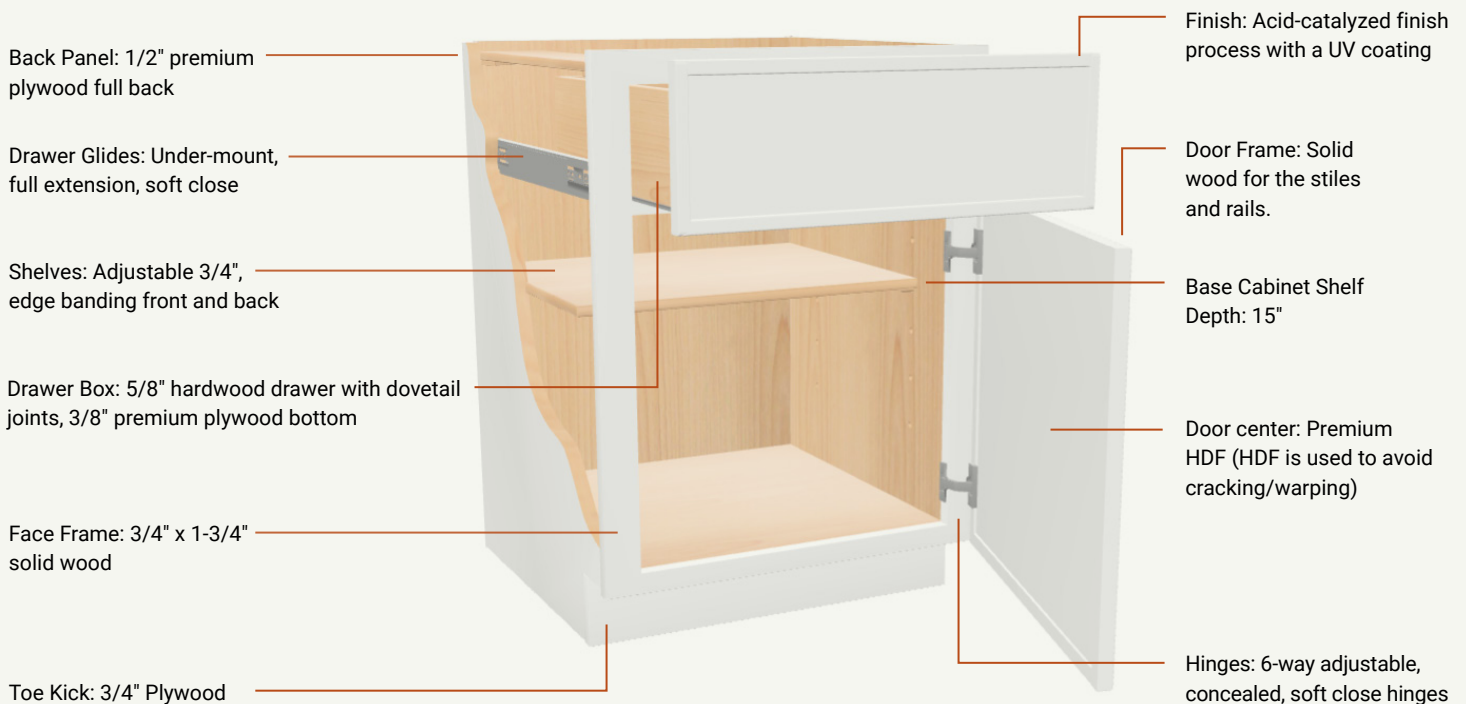

CABINET SPECIFICATIONS