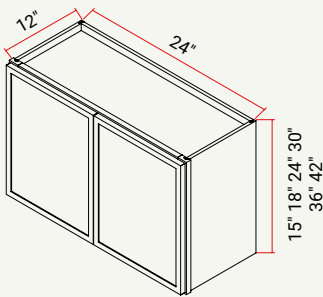

WALL | 24" W, BUTT DOORS

CABINET	SKU	DESCRIPTION	SIZE		
			W	H	D
W2415	CAW2415FRC_	Wall 24" x 15" Chic	24	15	12
W2418	CAW2418FRC_	Wall 24" x 18" Chic	24	18	12
W2424	CAW2424FRC_	Wall 24" x 24" Chic	24	24	12
W2430	CAW2430FRC_	Wall 24" x 30" Chic	24	30	12
W2436	CAW2436FRC_	Wall 24" x 36" Chic	24	36	12
W2442	CAW2442FRC_	Wall 24" x 42" Chic	24	42	12