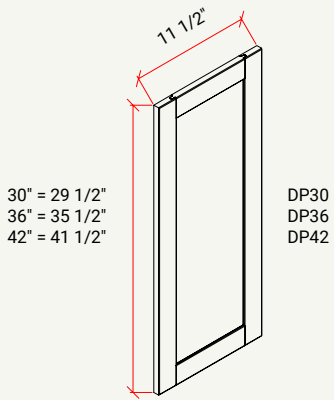

DECO PANEL VANITY

CABINET	SKU	DESCRIPTION	SIZE		
			W	H	D
DPV	CADPVFRC_	Deco Panel Vanity Chic	20.5	29.50	0.75