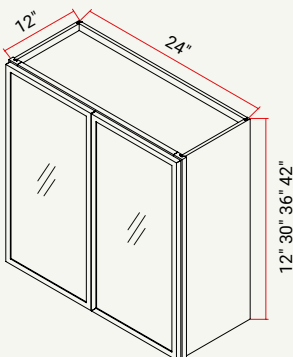

WALL | GLASS DOOR INTERIOR WALL 24" W

CABINET	SKU	DESCRIPTION	SIZE		
			W	H	D
MIW2412GD	CAMIW2412GDFRC_	Glass Door Interior Wall 24" x 12" Glass Door Chic	24	12	12
MIW2430GD	CAMIW2430GDFRC_	Glass Door Interior Wall 24" x 30" Glass Door Chic	24	30	12
MIW2436GD	CAMIW2436GDFRC_	Glass Door Interior Wall 24" x 36" Glass Door Chic	24	36	12
MIW2442GD	CAMIW2442GDFRC_	Glass Door Interior Wall 24" x 42" Glass Door Chic	24	42	12