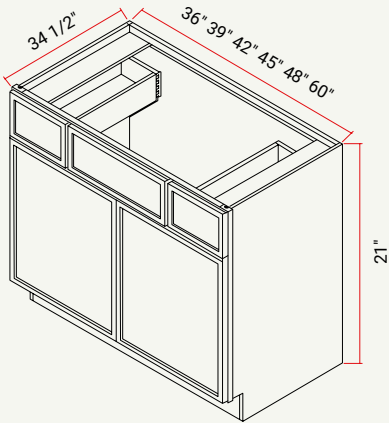

VANITY | BASE, 2 DRAWER

CABINET	SKU	DESCRIPTION	SIZE		
			W	H	D
VDSB362134	CAVDSB362134FRC_	Vanity Drawer Sink Base 36" Chic	36	34.5	21
VDSB392134	CAVDSB392134FRC_	Vanity Drawer Sink Base 39" Chic	39	34.5	21
VDSB422134	CAVDSB422134FRC_	Vanity Drawer Sink Base 42" Chic	42	34.5	21
VDSB452134	CAVDSB452134FRC_	Vanity Drawer Sink Base 45" Chic	45	34.5	21
VDSB482134	CAVDSB482134FRC_	Vanity Drawer Sink Base 48" Chic	48	34.5	21
VDSB602134	CAVDSB602134FRC_	Vanity Drawer Sink Base 60" Chic	60	34.5	21