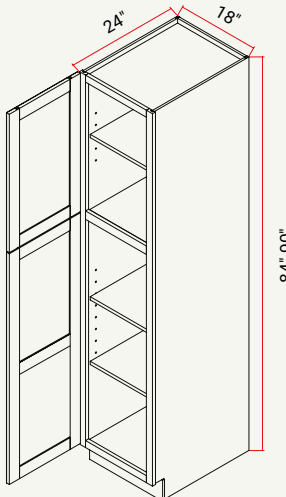

WALL | GLASS DOOR INTERIOR WALL 33" W

CABINET	SKU	DESCRIPTION	SIZE		
			W	H	D
MIW3312GD	CAMIW3312GDFRC_	Glass Door Interior Wall 33" x 12" Glass Door Chic	33	12	12

WALL | GLASS DOOR INTERIOR WALL 36" W

CABINET	SKU	DESCRIPTION	SIZE		
			W	H	D
MIW3612GD	CAMIW3612GDFRC_	Glass Door Interior Wall 36" x 12" Glass Door Chic	36	12	12
MIW3630GD	CAMIW3630GDFRC_	Glass Door Interior Wall 36" x 30" Glass Door Chic	36	30	12
MIW3636GD	CAMIW3636GDFRC_	Glass Door Interior Wall 36" x 36" Glass Door Chic	36	36	12
MIW3642GD	CAMIW3642GDFRC_	Glass Door Interior Wall 36" x 42" Glass Door Chic	36	42	12

WALL | MICROWAVE

CABINET	SKU	DESCRIPTION	SIZE		
			W	H	D
MWC3018	CAMWC3018FRC_	Microwave Wall Cabinet 30" x 18" Chic	30	18	12

WALL | WINE RACK

CABINET	SKU	DESCRIPTION	SIZE		
			W	H	D
WR1830	CAWR1830FRC_	Wine Rack 18" x 30" Chic	18	30	12

TALL KITCHEN

Forte Glacier (G)

Nightfall (N)

Clay (C)

TALL | OVEN, BUTT DOORS, 3 DRAWERS, NO SHELF

CABINET	SKU	DESCRIPTION	SIZE		
			W	H	D
TOC3384	CATOC3384FRC_	Tall Oven Cabinet 33"x 84" Chic	33	84	24
TOC3390	CATOC3390FRC_	Tall Oven Cabinet 33"x 90" Chic	33	90	24

TALL | OVEN, BUTT DOORS, 3 DRAWERS, W/ 1 ADJ. SHELF

CABINET	SKU	DESCRIPTION	SIZE		
			W	H	D
TOC3396	CATOC3396FRC_	Tall Oven Cabinet 33"x 96" Chic	33	96	24

TALL | PANTRY, L/R DOOR, W/ 3 ADJ. SHELVES

CABINET	SKU	DESCRIPTION	SIZE		
			W	H	D
TP1884	CATP1884FRC_	Tall Pantry 18" x 84" Chic	18	84	24
TP1890	CATP1890FRC_	Tall Pantry 18" x 90" Chic	18	90	24