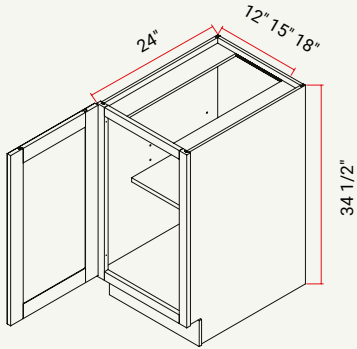

BASE | FULL HEIGHT L/R DOOR W/ ADJ. SHELF

CABINET	SKU	DESCRIPTION	SIZE		
			W	H	D
B12FHD	CAB12FHDFRC_	Base 12" Full Height Door Chic	12	34.5	24
B15FHD	CAB15FHDFRC_	Base 15" Full Height Door Chic	15	34.5	24
B18FHD	CAB18FHDFRC_	Base 18" Full Height Door Chic	18	34.5	24