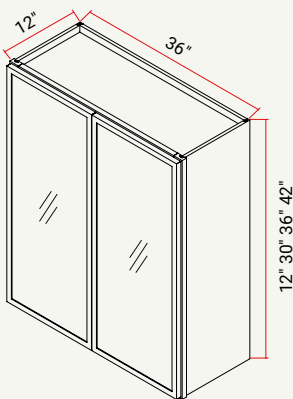

WALL | GLASS DOOR INTERIOR WALL 21" W

CABINET	SKU	DESCRIPTION	SIZE		
			W	H	D
MIW2112GD	CAMIW2112GDFRC_	Glass Door Interior Wall 21" x 12" Glass Door Chic	21	12	12

WALL | GLASS DOOR INTERIOR WALL 24" W

CABINET	SKU	DESCRIPTION	SIZE		
			W	H	D
MIW2412GD	CAMIW2412GDFRC_	Glass Door Interior Wall 24" x 12" Glass Door Chic	24	12	12
MIW2430GD	CAMIW2430GDFRC_	Glass Door Interior Wall 24" x 30" Glass Door Chic	24	30	12
MIW2436GD	CAMIW2436GDFRC_	Glass Door Interior Wall 24" x 36" Glass Door Chic	24	36	12
MIW2442GD	CAMIW2442GDFRC_	Glass Door Interior Wall 24" x 42" Glass Door Chic	24	42	12

WALL | GLASS DOOR INTERIOR WALL 27" W

CABINET	SKU	DESCRIPTION	SIZE		
			W	H	D
MIW2712GD	CAMIW2712GDFRC_	Glass Door Interior Wall 27" x 12" Glass Door Chic	27	12	12

WALL | GLASS DOOR INTERIOR WALL 30" W

CABINET	SKU	DESCRIPTION	SIZE		
			W	H	D
MIW3012GD	CAMIW3012GDFRC_	Glass Door Interior Wall 30" x 12" Glass Door Chic	30	12	12
MIW3030GD	CAMIW3030GDFRC_	Glass Door Interior Wall 30" x 30" Glass Door Chic	30	30	12
MIW3036GD	CAMIW3036GDFRC_	Glass Door Interior Wall 30" x 36" Glass Door Chic	30	36	12
MIW3042GD	CAMIW3042GDFRC_	Glass Door Interior Wall 30" x 42" Glass Door Chic	30	42	12

WALL | GLASS DOOR INTERIOR WALL 33" W

CABINET	SKU	DESCRIPTION	SIZE		
			W	H	D
MIW3312GD	CAMIW3312GDFRC_	Glass Door Interior Wall 33" x 12" Glass Door Chic	33	12	12

WALL | GLASS DOOR INTERIOR WALL 36" W

CABINET	SKU	DESCRIPTION	SIZE		
			W	H	D
MIW3612GD	CAMIW3612GDFRC_	Glass Door Interior Wall 36" x 12" Glass Door Chic	36	12	12
MIW3630GD	CAMIW3630GDFRC_	Glass Door Interior Wall 36" x 30" Glass Door Chic	36	30	12
MIW3636GD	CAMIW3636GDFRC_	Glass Door Interior Wall 36" x 36" Glass Door Chic	36	36	12
MIW3642GD	CAMIW3642GDFRC_	Glass Door Interior Wall 36" x 42" Glass Door Chic	36	42	12