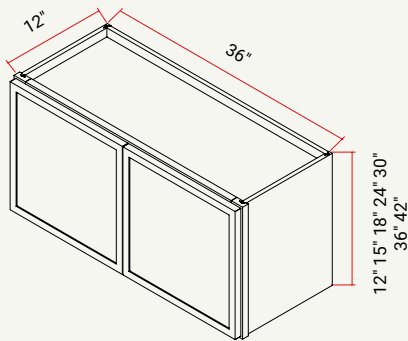

WALL | 36" W, BUTT DOORS

CABINET	SKU	DESCRIPTION	SIZE		
			W	H	D
W3612	CAW3612FRC_	Wall 36" x 12" Chic	36	12	12
W3615	CAW3615FRC_	Wall 36" x 15" Chic	36	15	12
W3618	CAW3618FRC_	Wall 36" x 18" Chic	36	18	12
W3624	CAW3624FRC_	Wall 36" x 24" Chic	36	24	12
W3630	CAW3630FRC_	Wall 36" x 30" Chic	36	30	12
W3636	CAW3636FRC_	Wall 36" x 36" Chic	36	36	12
W3642	CAW3642FRC_	Wall 36" x 42" Chic	36	42	12