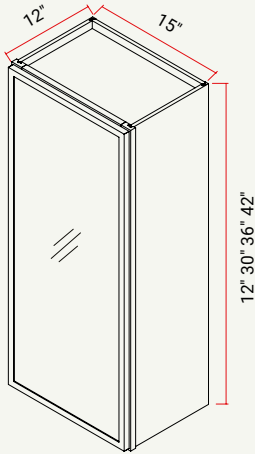

BASE | FULL HEIGHT L/R DOOR W/ ADJ. SHELF

CABINET	SKU	DESCRIPTION	SIZE		
			W	H	D
B12FHD	CAB12FHDFRC_	Base 12" Full Height Door Chic	12	34.5	24
B15FHD	CAB15FHDFRC_	Base 15" Full Height Door Chic	15	34.5	24
B18FHD	CAB18FHDFRC_	Base 18" Full Height Door Chic	18	34.5	24

WALL | 42" W, BUTT DOORS

CABINET	SKU	DESCRIPTION	SIZE		
			W	H	D
W4230	CAW4230FRC_	Wall 42" x 30" Chic	42	30	12
W4236	CAW4236FRC_	Wall 42" x 36" Chic	42	36	12
W4242	CAW4242FRC_	Wall 42" x 42" Chic	42	42	12

WALL | 27" W, BUTT DOORS

CABINET	SKU	DESCRIPTION	SIZE		
			W	H	D
WBC2730	CAWBC2730FRC_	Wall Blind Cabinet 27" x 30" Chic	27	30	12
WBC2736	CAWBC2736FRC_	Wall Blind Cabinet 27" x 36" Chic	27	36	12
WBC2742	CAWBC2742FRC_	Wall Blind Cabinet 27" x 42" Chic	27	42	12

WALL | GLASS DOOR INTERIOR WALL 9" W

CABINET	SKU	DESCRIPTION	SIZE		
			W	H	D
MIW 0912GD	CAMIW 0912GDFRC_	Glass Door Interior Wall 09" x 12" Glass Door Chic	9	12	12

WALL | GLASS DOOR INTERIOR WALL 12" W

CABINET	SKU	DESCRIPTION	SIZE		
			W	H	D
MIW 1212GD	CAMIW 1212GDFRC_	Glass Door Interior Wall 12" x 12" Glass Door Chic	12	12	12
MIW 1230GD	CAMIW 1230GDFRC_	Glass Door Interior Wall 12" x 30" Glass Door Chic	12	30	12
MIW 1236GD	CAMIW 1236GDFRC_	Glass Door Interior Wall 12" x 36" Glass Door Chic	12	36	12
MIW 1242GD	CAMIW 1242GDFRC_	Glass Door Interior Wall 12" x 42" Glass Door Chic	12	42	12