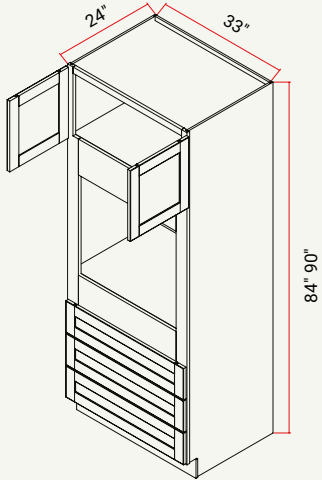

TALL KITCHEN

Forte Glacier (G)

Nightfall (N)

Clay (C)

TALL | OVEN, BUTT DOORS, 3 DRAWERS, NO SHELF

CABINET	SKU	DESCRIPTION	SIZE		
			W	H	D
TOC3384	CATOC3384FRC_	Tall Oven Cabinet 33"x 84" Chic	33	84	24
TOC3390	CATOC3390FRC_	Tall Oven Cabinet 33"x 90" Chic	33	90	24