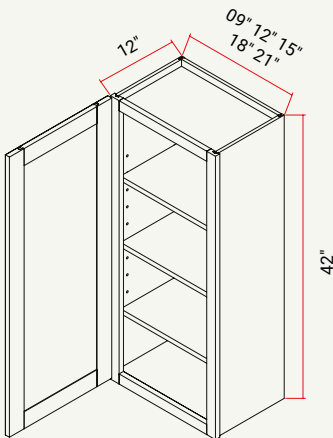

CABINET	SKU	DESCRIPTION	SIZE		
			W	H	D
BLS33	CABLS33FRC_	Base Lazy Susan 33" Chic	15 21	34.5	24
BLS36	CABLS36FRC_	Base Lazy Susan 36" Chic	15 25	34.5	24

BASE | CORNER SINK

CABINET	SKU	DESCRIPTION	SIZE		
			W	H	D
CSB36	CACSB36FRC_	Corner Sink Base 36" Chic	17.5	34.5	23.5

WALL

Forte Glacier (G)

Nightfall (N)

Clay (C)

WALL | 30" H, L/R DOOR, W/ 2 ADJ. SHELVES

CABINET	SKU	DESCRIPTION	SIZE		
			W	H	D
W0930	CAW0930FRC_	Wall 09" x 30"	9	30	12
W1230	CAW1230FRC_	Wall 12" x 30"	12	30	12
W1530	CAW1530FRC_	Wall 15" x 30"	15	30	12
W1830	CAW1830FRC_	Wall 18" x 30"	18	30	12
W2130	CAW2130FRC_	Wall 21" x 30"	21	30	12

WALL | 36" H, L/R DOORS, W/ 2 ADJ. SHELVES

CABINET	SKU	DESCRIPTION	SIZE		
			W	H	D
W0936	CAW0936FRC_	Wall 09" x 36" Chic	9	36	12
W1236	CAW1236FRC_	Wall 12" x 36" Chic	12	36	12
W1536	CAW1536FRC_	Wall 15" x 36" Chic	15	36	12
W1836	CAW1836FRC_	Wall 18" x 36" Chic	18	36	12
W2136	CAW2136FRC_	Wall 21" x 36" Chic	21	36	12