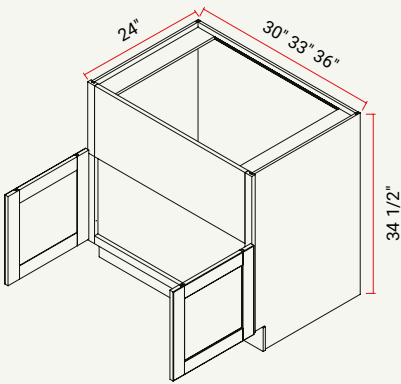

BASE | FULL HEIGHT L/R DOOR W/ ADJ. SHELF

CABINET	SKU	DESCRIPTION	SIZE		
			W	H	D
B12FHD	CAB12FHDFRC_	Base 12" Full Height Door Chic	12	34.5	24
B15FHD	CAB15FHDFRC_	Base 15" Full Height Door Chic	15	34.5	24
B18FHD	CAB18FHDFRC_	Base 18" Full Height Door Chic	18	34.5	24

BASE | L/R DOOR W/ ADJ. SHELF, 1 DRAWER

CABINET	SKU	DESCRIPTION	SIZE		
			W	H	D
B09	CAB09FRC_	Base 09" Chic	9	34.5	24
B12	CAB12FRC_	Base 12" Chic	12	34.5	24
B15	CAB15FRC_	Base 15" Chic	15	34.5	24
B18	CAB18FRC_	Base 18" Chic	18	34.5	24
B21	CAB21FRC_	Base 21" Chic	21	34.5	24
B24	CAB24FRC_	Base 24" Chic	24	34.5	24
B27	CAB27FRC_	Base 27" Chic	27	34.5	24
B30	CAB30FRC_	Base 30" Chic	30	34.5	24
B33	CAB33FRC_	Base 33" Chic	33	34.5	24
B36	CAB36FRC_	Base 36" Chic	36	34.5	24
B39	CAB39FRC_	Base 39" Chic	39	34.5	24
B42	CAB42FRC_	Base 42" Chic	42	34.5	24

BASE | MICROWAVE

CABINET	SKU	DESCRIPTION	SIZE		
			W	H	D
BMC24	CABMC24FRC_	Base Microwave Cabinet 24" Chic	24	34.5	24
BMC30	CABMC30FRC_	Base Microwave Cabinet 30" Chic	30	34.5	24

BASE | OVEN

CABINET	SKU	DESCRIPTION	SIZE		
			W	H	D
BOC30	CABOC30FRC_	Base Oven Cabinet 30" Chic	30	34.5	24

FARM SINK BASE | BUTT DOORS

CABINET	SKU	DESCRIPTION	SIZE		
			W	H	D
FSB30	CAFSB30FRC_	Farm Sink Base 30" Chic	30	34.5	24
FSB33	CAFSB33FRC_	Farm Sink Base 33" Chic	33	34.5	24
FSB36	CAFSB36FRC_	Farm Sink Base 36" Chic	36	34.5	24