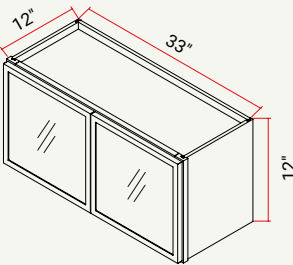

WALL | GLASS DOOR INTERIOR WALL 18" W

CABINET	SKU	DESCRIPTION	SIZE		
			W	H	D
MIW 1812GD	CAMIW 1812GDFRC_	Glass Door Interior Wall 18" x 12" Glass Door Chic	18	12	12
MIW 1830GD	CAMIW 1830GDFRC_	Glass Door Interior Wall 18" x 30" Glass Door Chic	18	30	12
MIW 1836GD	CAMIW 1836GDFRC_	Glass Door Interior Wall 18" x 36" Glass Door Chic	18	36	12
MIW 1842GD	CAMIW 1842GDFRC_	Glass Door Interior Wall 18" x 42" Glass Door Chic	18	42	12

WALL | GLASS DOOR INTERIOR WALL 21" W

CABINET	SKU	DESCRIPTION	SIZE		
			W	H	D
MIW2112GD	CAMIW2112GDFRC_	Glass Door Interior Wall 21" x 12" Glass Door Chic	21	12	12

WALL | GLASS DOOR INTERIOR WALL 24" W

CABINET	SKU	DESCRIPTION	SIZE		
			W	H	D
MIW2412GD	CAMIW2412GDFRC_	Glass Door Interior Wall 24" x 12" Glass Door Chic	24	12	12
MIW2430GD	CAMIW2430GDFRC_	Glass Door Interior Wall 24" x 30" Glass Door Chic	24	30	12
MIW2436GD	CAMIW2436GDFRC_	Glass Door Interior Wall 24" x 36" Glass Door Chic	24	36	12
MIW2442GD	CAMIW2442GDFRC_	Glass Door Interior Wall 24" x 42" Glass Door Chic	24	42	12

WALL | GLASS DOOR INTERIOR WALL 27" W

CABINET	SKU	DESCRIPTION	SIZE		
			W	H	D
MIW2712GD	CAMIW2712GDFRC_	Glass Door Interior Wall 27" x 12" Glass Door Chic	27	12	12

WALL | GLASS DOOR INTERIOR WALL 30" W

CABINET	SKU	DESCRIPTION	SIZE		
			W	H	D
MIW3012GD	CAMIW3012GDFRC_	Glass Door Interior Wall 30" x 12" Glass Door Chic	30	12	12
MIW3030GD	CAMIW3030GDFRC_	Glass Door Interior Wall 30" x 30" Glass Door Chic	30	30	12
MIW3036GD	CAMIW3036GDFRC_	Glass Door Interior Wall 30" x 36" Glass Door Chic	30	36	12
MIW3042GD	CAMIW3042GDFRC_	Glass Door Interior Wall 30" x 42" Glass Door Chic	30	42	12