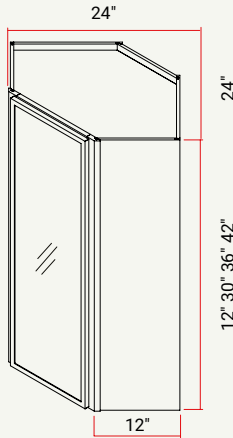

BASE | FULL HEIGHT L/R DOOR W/ ADJ. SHELF

CABINET	SKU	DESCRIPTION	SIZE		
			W	H	D
B12FHD	CAB12FHDFRC_	Base 12" Full Height Door Chic	12	34.5	24
B15FHD	CAB15FHDFRC_	Base 15" Full Height Door Chic	15	34.5	24
B18FHD	CAB18FHDFRC_	Base 18" Full Height Door Chic	18	34.5	24

SINK BASE | BUTT DOORS, 1 FALSE FRONT

CABINET	SKU	DESCRIPTION	SIZE		
			W	H	D
SB24	CASB24FRC_	Sink Base 24" Chic	24	34.5	24
SB27	CASB27FRC_	Sink Base 27" Chic	27	34.5	24
SB30	CASB30FRC_	Sink Base 30" Chic	30	34.5	24
SB33	CASB33FRC_	Sink Base 33" Chic	33	34.5	24
SB36	CASB36FRC_	Sink Base 36" Chic	36	34.5	24
SB39	CASB39FRC_	Sink Base 39" Chic	39	34.5	24
SB42	CASB42FRC_	Sink Base 42" Chic	42	34.5	24

CORNER WALL AND BASE

Forte Glacier (G)

Nightfall (N)

Clay (C)

WALL | DIAGONAL WALL CORNER

CABINET	SKU	DESCRIPTION	SIZE		
			W	H	D
DWC2415	CAWSC2415FRC_	Diagonal Wall Corner 24" x 15" Chic	24	15	12
DWC2430	CAWSC2430FRC_	Diagonal Wall Corner 24" x 30" Chic	24	30	12
DWC2436	CAWSC2436FRC_	Diagonal Wall Corner 24" x 36" Chic	24	36	12
DWC2442	CAWSC2442FRC_	Diagonal Wall Corner 24" x 42" Chic	24	42	12

WALL | GLASS DOOR INTERIOR DIAGONAL WALL CORNER 24" W

CABINET	SKU	DESCRIPTION	SIZE		
			W	H	D
MIDWC 2412GD	CAMIDWC 2412GDFRC_	Glass Door Interior Diagonal Wall Corner 24" x 12" Glass Door Chic	24	12	12
MIDWC 2430GD	CAMIDWC 2430GDFRC_	Glass Door Interior Diagonal Wall Corner 24" x 30" Glass Door Chic	24	30	12
MIDWC 2436GD	CAMIDWC 2436GDFRC_	Glass Door Interior Diagonal Wall Corner 24" x 36" Glass Door Chic	24	36	12
MIDWC 2442GD	CAMIDWC 2442GDFRC_	Glass Door Interior Diagonal Wall Corner 24" x 42" Glass Door Chic	24	42	12