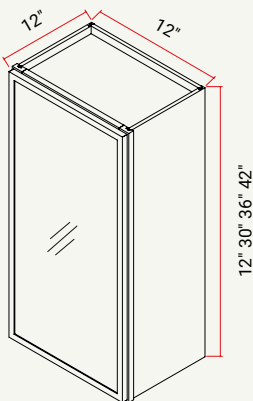

WALL | GLASS DOOR INTERIOR WALL 12" W

CABINET	SKU	DESCRIPTION	SIZE		
			W	H	D
MIW 1212GD	CAMIW 1212GDFRC_	Glass Door Interior Wall 12" x 12" Glass Door Chic	12	12	12
MIW 1230GD	CAMIW 1230GDFRC_	Glass Door Interior Wall 12" x 30" Glass Door Chic	12	30	12
MIW 1236GD	CAMIW 1236GDFRC_	Glass Door Interior Wall 12" x 36" Glass Door Chic	12	36	12
MIW 1242GD	CAMIW 1242GDFRC_	Glass Door Interior Wall 12" x 42" Glass Door Chic	12	42	12