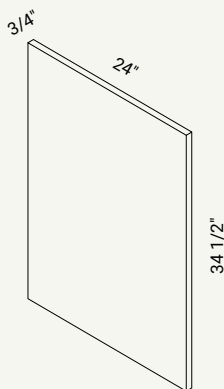

PANELS & FILLERS

Forte Glacier (G)

Nightfall (N)

Clay (C)

BEP2434.5

CABINET	SKU	DESCRIPTION	SIZE		
			W	H	D
DWPR1.5	CADWR 1.5CFRC_	Dishwasher Return 1 1/2"	24	34.5	1.5
RRP2696-1.5	CARRP 2696-1.5 CFRC_	Refrigerator Return Panel 26" x 96" x 1 1/2"	96	26	1.5
TEP2696	CATEP 2696CFRC_	Tall End Panel 26" x 96"	96	26	0.75
PALEL14496	CAPANEL 1/44896 CFRC_	Panel 1/4" x 4' x 8'	96	48	0.25
TF396	CATF 396CFRC_	Tall Filler 3" x 96"	3	96	0.75
TF696	CATF 696CFRC_	Tall Filler 6" x 96"	6	96	0.75
BF334.5	CABF 334.5CFRC_	Base Filler 3" x 34 1/2"	3	34.5	0.5
BF634.5	CABF 634.5CFRC_	Base Filler 6" x 34 1/2"	6	34.5	0.5
BEP2434.5	CABEP 2434.5C FRC_	Base End Panel 24" x 34 1/2"	24	34.5	0.5
WF330	CAWF330C	Wall Filler 3" x 30"	3	30	0.75
WF336	CAWF336C	Wall Filler 3" x 36"	3	36	0.75
WF342	CAWF342C	Wall Filler 3" x 42"	3	42	0.75
WF630	CAWF630C	Wall Filler 6" x 30"	6	42	0.75
WF636	CAWF636C	Wall Filler 6" x 36"	6	36	0.75
WF342	CAWF642C	Wall Filler 6" x 42"	6	42	0.75