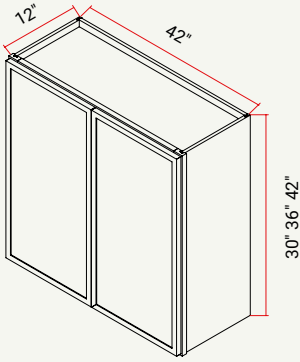

WALL | 42" W, BUTT DOORS

CABINET	SKU	DESCRIPTION	SIZE		
			W	H	D
W4230	CAW4230FRC_	Wall 42" x 30" Chic	42	30	12
W4236	CAW4236FRC_	Wall 42" x 36" Chic	42	36	12
W4242	CAW4242FRC_	Wall 42" x 42" Chic	42	42	12