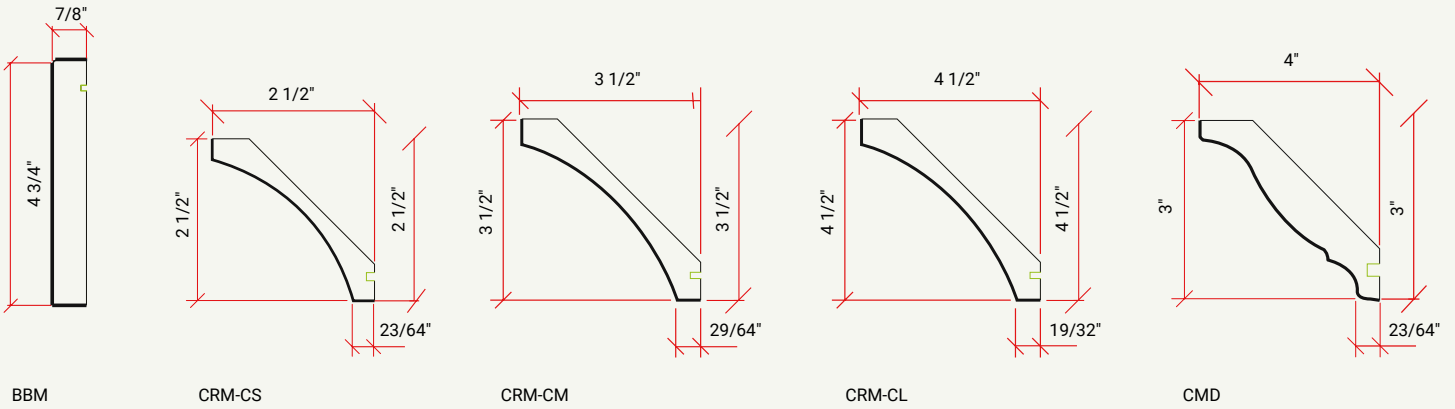

MOLDING PROFILE OPTIONS

CABINET	SKU	DESCRIPTION	SIZE			FACE LENGTH
			W	H	D	
BBM	CABBMC	Base Board Molding	0.875	96	4.75	
CRM-CS	CACRM-CSC	Crown Molding - Small - Cove	2.5	96	2.5	3.5
CRM-CM	CACRM-CMC	Crown Molding - Medium Cove	3.5	96	3.5	
CRM-CL	CACRM-CLC	Crown Molding - Large - Cove	4.5	96	4.5	6.35
CME	CACME	Crown Molding Extension	1.5	96	0.625	
CMD	CACMDC	Crown Molding Decorative	3	4	3	
QRM	CAQRMC	Quarter Round Molding	0.75	96	0.75	
LRM	CALRM	Light Rail Molding	1.625	96	1.125	
OCM	CAOCM8C	Outside Corner Molding	0.75	96	0.75	
RSCM	CARSMC	Round Scribe Molding	1.125	96	0.25	
SCM	CASCM8C	Scribe Molding	0.75	96	0.25	
STAKM	CASTAKMC	Stacking Molding	2.5	96	0.75	
TK	CATK	Toe Kick	4.5	96	0.25	

*Finished edges indicated by bold lines on side view of drawings.