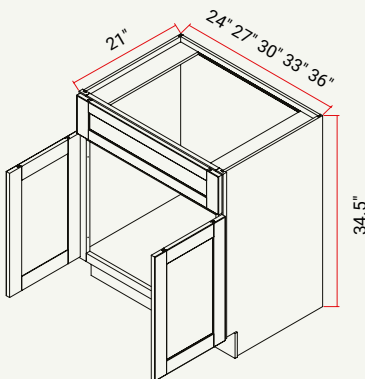

VANITY | SINK BASE, BUTT DOORS, 1 FALSE FRONT

CABINET	SKU	DESCRIPTION	SIZE		
			W	H	D
VSB242134	CAVSB242134FRC_	Vanity Sink Base 24" Chic	24	34.5	21
VSB272134	CAVSB272134FRC_	Vanity Sink Base 27" Chic	27	34.5	21
VSB302134	CAVSB302134FRC_	Vanity Sink Base 30" Chic	30	34.5	21
VSB332134	CAVSB332134FRC_	Vanity Sink Base 33" Chic	33	34.5	21
VSB362134	CAVSB362134FRC_	Vanity Sink Base 36" Chic	36	34.5	21