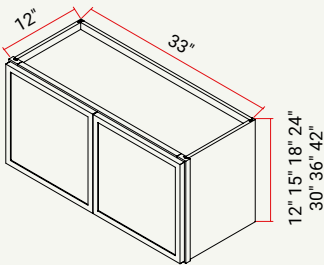

WALL | 33" W, BUTT DOORS

CABINET	SKU	DESCRIPTION	SIZE		
			W	H	D
W3312	CAW3312FRC_	Wall 33" x 12" Chic	33	12	12
W3315	CAW3315FRC_	Wall 33" x 15" Chic	33	15	12
W3318	CAW3318FRC_	Wall 33" x 18" Chic	33	18	12
W3324	CAW3324FRC_	Wall 33" x 24" Chic	33	24	12
W3330	CAW3330FRC_	Wall 33" x 30" Chic	33	30	12
W3336	CAW3336FRC_	Wall 33" x 36" Chic	33	36	12
W3342	CAW3342FRC_	Wall 33" x 42" Chic	33	42	12