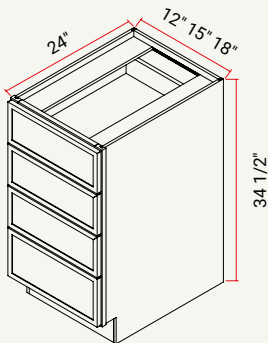

BASE | 4 DRAWERS

CABINET	SKU	DESCRIPTION	SIZE		
			W	H	D
4DB12	CA4DB12FRC_	4 Drawer Base 12" Chic	12	34.5	24
4DB15	CA4DB15FRC_	4 Drawer Base 15" Chic	15	34.5	24
4DB18	CA4DB18FRC_	4 Drawer Base 18" Chic	18	34.5	24