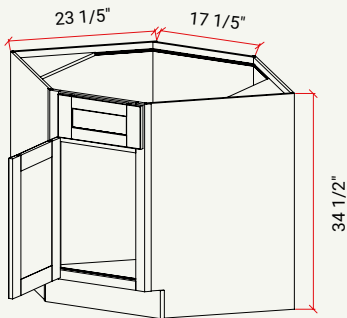

WALL | GLASS DOOR INTERIOR DIAGONAL WALL CORNER 24" W

CABINET	SKU	DESCRIPTION	SIZE		
			W	H	D
MIDWC 2412GD	CAMIDWC 2412GDFRC_	Glass Door Interior Diagonal Wall Corner 24" x 12" Glass Door Chic	24	12	12
MIDWC 2430GD	CAMIDWC 2430GDFRC_	Glass Door Interior Diagonal Wall Corner 24" x 30" Glass Door Chic	24	30	12
MIDWC 2436GD	CAMIDWC 2436GDFRC_	Glass Door Interior Diagonal Wall Corner 24" x 36" Glass Door Chic	24	36	12
MIDWC 2442GD	CAMIDWC 2442GDFRC_	Glass Door Interior Diagonal Wall Corner 24" x 42" Glass Door Chic	24	42	12

WALL | SQUARE CORNER L/R DOOR

CABINET	SKU	DESCRIPTION	SIZE		
			W	H	D
WSC2430	CAWSC2430FRC_	Wall Square Corner 24" x 30" Chic	24	30	12
WSC2436	CAWSC2436FRC_	Wall Square Corner 24" x 36" Chic	24	36	12
WSC2442	CAWSC2442FRC_	Wall Square Corner 24" x 42" Chic	24	42	12

BASE | BLIND CORNER L/R

CABINET	SKU	DESCRIPTION	SIZE		
			W	H	D
BBC42	CABBC42FRC_	Blind Base Cabinet 42" Chic	42	34.5	24
BBC48	CABBC48FRC_	Blind Base Cabinet 48" Chic	48	34.5	24

BASE | CORNER LAZY SUSAN BI-FOLD DOORS

CABINET	SKU	DESCRIPTION	SIZE		
			W	H	D
BLS33	CABLS33FRC_	Base Lazy Susan 33" Chic	15 21	34.5	24
BLS36	CABLS36FRC_	Base Lazy Susan 36" Chic	15 25	34.5	24

BASE | CORNER SINK

CABINET	SKU	DESCRIPTION	SIZE		
			W	H	D
CSB36	CACSB36FRC_	Corner Sink Base 36" Chic	17.5	34.5	23.5