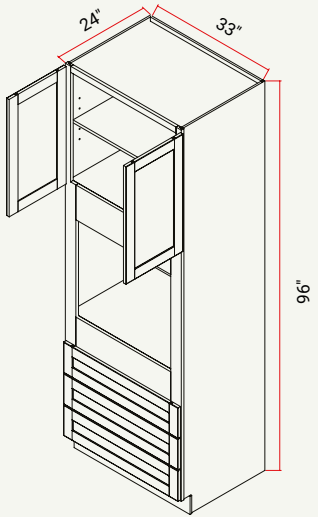

WALL | GLASS DOOR INTERIOR WALL 33" W

CABINET	SKU	DESCRIPTION	SIZE		
			W	H	D
MIW3312GD	CAMIW3312GDFRC_	Glass Door Interior Wall 33" x 12" Glass Door Chic	33	12	12

WALL | GLASS DOOR INTERIOR WALL 36" W

CABINET	SKU	DESCRIPTION	SIZE		
			W	H	D
MIW3612GD	CAMIW3612GDFRC_	Glass Door Interior Wall 36" x 12" Glass Door Chic	36	12	12
MIW3630GD	CAMIW3630GDFRC_	Glass Door Interior Wall 36" x 30" Glass Door Chic	36	30	12
MIW3636GD	CAMIW3636GDFRC_	Glass Door Interior Wall 36" x 36" Glass Door Chic	36	36	12
MIW3642GD	CAMIW3642GDFRC_	Glass Door Interior Wall 36" x 42" Glass Door Chic	36	42	12

WALL | MICROWAVE

CABINET	SKU	DESCRIPTION	SIZE		
			W	H	D
MWC3018	CAMWC3018FRC_	Microwave Wall Cabinet 30" x 18" Chic	30	18	12

WALL | WINE RACK

CABINET	SKU	DESCRIPTION	SIZE		
			W	H	D
WR1830	CAWR1830FRC_	Wine Rack 18" x 30" Chic	18	30	12

TALL KITCHEN

Forte Glacier (G)

Nightfall (N)

Clay (C)

TALL | OVEN, BUTT DOORS, 3 DRAWERS, NO SHELF

CABINET	SKU	DESCRIPTION	SIZE		
			W	H	D
TOC3384	CATOC3384FRC_	Tall Oven Cabinet 33"x 84" Chic	33	84	24
TOC3390	CATOC3390FRC_	Tall Oven Cabinet 33"x 90" Chic	33	90	24

TALL | OVEN, BUTT DOORS, 3 DRAWERS, W/ 1 ADJ. SHELF

CABINET	SKU	DESCRIPTION	SIZE		
			W	H	D
TOC3396	CATOC3396FRC_	Tall Oven Cabinet 33"x 96" Chic	33	96	24

TALL | PANTRY, L/R DOOR, W/ 3 ADJ. SHELVES

CABINET	SKU	DESCRIPTION	SIZE		
			W	H	D
TP1884	CATP1884FRC_	Tall Pantry 18" x 84" Chic	18	84	24
TP1890	CATP1890FRC_	Tall Pantry 18" x 90" Chic	18	90	24