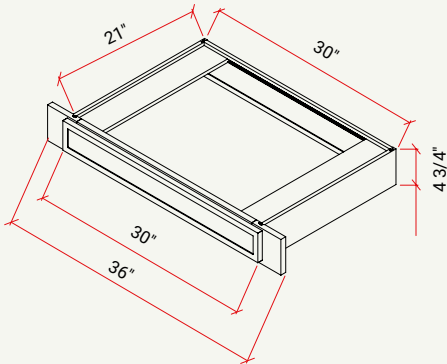

VANITY | KNEE DRAWER, TRIMMABLE

CABINET	SKU	DESCRIPTION	SIZE		
			W	H	D
VKD30/36	CAVKD3036FRC_	Knee Drawer 30/36" Chic	30/36	4.75	21