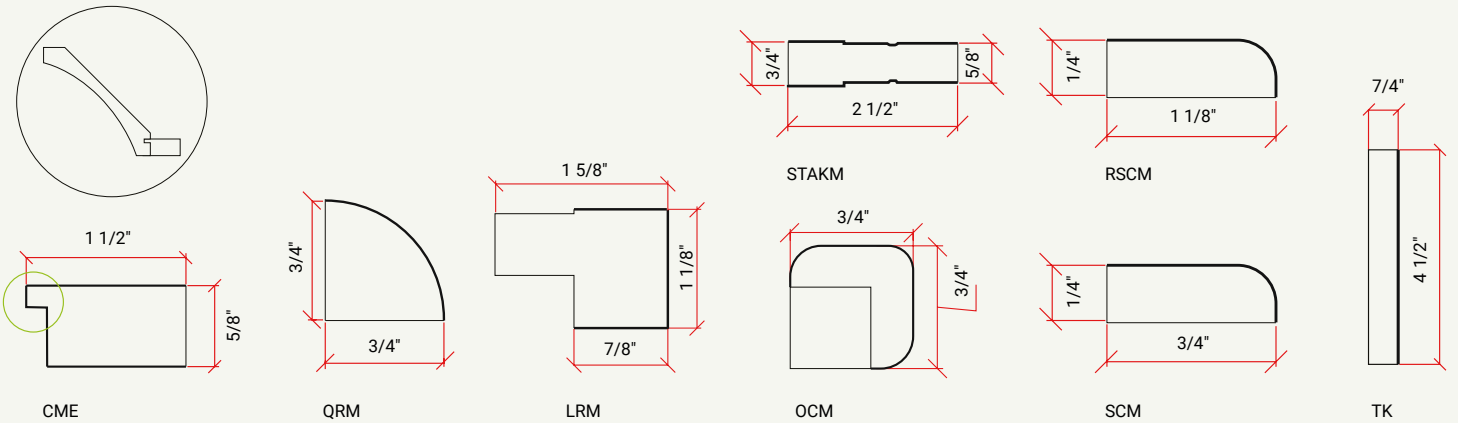

MOLDING PROFILE OPTIONS

CABINET	SKU	DESCRIPTION	SIZE			FACE LENGTH
			W	H	D	
BBM	CABBMC	Base Board Molding	0.875	96	4.75	
CRM-CS	CACRM-CSC	Crown Molding - Small - Cove	2.5	96	2.5	3.5
CRM-CM	CACRM-CMC	Crown Molding - Medium Cove	3.5	96	3.5	
CRM-CL	CACRM-CLC	Crown Molding - Large - Cove	4.5	96	4.5	6.35
CME	CACME	Crown Molding Extension	1.5	96	0.625	
CMD	CACMDC	Crown Molding Decorative	3	4	3	
QRM	CAQRMC	Quarter Round Molding	0.75	96	0.75	
LRM	CALRM	Light Rail Molding	1.625	96	1.125	
OCM	CAOCM8C	Outside Corner Molding	0.75	96	0.75	
RSCM	CARSMC	Round Scribe Molding	1.125	96	0.25	
SCM	CASCM8C	Scribe Molding	0.75	96	0.25	
STAKM	CASTAKMC	Stacking Molding	2.5	96	0.75	
TK	CATK	Toe Kick	4.5	96	0.25	

*Finished edges indicated by bold lines on side view of drawings.