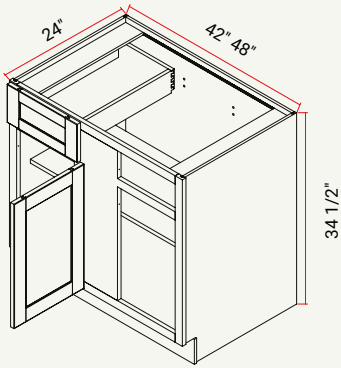

BASE | BLIND CORNER L/R

CABINET	SKU	DESCRIPTION	SIZE		
			W	H	D
BBC42	CABBC42FRC_	Blind Base Cabinet 42" Chic	42	34.5	24
BBC48	CABBC48FRC_	Blind Base Cabinet 48" Chic	48	34.5	24