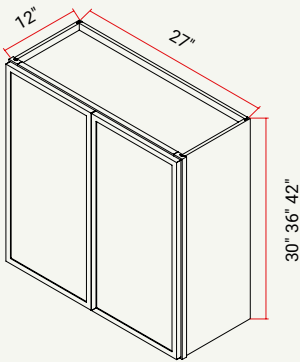

WALL | 27" W, BUTT DOORS

CABINET	SKU	DESCRIPTION	SIZE		
			W	H	D
WBC2730	CAWBC2730FRC_	Wall Blind Cabinet 27" x 30" Chic	27	30	12
WBC2736	CAWBC2736FRC_	Wall Blind Cabinet 27" x 36" Chic	27	36	12
WBC2742	CAWBC2742FRC_	Wall Blind Cabinet 27" x 42" Chic	27	42	12