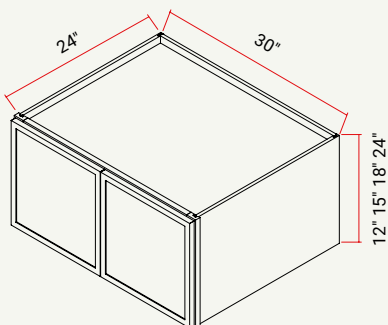

WALL | 24" DEEP BUTT DOORS

CABINET	SKU	DESCRIPTION	SIZE		
			W	H	D
W301224	CAW301224FRC_	Wall 30" x 12" x 24" Chic	30	12	24
W301524	CAW301524FRC_	Wall 30" x 15" x 24" Chic	30	15	24
W301824	CAW301824FRC_	Wall 30" x 18" x 24" Chic	30	18	24
W302424	CAW302424FRC_	Wall 30" x 24" x 24" Chic	30	24	24