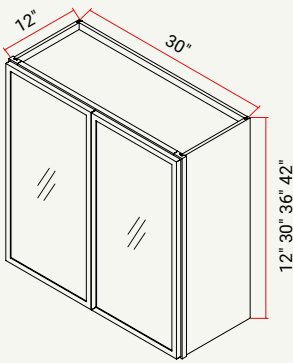

WALL | GLASS DOOR INTERIOR WALL 18" W

CABINET	SKU	DESCRIPTION	SIZE		
			W	H	D
MIW 1812GD	CAMIW 1812GDFRC_	Glass Door Interior Wall 18" x 12" Glass Door Chic	18	12	12
MIW 1830GD	CAMIW 1830GDFRC_	Glass Door Interior Wall 18" x 30" Glass Door Chic	18	30	12
MIW 1836GD	CAMIW 1836GDFRC_	Glass Door Interior Wall 18" x 36" Glass Door Chic	18	36	12
MIW 1842GD	CAMIW 1842GDFRC_	Glass Door Interior Wall 18" x 42" Glass Door Chic	18	42	12

WALL | GLASS DOOR INTERIOR WALL 21" W

CABINET	SKU	DESCRIPTION	SIZE		
			W	H	D
MIW2112GD	CAMIW2112GDFRC_	Glass Door Interior Wall 21" x 12" Glass Door Chic	21	12	12

WALL | GLASS DOOR INTERIOR WALL 24" W

CABINET	SKU	DESCRIPTION	SIZE		
			W	H	D
MIW2412GD	CAMIW2412GDFRC_	Glass Door Interior Wall 24" x 12" Glass Door Chic	24	12	12
MIW2430GD	CAMIW2430GDFRC_	Glass Door Interior Wall 24" x 30" Glass Door Chic	24	30	12
MIW2436GD	CAMIW2436GDFRC_	Glass Door Interior Wall 24" x 36" Glass Door Chic	24	36	12
MIW2442GD	CAMIW2442GDFRC_	Glass Door Interior Wall 24" x 42" Glass Door Chic	24	42	12

WALL | GLASS DOOR INTERIOR WALL 27" W

CABINET	SKU	DESCRIPTION	SIZE		
			W	H	D
MIW2712GD	CAMIW2712GDFRC_	Glass Door Interior Wall 27" x 12" Glass Door Chic	27	12	12

WALL | GLASS DOOR INTERIOR WALL 30" W

CABINET	SKU	DESCRIPTION	SIZE		
			W	H	D
MIW3012GD	CAMIW3012GDFRC_	Glass Door Interior Wall 30" x 12" Glass Door Chic	30	12	12
MIW3030GD	CAMIW3030GDFRC_	Glass Door Interior Wall 30" x 30" Glass Door Chic	30	30	12
MIW3036GD	CAMIW3036GDFRC_	Glass Door Interior Wall 30" x 36" Glass Door Chic	30	36	12
MIW3042GD	CAMIW3042GDFRC_	Glass Door Interior Wall 30" x 42" Glass Door Chic	30	42	12