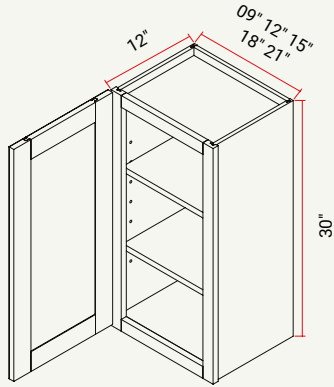

CABINET	SKU	DESCRIPTION	SIZE		
			W	H	D
BLS33	CABLS33FRC_	Base Lazy Susan 33" Chic	15 21	34.5	24
BLS36	CABLS36FRC_	Base Lazy Susan 36" Chic	15 25	34.5	24

BASE | CORNER SINK

CABINET	SKU	DESCRIPTION	SIZE		
			W	H	D
CSB36	CACSB36FRC_	Corner Sink Base 36" Chic	17.5	34.5	23.5

WALL

Forte Glacier (G)

Nightfall (N)

Clay (C)

WALL | 30" H, L/R DOOR, W/ 2 ADJ. SHELVES

CABINET	SKU	DESCRIPTION	SIZE		
			W	H	D
W0930	CAW0930FRC_	Wall 09" x 30"	9	30	12
W1230	CAW1230FRC_	Wall 12" x 30"	12	30	12
W1530	CAW1530FRC_	Wall 15" x 30"	15	30	12
W1830	CAW1830FRC_	Wall 18" x 30"	18	30	12
W2130	CAW2130FRC_	Wall 21" x 30"	21	30	12

WALL | 36" H, L/R DOORS, W/ 2 ADJ. SHELVES

CABINET	SKU	DESCRIPTION	SIZE		
			W	H	D
W0936	CAW0936FRC_	Wall 09" x 36" Chic	9	36	12
W1236	CAW1236FRC_	Wall 12" x 36" Chic	12	36	12
W1536	CAW1536FRC_	Wall 15" x 36" Chic	15	36	12
W1836	CAW1836FRC_	Wall 18" x 36" Chic	18	36	12
W2136	CAW2136FRC_	Wall 21" x 36" Chic	21	36	12