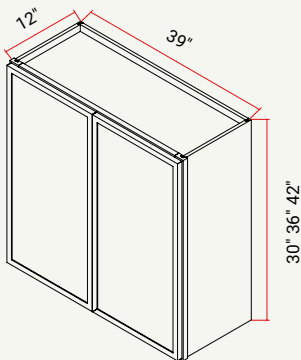

WALL | 39" W, BUTT DOORS

CABINET	SKU	DESCRIPTION	SIZE		
			W	H	D
W3930	CAW3930FRC_	Wall 39" x 30" Chic	39	30	12
W3936	CAW3936FRC_	Wall 39" x 36" Chic	39	36	12
W3942	CAW3942FRC_	Wall 39" x 42" Chic	39	42	12