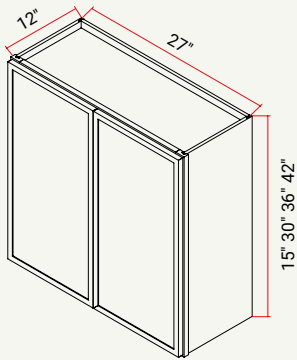

WALL | 27" W, BUTT DOORS

CABINET	SKU	DESCRIPTION	SIZE		
			W	H	D
W2715	CAW2715FRC_	Wall 27" x 15" Chic	27	15	12
W2730	CAW2730FRC_	Wall 27" x 30" Chic	27	30	12
W2736	CAW2736FRC_	Wall 27" x 36" Chic	27	36	12
W2742	CAW2742FRC_	Wall 27" x 42" Chic	27	42	12