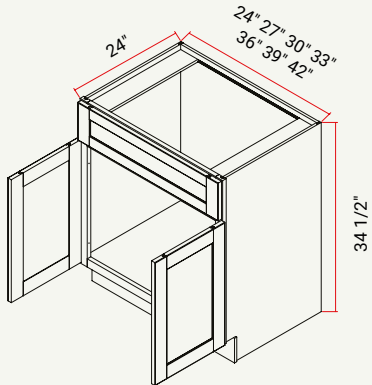

BASE | FULL HEIGHT L/R DOOR W/ ADJ. SHELF

CABINET	SKU	DESCRIPTION	SIZE		
			W	H	D
B12FHD	CAB12FHDFRC_	Base 12" Full Height Door Chic	12	34.5	24
B15FHD	CAB15FHDFRC_	Base 15" Full Height Door Chic	15	34.5	24
B18FHD	CAB18FHDFRC_	Base 18" Full Height Door Chic	18	34.5	24

BASE | L/R DOOR W/ ADJ. SHELF, 1 DRAWER

CABINET	SKU	DESCRIPTION	SIZE		
			W	H	D
B09	CAB09FRC_	Base 09" Chic	9	34.5	24
B12	CAB12FRC_	Base 12" Chic	12	34.5	24
B15	CAB15FRC_	Base 15" Chic	15	34.5	24
B18	CAB18FRC_	Base 18" Chic	18	34.5	24
B21	CAB21FRC_	Base 21" Chic	21	34.5	24
B24	CAB24FRC_	Base 24" Chic	24	34.5	24
B27	CAB27FRC_	Base 27" Chic	27	34.5	24
B30	CAB30FRC_	Base 30" Chic	30	34.5	24
B33	CAB33FRC_	Base 33" Chic	33	34.5	24
B36	CAB36FRC_	Base 36" Chic	36	34.5	24
B39	CAB39FRC_	Base 39" Chic	39	34.5	24
B42	CAB42FRC_	Base 42" Chic	42	34.5	24

BASE | MICROWAVE

CABINET	SKU	DESCRIPTION	SIZE		
			W	H	D
BMC24	CABMC24FRC_	Base Microwave Cabinet 24" Chic	24	34.5	24
BMC30	CABMC30FRC_	Base Microwave Cabinet 30" Chic	30	34.5	24

BASE | OVEN

CABINET	SKU	DESCRIPTION	SIZE		
			W	H	D
BOC30	CABOC30FRC_	Base Oven Cabinet 30" Chic	30	34.5	24

FARM SINK BASE | BUTT DOORS

CABINET	SKU	DESCRIPTION	SIZE		
			W	H	D
FSB30	CAFSB30FRC_	Farm Sink Base 30" Chic	30	34.5	24
FSB33	CAFSB33FRC_	Farm Sink Base 33" Chic	33	34.5	24
FSB36	CAFSB36FRC_	Farm Sink Base 36" Chic	36	34.5	24