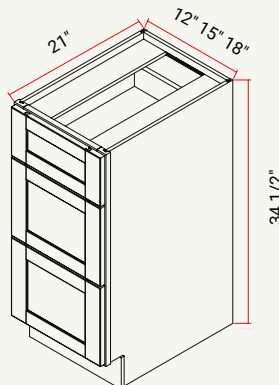

VANITY | BASE, 3 DRAWER

CABINET	SKU	DESCRIPTION	SIZE		
			W	H	D
VDB122134	CAVDB122134FRC_	Vanity Drawer Base 12" Chic	12	34.5	21
VDB152134	CAVDB152134FRC_	Vanity Drawer Base 15" Chic	15	34.5	21
VDB182134	CAVDB182134FRC_	Vanity Drawer Base 18" Chic	18	34.5	21