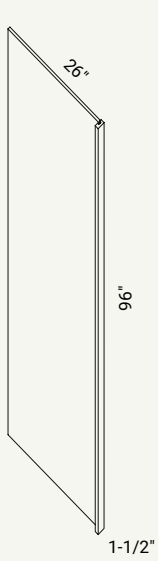

PANELS & FILLERS

Forte Glacier (G)

Nightfall (N)

Clay (C)

RRP2696-1.5