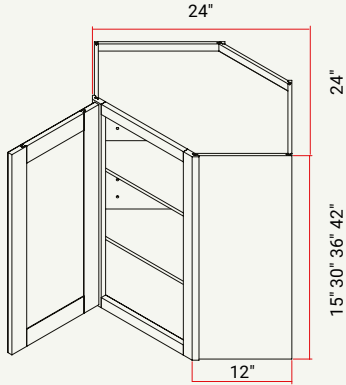

SINK BASE | BUTT DOORS, 1 FALSE FRONT

CABINET	SKU	DESCRIPTION	SIZE		
			W	H	D
SB24	CASB24FRC_	Sink Base 24" Chic	24	34.5	24
SB27	CASB27FRC_	Sink Base 27" Chic	27	34.5	24
SB30	CASB30FRC_	Sink Base 30" Chic	30	34.5	24
SB33	CASB33FRC_	Sink Base 33" Chic	33	34.5	24
SB36	CASB36FRC_	Sink Base 36" Chic	36	34.5	24
SB39	CASB39FRC_	Sink Base 39" Chic	39	34.5	24
SB42	CASB42FRC_	Sink Base 42" Chic	42	34.5	24

CORNER WALL AND BASE

Forte Glacier (G)

Nightfall (N)

Clay (C)

WALL | DIAGONAL WALL CORNER

CABINET	SKU	DESCRIPTION	SIZE		
			W	H	D
DWC2415	CAWSC2415FRC_	Diagonal Wall Corner 24" x 15" Chic	24	15	12
DWC2430	CAWSC2430FRC_	Diagonal Wall Corner 24" x 30" Chic	24	30	12
DWC2436	CAWSC2436FRC_	Diagonal Wall Corner 24" x 36" Chic	24	36	12
DWC2442	CAWSC2442FRC_	Diagonal Wall Corner 24" x 42" Chic	24	42	12

WALL | GLASS DOOR INTERIOR DIAGONAL WALL CORNER 24" W

CABINET	SKU	DESCRIPTION	SIZE		
			W	H	D
MIDWC 2412GD	CAMIDWC 2412GDFRC_	Glass Door Interior Diagonal Wall Corner 24" x 12" Glass Door Chic	24	12	12
MIDWC 2430GD	CAMIDWC 2430GDFRC_	Glass Door Interior Diagonal Wall Corner 24" x 30" Glass Door Chic	24	30	12
MIDWC 2436GD	CAMIDWC 2436GDFRC_	Glass Door Interior Diagonal Wall Corner 24" x 36" Glass Door Chic	24	36	12
MIDWC 2442GD	CAMIDWC 2442GDFRC_	Glass Door Interior Diagonal Wall Corner 24" x 42" Glass Door Chic	24	42	12