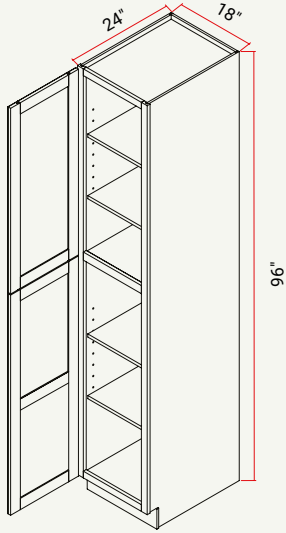

WALL | GLASS DOOR INTERIOR WALL 33" W

CABINET	SKU	DESCRIPTION	SIZE		
			W	H	D
MIW3312GD	CAMIW3312GDFRC_	Glass Door Interior Wall 33" x 12" Glass Door Chic	33	12	12

WALL | GLASS DOOR INTERIOR WALL 36" W

CABINET	SKU	DESCRIPTION	SIZE		
			W	H	D
MIW3612GD	CAMIW3612GDFRC_	Glass Door Interior Wall 36" x 12" Glass Door Chic	36	12	12
MIW3630GD	CAMIW3630GDFRC_	Glass Door Interior Wall 36" x 30" Glass Door Chic	36	30	12
MIW3636GD	CAMIW3636GDFRC_	Glass Door Interior Wall 36" x 36" Glass Door Chic	36	36	12
MIW3642GD	CAMIW3642GDFRC_	Glass Door Interior Wall 36" x 42" Glass Door Chic	36	42	12

WALL | MICROWAVE

CABINET	SKU	DESCRIPTION	SIZE		
			W	H	D
MWC3018	CAMWC3018FRC_	Microwave Wall Cabinet 30" x 18" Chic	30	18	12

WALL | WINE RACK

CABINET	SKU	DESCRIPTION	SIZE		
			W	H	D
WR1830	CAWR1830FRC_	Wine Rack 18" x 30" Chic	18	30	12

TALL KITCHEN

Forte Glacier (G)

Nightfall (N)

Clay (C)

TALL | OVEN, BUTT DOORS, 3 DRAWERS, NO SHELF

CABINET	SKU	DESCRIPTION	SIZE		
			W	H	D
TOC3384	CATOC3384FRC_	Tall Oven Cabinet 33"x 84" Chic	33	84	24
TOC3390	CATOC3390FRC_	Tall Oven Cabinet 33"x 90" Chic	33	90	24

TALL | OVEN, BUTT DOORS, 3 DRAWERS, W/ 1 ADJ. SHELF

CABINET	SKU	DESCRIPTION	SIZE		
			W	H	D
TOC3396	CATOC3396FRC_	Tall Oven Cabinet 33"x 96" Chic	33	96	24

TALL | PANTRY, L/R DOOR, W/ 3 ADJ. SHELVES

CABINET	SKU	DESCRIPTION	SIZE		
			W	H	D
TP1884	CATP1884FRC_	Tall Pantry 18" x 84" Chic	18	84	24
TP1890	CATP1890FRC_	Tall Pantry 18" x 90" Chic	18	90	24