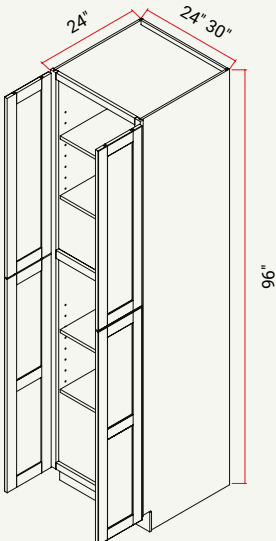

TALL | OVEN, BUTT DOORS, 3 DRAWERS, W/ 1 ADJ. SHELF

CABINET	SKU	DESCRIPTION	SIZE		
			W	H	D
TOC3396	CATOC3396FRC_	Tall Oven Cabinet 33"x 96" Chic	33	96	24

TALL | PANTRY, L/R DOOR, W/ 3 ADJ. SHELVES

CABINET	SKU	DESCRIPTION	SIZE		
			W	H	D
TP1884	CATP1884FRC_	Tall Pantry 18" x 84" Chic	18	84	24
TP1890	CATP1890FRC_	Tall Pantry 18" x 90" Chic	18	90	24

TALL | PANTRY, L/R DOOR, W/ 4 ADJ. SHELVES

CABINET	SKU	DESCRIPTION	SIZE		
			W	H	D
TP1896	CATP1896FRC_	Tall Pantry 18" x 96" Chic	18	96	24

TALL | PANTRY, BUTT DOORS, W/ 3 ADJ. SHELVES

CABINET	SKU	DESCRIPTION	SIZE		
			W	H	D
TP2484	CATP2484FRC_	Tall Pantry 24" x 84" Chic	24	84	24
TP2490	CATP2490FRC_	Tall Pantry 24" x 90" Chic	24	90	24
TP3084	CATP3084FRC_	Tall Pantry 30" x 84" Chic	30	84	24
TP3090	CATP3090FRC_	Tall Pantry 30" x 90" Chic	30	90	24