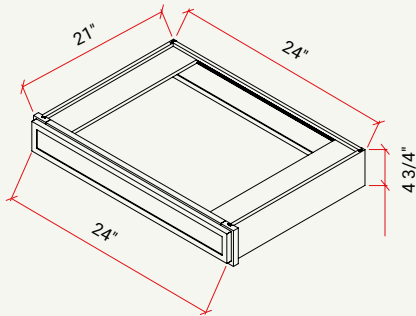

VANITY | KNEE DRAWER

CABINET	SKU	DESCRIPTION	SIZE		
			W	H	D
VKD24	CAVKD24FRC_	Knee Drawer 24" Chic	24	4.75	21