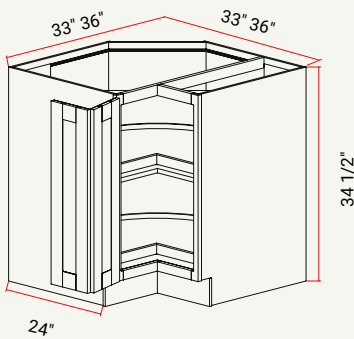

BASE | CORNER LAZY SUSAN BI-FOLD DOORS

CABINET	SKU	DESCRIPTION	SIZE		
			W	H	D
BLS33	CABLS33FRC_	Base Lazy Susan 33" Chic	15|21	34.5	24
BLS36	CABLS36FRC_	Base Lazy Susan 36" Chic	15|25	34.5	24