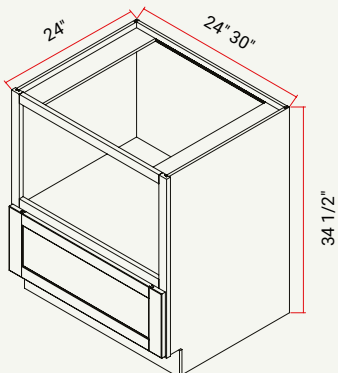

BASE | MICROWAVE

CABINET	SKU	DESCRIPTION	SIZE		
			W	H	D
BMC24	CABMC24FRC_	Base Microwave Cabinet 24" Chic	24	34.5	24
BMC30	CABMC30FRC_	Base Microwave Cabinet 30" Chic	30	34.5	24