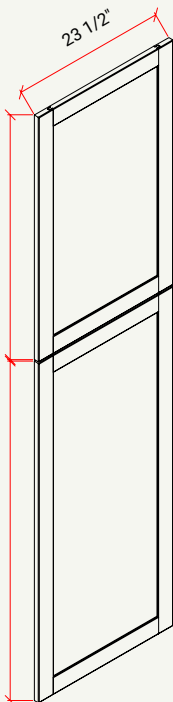

WALL | 39" W, BUTT DOORS

CABINET	SKU	DESCRIPTION	SIZE		
			W	H	D
W3930	CAW3930FRC_	Wall 39" x 30" Chic	39	30	12
W3936	CAW3936FRC_	Wall 39" x 36" Chic	39	36	12
W3942	CAW3942FRC_	Wall 39" x 42" Chic	39	42	12

VANITY | BASE, 3 DRAWER

CABINET	SKU	DESCRIPTION	SIZE		
			W	H	D
VDB122134	CAVDB122134FRC_	Vanity Drawer Base 12" Chic	12	34.5	21
VDB152134	CAVDB152134FRC_	Vanity Drawer Base 15" Chic	15	34.5	21
VDB182134	CAVDB182134FRC_	Vanity Drawer Base 18" Chic	18	34.5	21

CABINET	SKU	DESCRIPTION	SIZE		
			W	H	D
DP30	CADP30FRC_	Deco Panel 30" Chic	11.5	29.5	0.75
DP36	CADP36FRC_	Deco Panel 36" Chic	11.5	35.5	0.75
DP42	CADP42FRC_	Deco Panel 42" Chic	11.5	41.5	0.75

29 1/2"

DECO BASE PANEL

CABINET	SKU	DESCRIPTION	SIZE		
			W	H	D
DPBASE	CADPBFRC_	Deco Panel Base Chic	23.5	29.5	0.75

30" = 29 1/2"
36" = 35 1/2"
42" = 41 1/2"

84" = 79"
90" = 85"
96" = 91"

DP84
DP90
DP96

49 1/4"

DECO TALL PANEL

CABINET	SKU	DESCRIPTION	SIZE		
			W	H	D
DPT84	CADPT84FRC_	Deco Panel 84" Chic	23.5	79	0.75
DPT90	CADPT90FRC_	Deco Panel 90" Chic	23.5	85	0.75
DPT96	CADPT96FRC_	Deco Panel 96" Chic	23.5	91	0.75