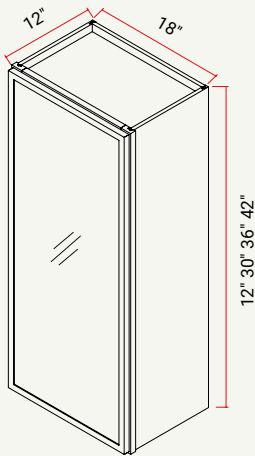

WALL | 27" W, BUTT DOORS

CABINET	SKU	DESCRIPTION	SIZE		
			W	H	D
WBC2730	CAWBC2730FRC_	Wall Blind Cabinet 27" x 30" Chic	27	30	12
WBC2736	CAWBC2736FRC_	Wall Blind Cabinet 27" x 36" Chic	27	36	12
WBC2742	CAWBC2742FRC_	Wall Blind Cabinet 27" x 42" Chic	27	42	12

WALL | GLASS DOOR INTERIOR WALL 9" W

CABINET	SKU	DESCRIPTION	SIZE		
			W	H	D
MIW 0912GD	CAMIW 0912GDFRC_	Glass Door Interior Wall 09" x 12" Glass Door Chic	9	12	12

WALL | GLASS DOOR INTERIOR WALL 12" W

CABINET	SKU	DESCRIPTION	SIZE		
			W	H	D
MIW 1212GD	CAMIW 1212GDFRC_	Glass Door Interior Wall 12" x 12" Glass Door Chic	12	12	12
MIW 1230GD	CAMIW 1230GDFRC_	Glass Door Interior Wall 12" x 30" Glass Door Chic	12	30	12
MIW 1236GD	CAMIW 1236GDFRC_	Glass Door Interior Wall 12" x 36" Glass Door Chic	12	36	12
MIW 1242GD	CAMIW 1242GDFRC_	Glass Door Interior Wall 12" x 42" Glass Door Chic	12	42	12

WALL | GLASS DOOR INTERIOR WALL 15" W

CABINET	SKU	DESCRIPTION	SIZE		
			W	H	D
MIW 1512GD	CAMIW 1512GDFRC_	Glass Door Interior Wall 15" x 12" Glass Door Chic	15	12	12
MIW 1530GD	CAMIW 1530GDFRC_	Glass Door Interior Wall 15" x 30" Glass Door Chic	15	30	12
MIW 1536GD	CAMIW 1536GDFRC_	Glass Door Interior Wall 15" x 36" Glass Door Chic	15	36	12
MIW 1542GD	CAMIW 1542GDFRC_	Glass Door Interior Wall 15" x 42" Glass Door Chic	15	42	12

WALL | GLASS DOOR INTERIOR WALL 18" W

CABINET	SKU	DESCRIPTION	SIZE		
			W	H	D
MIW 1812GD	CAMIW 1812GDFRC_	Glass Door Interior Wall 18" x 12" Glass Door Chic	18	12	12
MIW 1830GD	CAMIW 1830GDFRC_	Glass Door Interior Wall 18" x 30" Glass Door Chic	18	30	12
MIW 1836GD	CAMIW 1836GDFRC_	Glass Door Interior Wall 18" x 36" Glass Door Chic	18	36	12
MIW 1842GD	CAMIW 1842GDFRC_	Glass Door Interior Wall 18" x 42" Glass Door Chic	18	42	12