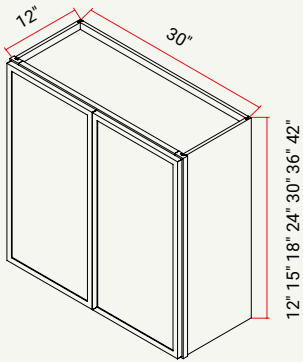

WALL | 30" W, BUTT DOORS

CABINET	SKU	DESCRIPTION	SIZE		
			W	H	D
W3012	CAW3012FRC_	Wall 30" x 12" Chic	30	12	12
W3015	CAW3015FRC_	Wall 30" x 15" Chic	30	15	12
W3018	CAW3018FRC_	Wall 30" x 18" Chic	30	18	12
W3024	CAW3024FRC_	Wall 30" x 24" Chic	30	24	12
W3030	CAW3030FRC_	Wall 30" x 30" Chic	30	30	12
W3036	CAW3036FRC_	Wall 30" x 36" Chic	30	36	12
W3042	CAW3042FRC_	Wall 30" x 42" Chic	30	42	12