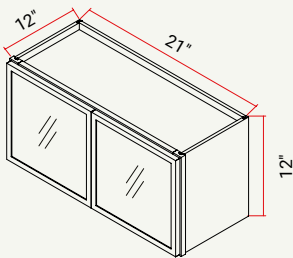

WALL | GLASS DOOR INTERIOR WALL 21" W

CABINET	SKU	DESCRIPTION	SIZE		
			W	H	D
MIW2112GD	CAMIW2112GDFRC_	Glass Door Interior Wall 21" x 12" Glass Door Chic	21	12	12