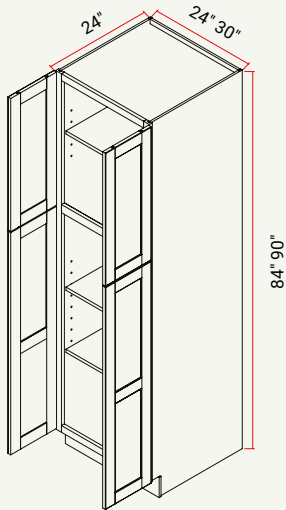

WALL | GLASS DOOR INTERIOR WALL 27" W

CABINET	SKU	DESCRIPTION	SIZE		
			W	H	D
MIW2712GD	CAMIW2712GDFRC_	Glass Door Interior Wall 27" x 12" Glass Door Chic	27	12	12

WALL | GLASS DOOR INTERIOR WALL 30" W

CABINET	SKU	DESCRIPTION	SIZE		
			W	H	D
MIW3012GD	CAMIW3012GDFRC_	Glass Door Interior Wall 30" x 12" Glass Door Chic	30	12	12
MIW3030GD	CAMIW3030GDFRC_	Glass Door Interior Wall 30" x 30" Glass Door Chic	30	30	12
MIW3036GD	CAMIW3036GDFRC_	Glass Door Interior Wall 30" x 36" Glass Door Chic	30	36	12
MIW3042GD	CAMIW3042GDFRC_	Glass Door Interior Wall 30" x 42" Glass Door Chic	30	42	12

WALL | GLASS DOOR INTERIOR WALL 33" W

CABINET	SKU	DESCRIPTION	SIZE		
			W	H	D
MIW3312GD	CAMIW3312GDFRC_	Glass Door Interior Wall 33" x 12" Glass Door Chic	33	12	12

WALL | GLASS DOOR INTERIOR WALL 36" W

CABINET	SKU	DESCRIPTION	SIZE		
			W	H	D
MIW3612GD	CAMIW3612GDFRC_	Glass Door Interior Wall 36" x 12" Glass Door Chic	36	12	12
MIW3630GD	CAMIW3630GDFRC_	Glass Door Interior Wall 36" x 30" Glass Door Chic	36	30	12
MIW3636GD	CAMIW3636GDFRC_	Glass Door Interior Wall 36" x 36" Glass Door Chic	36	36	12
MIW3642GD	CAMIW3642GDFRC_	Glass Door Interior Wall 36" x 42" Glass Door Chic	36	42	12

TALL | OVEN, BUTT DOORS, 3 DRAWERS, W/ 1 ADJ. SHELF

CABINET	SKU	DESCRIPTION	SIZE		
			W	H	D
TOC3396	CATOC3396FRC_	Tall Oven Cabinet 33"x 96" Chic	33	96	24

TALL | PANTRY, L/R DOOR, W/ 3 ADJ. SHELVES

CABINET	SKU	DESCRIPTION	SIZE		
			W	H	D
TP1884	CATP1884FRC_	Tall Pantry 18" x 84" Chic	18	84	24
TP1890	CATP1890FRC_	Tall Pantry 18" x 90" Chic	18	90	24

TALL | PANTRY, L/R DOOR, W/ 4 ADJ. SHELVES

CABINET	SKU	DESCRIPTION	SIZE		
			W	H	D
TP1896	CATP1896FRC_	Tall Pantry 18" x 96" Chic	18	96	24

TALL | PANTRY, BUTT DOORS, W/ 3 ADJ. SHELVES

CABINET	SKU	DESCRIPTION	SIZE		
			W	H	D
TP2484	CATP2484FRC_	Tall Pantry 24" x 84" Chic	24	84	24
TP2490	CATP2490FRC_	Tall Pantry 24" x 90" Chic	24	90	24
TP3084	CATP3084FRC_	Tall Pantry 30" x 84" Chic	30	84	24
TP3090	CATP3090FRC_	Tall Pantry 30" x 90" Chic	30	90	24