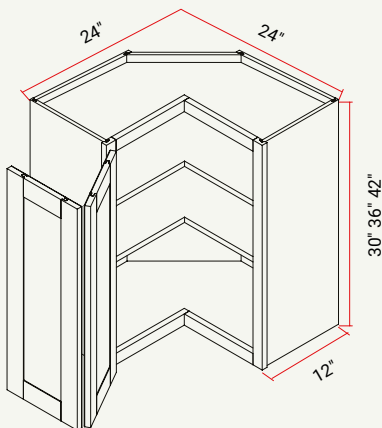

SINK BASE | BUTT DOORS, 1 FALSE FRONT

CABINET	SKU	DESCRIPTION	SIZE		
			W	H	D
SB24	CASB24FRC_	Sink Base 24" Chic	24	34.5	24
SB27	CASB27FRC_	Sink Base 27" Chic	27	34.5	24
SB30	CASB30FRC_	Sink Base 30" Chic	30	34.5	24
SB33	CASB33FRC_	Sink Base 33" Chic	33	34.5	24
SB36	CASB36FRC_	Sink Base 36" Chic	36	34.5	24
SB39	CASB39FRC_	Sink Base 39" Chic	39	34.5	24
SB42	CASB42FRC_	Sink Base 42" Chic	42	34.5	24

CORNER WALL AND BASE

Forte Glacier (G)

Nightfall (N)

Clay (C)

WALL | DIAGONAL WALL CORNER

CABINET	SKU	DESCRIPTION	SIZE		
			W	H	D
DWC2415	CAWSC2415FRC_	Diagonal Wall Corner 24" x 15" Chic	24	15	12
DWC2430	CAWSC2430FRC_	Diagonal Wall Corner 24" x 30" Chic	24	30	12
DWC2436	CAWSC2436FRC_	Diagonal Wall Corner 24" x 36" Chic	24	36	12
DWC2442	CAWSC2442FRC_	Diagonal Wall Corner 24" x 42" Chic	24	42	12

WALL | GLASS DOOR INTERIOR DIAGONAL WALL CORNER 24" W

CABINET	SKU	DESCRIPTION	SIZE		
			W	H	D
MIDWC 2412GD	CAMIDWC 2412GDFRC_	Glass Door Interior Diagonal Wall Corner 24" x 12" Glass Door Chic	24	12	12
MIDWC 2430GD	CAMIDWC 2430GDFRC_	Glass Door Interior Diagonal Wall Corner 24" x 30" Glass Door Chic	24	30	12
MIDWC 2436GD	CAMIDWC 2436GDFRC_	Glass Door Interior Diagonal Wall Corner 24" x 36" Glass Door Chic	24	36	12
MIDWC 2442GD	CAMIDWC 2442GDFRC_	Glass Door Interior Diagonal Wall Corner 24" x 42" Glass Door Chic	24	42	12