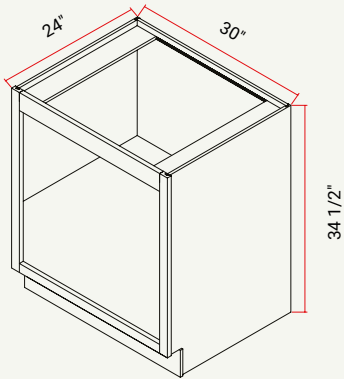

BASE | OVEN

CABINET	SKU	DESCRIPTION	SIZE		
			W	H	D
BOC30	CABOC30FRC_	Base Oven Cabinet 30" Chic	30	34.5	24