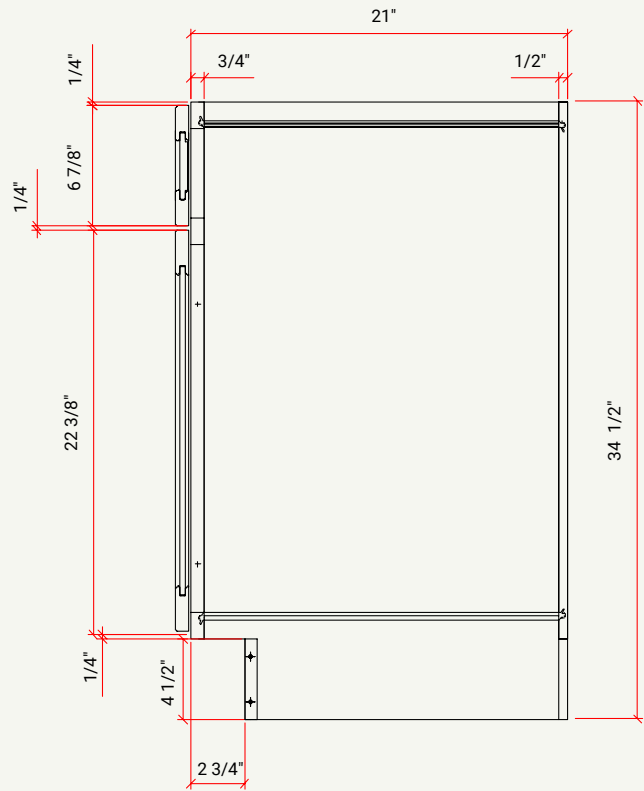

Vanity Sink Base Cabinet