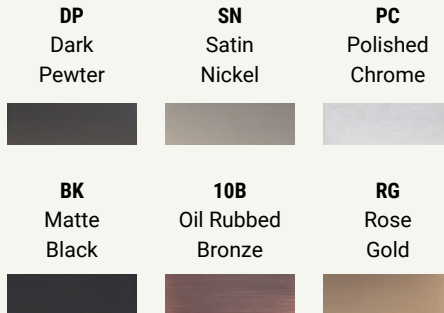

MIAMI COLLECTION

K-83125
SQUARE KNOB
1"

PROJECTION 23 mm
WIDTH 1"
LENGTH 1"

P-81572
MIAMI PULL
128 MM C/C

PROJECTION 27 mm
WIDTH 8.5 mm
LENGTH 149 mm

P-80572
MIAMI PULL
96 MM C/C

PROJECTION 27 mm
WIDTH 8.2 mm
LENGTH 120 mm

P-83572
MIAMI PULL
160 MM C/C

PROJECTION 27 mm
WIDTH 9 mm
LENGTH 190 mm