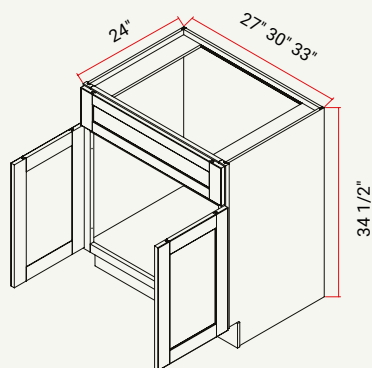

BASE | BUTT DOORS W/ ADJ. SHELF, 1 DRAWER

CABINET	SKU	DESCRIPTION	SIZE		
			W	H	D
B24	CAB24FRF_	Base 24"	24	34.5	24
B27	CAB27FRF_	Base 27"	27	34.5	24
B30	CAB30FRF_	Base 30"	30	34.5	24
B33	CAB33FRF_	Base 33"	33	34.5	24
B36	CAB36FRF_	Base 36"	36	34.5	24

BASE | BUTT DOORS W/ADJ. SHELF, 2 DRAWERS

CABINET	SKU	DESCRIPTION	SIZE		
			W	H	D
B36	CAB36FRF_	Base 36"	36	34.5	24

BASE | FULL HEIGHT L/R DOOR W/ ADJ. SHELF

CABINET	SKU	DESCRIPTION	SIZE		
			W	H	D
B09FHD	CAB09FHDFRF_	Base 09" Full Height Door	9	34.5	24
B12FHD	CAB12FHDFRF_	Base 12" Full Height Door	12	34.5	24
B15FHD	CAB15FHDFRF_	Base 15" Full Height Door	15	34.5	24
B18FHD	CAB18FHDFRF_	Base 18" Full Height Door	18	34.5	24