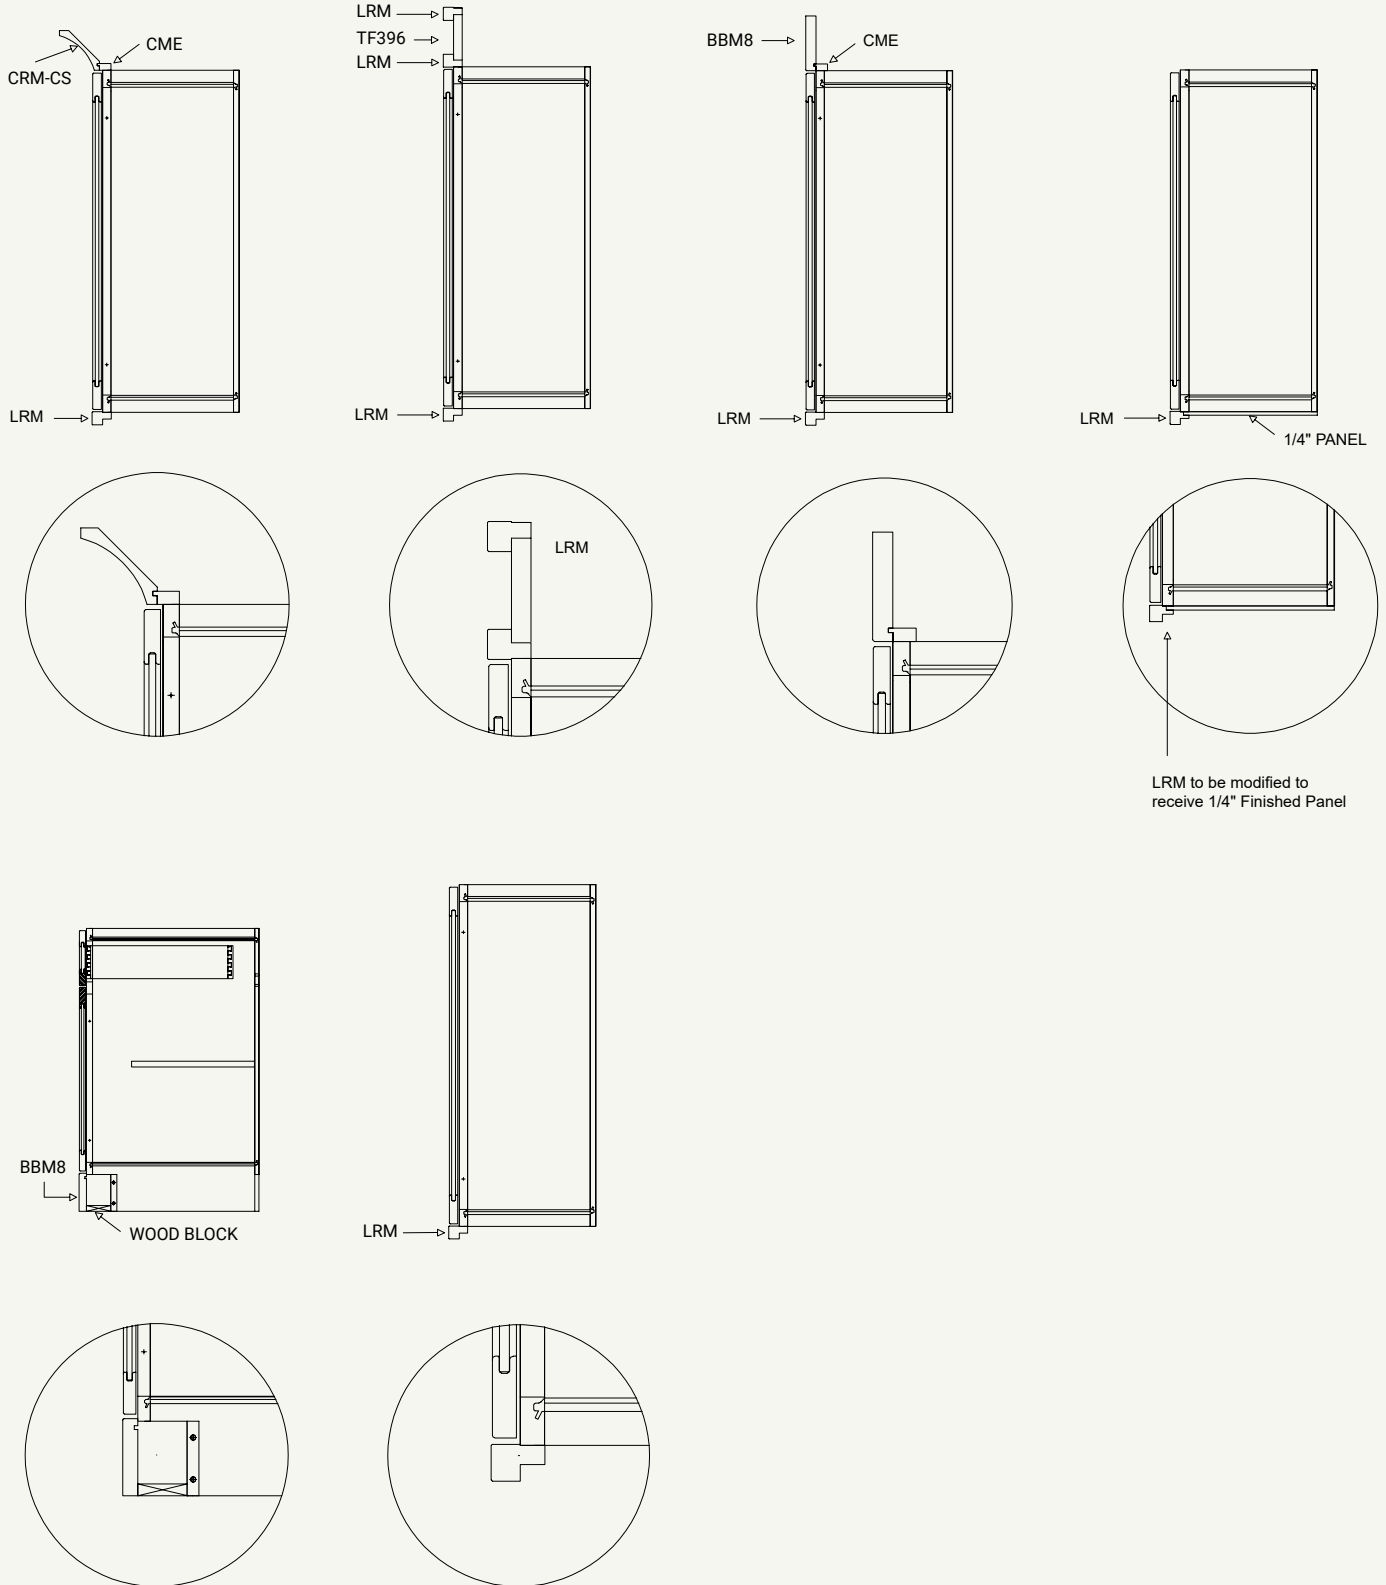

MOLDING PROFILE OPTIONS