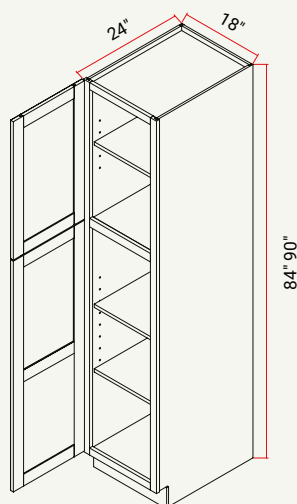

BASE | BUTT DOORS W/ ADJ. SHELF, 1 DRAWER

CABINET	SKU	DESCRIPTION	SIZE		
			W	H	D
B24	CAB24FRF_	Base 24"	24	34.5	24
B27	CAB27FRF_	Base 27"	27	34.5	24
B30	CAB30FRF_	Base 30"	30	34.5	24
B33	CAB33FRF_	Base 33"	33	34.5	24
B36	CAB36FRF_	Base 36"	36	34.5	24

BASE | BUTT DOORS W/ADJ. SHELF, 2 DRAWERS

CABINET	SKU	DESCRIPTION	SIZE		
			W	H	D
B36	CAB36FRF_	Base 36"	36	34.5	24

BASE | FULL HEIGHT L/R DOOR W/ ADJ. SHELF

CABINET	SKU	DESCRIPTION	SIZE		
			W	H	D
B09FHD	CAB09FHDFRF_	Base 09" Full Height Door	9	34.5	24
B12FHD	CAB12FHDFRF_	Base 12" Full Height Door	12	34.5	24
B15FHD	CAB15FHDFRF_	Base 15" Full Height Door	15	34.5	24
B18FHD	CAB18FHDFRF_	Base 18" Full Height Door	18	34.5	24

WALL | MICROWAVE

CABINET	SKU	DESCRIPTION	SIZE		
			W	H	D
MWC3018	CAMWC3018FRF_	Microwave Wall Cabinet 30" x 18"	30	18	12

WALL CABINET SPECIFICATIONS

Wall Cabinet 12", 15", 18"

Wall Cabinet 24"

Wall Cabinet 30", 36"

Forte Harvest (H)

Forte Clay (C)

TALL | PANTRY, L/R DOOR, W/ 3 ADJ. SHELVES

CABINET	SKU	DESCRIPTION	SIZE		
			W	H	D
TP1884	CATP1884FRF_	Tall Pantry 18" x 84"	18	84	24
TP1890	CATP1890FRF_	Tall Pantry 18" x 90"	18	90	24