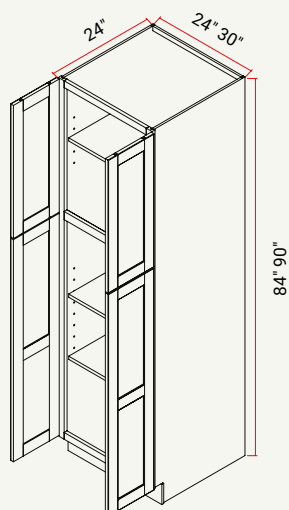

BASE | BUTT DOORS W/ ADJ. SHELF, 1 DRAWER

CABINET	SKU	DESCRIPTION	SIZE		
			W	H	D
B24	CAB24FRF_	Base 24"	24	34.5	24
B27	CAB27FRF_	Base 27"	27	34.5	24
B30	CAB30FRF_	Base 30"	30	34.5	24
B33	CAB33FRF_	Base 33"	33	34.5	24
B36	CAB36FRF_	Base 36"	36	34.5	24

BASE | BUTT DOORS W/ADJ. SHELF, 2 DRAWERS

CABINET	SKU	DESCRIPTION	SIZE		
			W	H	D
B36	CAB36FRF_	Base 36"	36	34.5	24

BASE | FULL HEIGHT L/R DOOR W/ ADJ. SHELF

CABINET	SKU	DESCRIPTION	SIZE		
			W	H	D
B09FHD	CAB09FHDFRF_	Base 09" Full Height Door	9	34.5	24
B12FHD	CAB12FHDFRF_	Base 12" Full Height Door	12	34.5	24
B15FHD	CAB15FHDFRF_	Base 15" Full Height Door	15	34.5	24
B18FHD	CAB18FHDFRF_	Base 18" Full Height Door	18	34.5	24

Forte Harvest (H)

Forte Clay (C)

TALL | PANTRY, L/R DOOR, W/ 3 ADJ. SHELVES

CABINET	SKU	DESCRIPTION	SIZE		
			W	H	D
TP1884	CATP1884FRF_	Tall Pantry 18" x 84"	18	84	24
TP1890	CATP1890FRF_	Tall Pantry 18" x 90"	18	90	24

TALL | PANTRY, L/R DOOR, W/ 4 ADJ. SHELVES

CABINET	SKU	DESCRIPTION	SIZE		
			W	H	D
TP1896	CATP1896FRF_	Tall Pantry 18" x 96"	18	96	24

TALL | PANTRY, BUTT DOORS, W/ 3 ADJ. SHELVES

CABINET	SKU	DESCRIPTION	SIZE		
			W	H	D
TP2484	CATP2484FRF_	Tall Pantry 24" x 84"	24	84	24
TP2490	CATP2490FRF_	Tall Pantry 24" x 90"	24	90	24
TP3084	CATP3084FRF_	Tall Pantry 30" x 84"	30	84	24
TP3090	CATP3090FRF_	Tall Pantry 30" x 90"	30	90	24