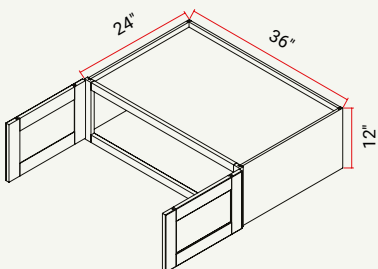

WALL | 12" H X 24" DEEP BUTT DOORS

CABINET	SKU	DESCRIPTION	SIZE		
			W	H	D
W361224	CAW361224FRF_	Wall 36" x 12" x 24"	36	12	24