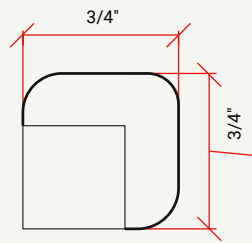

MOLDINGS PROFILES

BBM

CME

OCM

CABINET	SKU	DESCRIPTION	SIZE			FACE LENGTH
			W	H	D	
BBM	CABBMFRF_	Base Board Molding	0.875	96	4.75	
CRM-CS	CACRM-CSFRF_	Crown Molding - Small - Cove	2.5	96	2.5	3.5
CRM-CL	CACRM-CLFRF_	Crown Molding - Large - Cove	4.5	96	4.5	6.35
CME	CACMEFRF_	Crown Molding Extension	1.5	96	0.625	
QRM	CAQRMFRF_	Quarter Round Molding 8"	0.75	96	0.75	
LRM	CALRMFRF_	Light Rail Molding	1.625	96	1.125	
OCM	CAOCMFRF_	Outside Corner Molding 96"	0.75	96	0.75	
SCM	CARSFRF_	Round Scribe Molding 1 1/8" x 1/4" x 96"	1.125	96	0.25	
TK	CATKFRF_	Toe Kick 96"	4.5	96.00	0.25	

*Finished edges indicated by bold lines on side view of drawings.