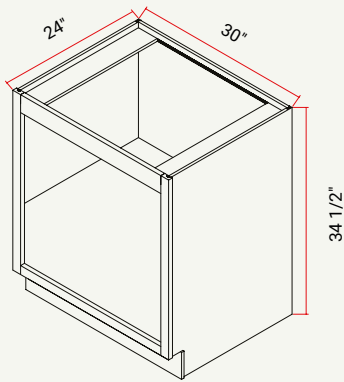

BASE | OVEN

CABINET	SKU	DESCRIPTION	SIZE		
			W	H	D
BOC30	CABOC30FRF_	Base Oven Cabinet 30"	30	34.5	24