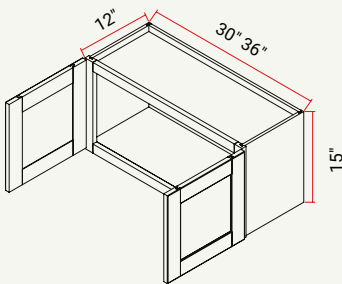

WALL | 15" BUTT DOORS

CABINET	SKU	DESCRIPTION	SIZE		
			W	H	D
W3015	CAW3015FRF_	Wall 30" x 15"	30	15	12
W3615	CAW3615FRF_	Wall 36" x 15"	36	15	12