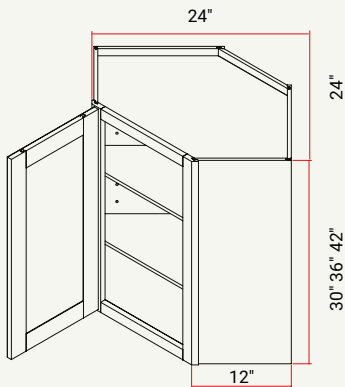

CABINET	SKU	DESCRIPTION	SIZE		
			W	H	D
BLS33	CABLS33FRF_	Base Lazy Susan 33"	15 21	34.5	24
BLS36	CABLS36FRF_	Base Lazy Susan 36"	15 25	34.5	24

BASE | BLIND CORNER L/R DOOR

CABINET	SKU	DESCRIPTION	SIZE		
			W	H	D
BBC42	CABBC42FRF_	Blind Base Cabinet 42"	42	34.5	24
BBC48	CABBC48FRF_	Blind Base Cabinet 48"	48	34.5	24

BASE | CORNER SINK L/R DOOR

CABINET	SKU	DESCRIPTION	SIZE		
			W	H	D
CSB36	CACSB36FRF_	Corner Sink Base 36"	17.5	34.5	23.5

WALL | CORNER L/R DOOR

CABINE	SKU	DESCRIPTION	SIZE		
			W	H	D
WDC2430	CADWC2430FRF_	Wall Diagonal Corner 24" x 30" 2 Adj. Shelves	24	30	12
WDC2436	CADWC2436FRF_	Wall Diagonal Corner 24" x 36" 2 Adj. Shelves	24	36	12
WDC2442	CADWC2442FRF_	Wall Diagonal Corner 24" x 42" 3 Adj. Shelves	24	42	12