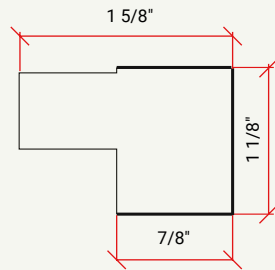

MOLDINGS PROFILES

BBM

CME

LRM

CABINET	SKU	DESCRIPTION	SIZE			FACE LENGTH
			W	H	D	
BBM	CABBMFRF_	Base Board Molding	0.875	96	4.75	
CRM-CS	CACRM-CSFRF_	Crown Molding - Small - Cove	2.5	96	2.5	3.5
CRM-CL	CACRM-CLFRF_	Crown Molding - Large - Cove	4.5	96	4.5	6.35
CME	CACMEFRF_	Crown Molding Extension	1.5	96	0.625	
QRM	CAQRMFRF_	Quarter Round Molding 8"	0.75	96	0.75	
LRM	CALRMFRF_	Light Rail Molding	1.625	96	1.125	
OCM	CAOCMFRF_	Outside Corner Molding 96"	0.75	96	0.75	
SCM	CARSFRF_	Round Scribe Molding 1 1/8" x 1/4" x 96"	1.125	96	0.25	
TK	CATKFRF_	Toe Kick 96"	4.5	96.00	0.25	

*Finished edges indicated by bold lines on side view of drawings.