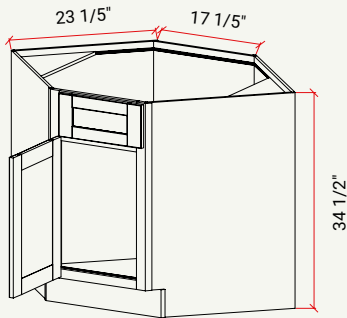

BASE | 2 DRAWERS

CABINET	SKU	DESCRIPTION	SIZE		
			W	H	D
2DB30	CA2DB30FRF_	2 Drawer Base 30"	30	34.5	24
2DB36	CA2DB36FRF_	2 Drawer Base 36"	36	34.5	24

BASE | OVEN

CABINET	SKU	DESCRIPTION	SIZE		
			W	H	D
BOC30	CABOC30FRF_	Base Oven Cabinet 30"	30	34.5	24

BASE | MICROWAVE

CABINET	SKU	DESCRIPTION	SIZE		
			W	H	D
BMC30	CABMC30FRF_	Base Microwave Cabinet 30"	30	34.5	24

CORNER WALL AND BASE

Forte Glacier (G)

Forte Mist (M)

Forte Harvest (H)

Forte Clay (C)

BASE | CORNER LAZY SUSAN L/R BI-FOLD DOOR

CABINET	SKU	DESCRIPTION	SIZE		
			W	H	D
BLS33	CABLS33FRF_	Base Lazy Susan 33"	15 21	34.5	24
BLS36	CABLS36FRF_	Base Lazy Susan 36"	15 25	34.5	24

BASE | BLIND CORNER L/R DOOR

CABINET	SKU	DESCRIPTION	SIZE		
			W	H	D
BBC42	CABBC42FRF_	Blind Base Cabinet 42"	42	34.5	24
BBC48	CABBC48FRF_	Blind Base Cabinet 48"	48	34.5	24