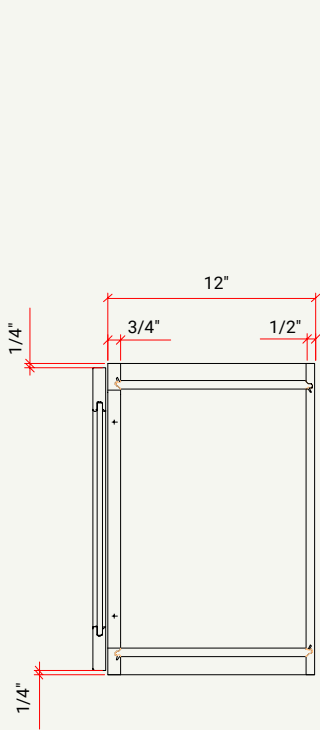

WALL CABINET SPECIFICATIONS

Wall Cabinet 12", 15", 18"