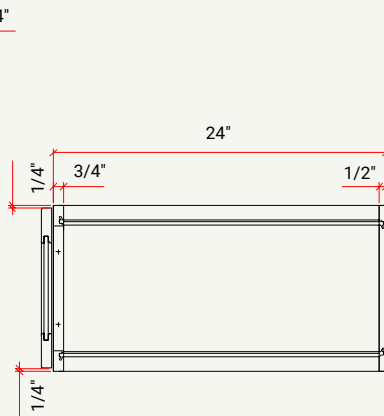

Wall Cabinet 12" High x 24" Deep