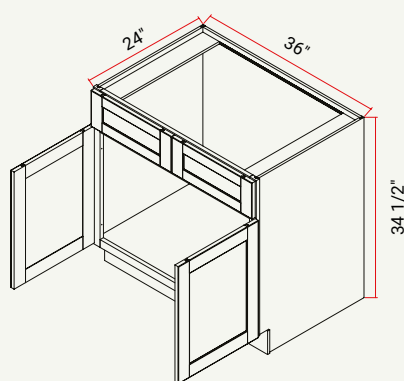

BASE | BUTT DOORS W/ADJ. SHELF, 2 DRAWERS

CABINET	SKU	DESCRIPTION	SIZE		
			W	H	D
B36	CAB36FRF_	Base 36"	36	34.5	24

BASE | FULL HEIGHT L/R DOOR W/ ADJ. SHELF

CABINET	SKU	DESCRIPTION	SIZE		
			W	H	D
B09FHD	CAB09FHDFRF_	Base 09" Full Height Door	9	34.5	24
B12FHD	CAB12FHDFRF_	Base 12" Full Height Door	12	34.5	24
B15FHD	CAB15FHDFRF_	Base 15" Full Height Door	15	34.5	24
B18FHD	CAB18FHDFRF_	Base 18" Full Height Door	18	34.5	24

SINK BASE | BUTT DOORS, 1 FALSE FRONT

CABINET	SKU	DESCRIPTION	SIZE		
			W	H	D
SB27	CASB27FRF_	Sink Base 27"	27	34.5	24
SB30	CASB30FRF_	Sink Base 30"	30	34.5	24
SB33	CASB33FRF_	Sink Base 33"	33	34.5	24

SINK BASE | BUTT DOORS, 2 FALSE FRONTS