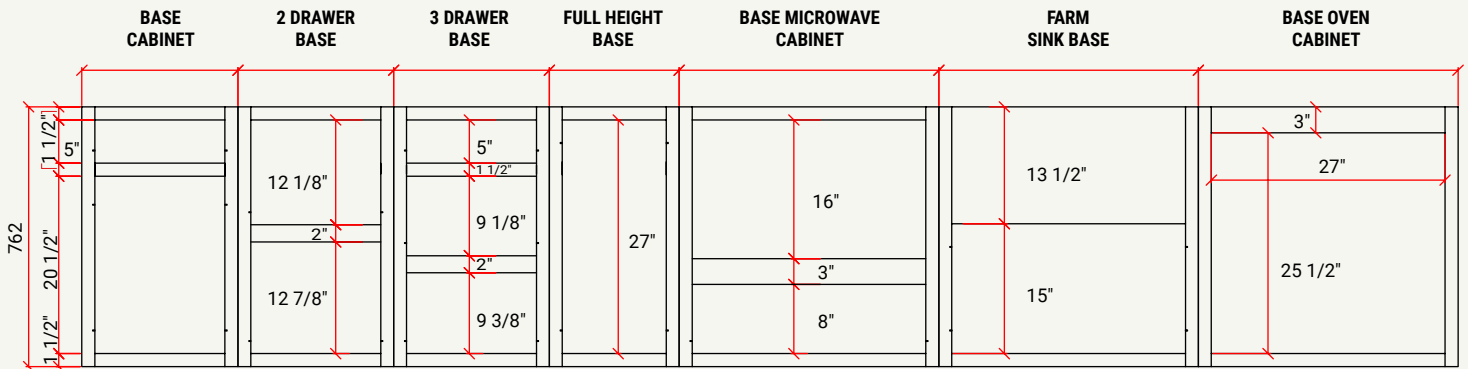

BASE | CORNER SINK L/R DOOR

CABINET	SKU	DESCRIPTION	SIZE		
			W	H	D
CSB36	CACSB36FRF_	Corner Sink Base 36"	17.5	34.5	23.5

WALL | CORNER L/R DOOR

CABINE	SKU	DESCRIPTION	SIZE		
			W	H	D
WDC2430	CADWC2430FRF_	Wall Diagonal Corner 24" x 30" 2 Adj. Shelves	24	30	12
WDC2436	CADWC2436FRF_	Wall Diagonal Corner 24" x 36" 2 Adj. Shelves	24	36	12
WDC2442	CADWC2442FRF_	Wall Diagonal Corner 24" x 42" 3 Adj. Shelves	24	42	12

FACE FRAME DRAWINGS BASE-WALL

BASE CABINET SPECIFICATION

Base Cabinet

Full Height Door Base Cabinet

Sink Base Cabinet

Farm Sink Base Cabinet

Microwave Base Cabinet

Base Lazy Susan Cabinet