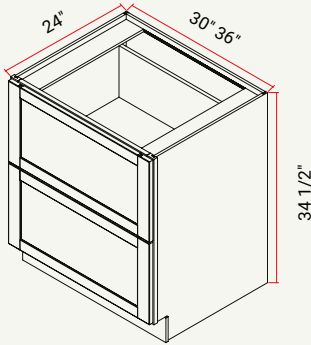

BASE | 2 DRAWERS

CABINET	SKU	DESCRIPTION	SIZE		
			W	H	D
2DB30	CA2DB30FRF_	2 Drawer Base 30"	30	34.5	24
2DB36	CA2DB36FRF_	2 Drawer Base 36"	36	34.5	24