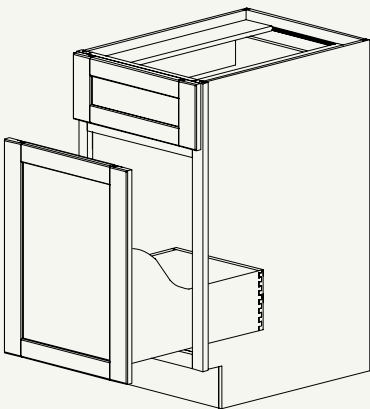

Base Waste Basket Kit
BWB15KIT / BWB18KIT

** Trash cans sold separately
30QTCAN / 50QTCAN