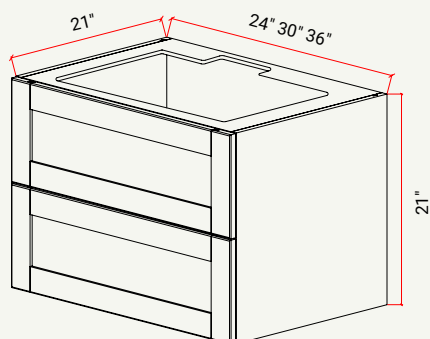

FLOATING VANITY | SINK BASE, 2 DRAWER

CABINET	SKU	DESCRIPTION	SIZE		
			W	H	D
FVSB2DRW24	CAFVSB2DRW24	Vanity Sink 2 Drawer 24"	24	21	21
FVSB2DRW30	CAFVSB2DRW30	Vanity Sink 2 Drawer 30"	30	21	21
FVSB2DRW36	CAFVSB2DRW36	Vanity Sink 2 Drawer 36"	36	21	21