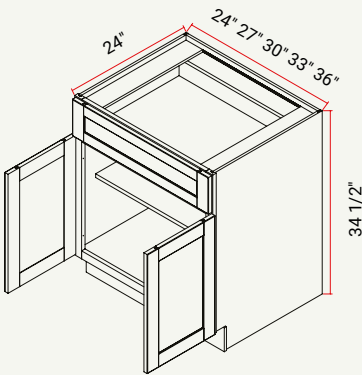

Forte Harvest (H)

Forte Clay (C)

BASE | L/R DOOR W/ ADJ. SHELF, 1 DRAWER

CABINET	SKU	DESCRIPTION	SIZE		
			W	H	D
B12	CAB12FRF_	Base 12"	12	34.5	24
B15	CAB15FRF_	Base 15"	15	34.5	24
B18	CAB18FRF_	Base 18"	18	34.5	24
B21	CAB21FRF_	Base 21"	21	34.5	24

BASE | BUTT DOORS W/ ADJ. SHELF, 1 DRAWER

CABINET	SKU	DESCRIPTION	SIZE		
			W	H	D
B24	CAB24FRF_	Base 24"	24	34.5	24
B27	CAB27FRF_	Base 27"	27	34.5	24
B30	CAB30FRF_	Base 30"	30	34.5	24
B33	CAB33FRF_	Base 33"	33	34.5	24
B36	CAB36FRF_	Base 36"	36	34.5	24

BASE | BUTT DOORS W/ADJ. SHELF, 2 DRAWERS

CABINET	SKU	DESCRIPTION	SIZE		
			W	H	D
B36	CAB36FRF_	Base 36"	36	34.5	24

BASE | FULL HEIGHT L/R DOOR W/ ADJ. SHELF

CABINET	SKU	DESCRIPTION	SIZE		
			W	H	D
B09FHD	CAB09FHDFRF_	Base 09" Full Height Door	9	34.5	24
B12FHD	CAB12FHDFRF_	Base 12" Full Height Door	12	34.5	24
B15FHD	CAB15FHDFRF_	Base 15" Full Height Door	15	34.5	24
B18FHD	CAB18FHDFRF_	Base 18" Full Height Door	18	34.5	24