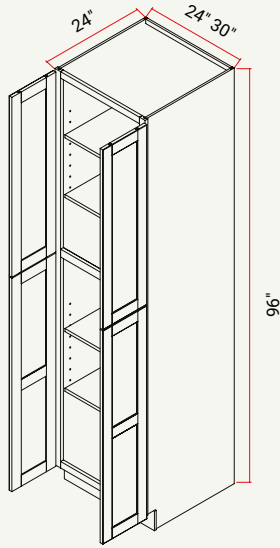

BASE | BUTT DOORS W/ ADJ. SHELF, 1 DRAWER

CABINET	SKU	DESCRIPTION	SIZE		
			W	H	D
B24	CAB24FRF_	Base 24"	24	34.5	24
B27	CAB27FRF_	Base 27"	27	34.5	24
B30	CAB30FRF_	Base 30"	30	34.5	24
B33	CAB33FRF_	Base 33"	33	34.5	24
B36	CAB36FRF_	Base 36"	36	34.5	24

BASE | BUTT DOORS W/ADJ. SHELF, 2 DRAWERS

CABINET	SKU	DESCRIPTION	SIZE		
			W	H	D
B36	CAB36FRF_	Base 36"	36	34.5	24

BASE | FULL HEIGHT L/R DOOR W/ ADJ. SHELF

CABINET	SKU	DESCRIPTION	SIZE		
			W	H	D
B09FHD	CAB09FHDFRF_	Base 09" Full Height Door	9	34.5	24
B12FHD	CAB12FHDFRF_	Base 12" Full Height Door	12	34.5	24
B15FHD	CAB15FHDFRF_	Base 15" Full Height Door	15	34.5	24
B18FHD	CAB18FHDFRF_	Base 18" Full Height Door	18	34.5	24

Forte Harvest (H)

Forte Clay (C)

TALL | PANTRY, L/R DOOR, W/ 3 ADJ. SHELVES

CABINET	SKU	DESCRIPTION	SIZE		
			W	H	D
TP1884	CATP1884FRF_	Tall Pantry 18" x 84"	18	84	24
TP1890	CATP1890FRF_	Tall Pantry 18" x 90"	18	90	24

TALL | PANTRY, L/R DOOR, W/ 4 ADJ. SHELVES

CABINET	SKU	DESCRIPTION	SIZE		
			W	H	D
TP1896	CATP1896FRF_	Tall Pantry 18" x 96"	18	96	24

TALL | PANTRY, BUTT DOORS, W/ 3 ADJ. SHELVES

CABINET	SKU	DESCRIPTION	SIZE		
			W	H	D
TP2484	CATP2484FRF_	Tall Pantry 24" x 84"	24	84	24
TP2490	CATP2490FRF_	Tall Pantry 24" x 90"	24	90	24
TP3084	CATP3084FRF_	Tall Pantry 30" x 84"	30	84	24
TP3090	CATP3090FRF_	Tall Pantry 30" x 90"	30	90	24