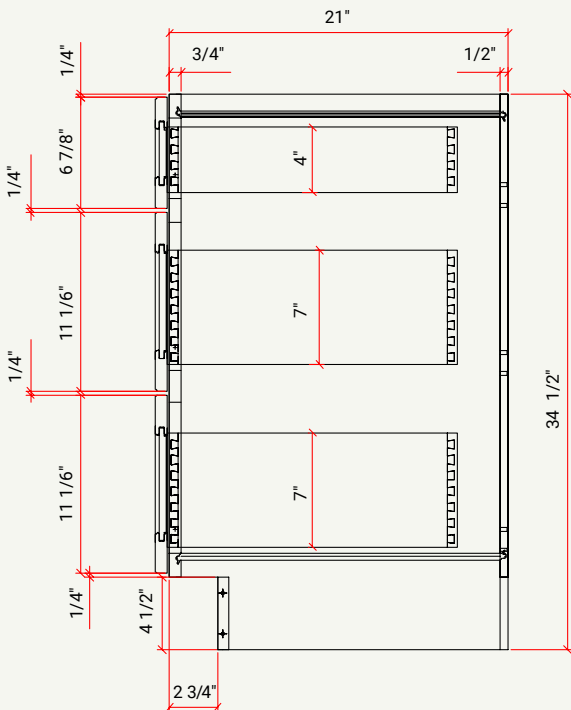

Vanity 3 Drawer Base Cabinet