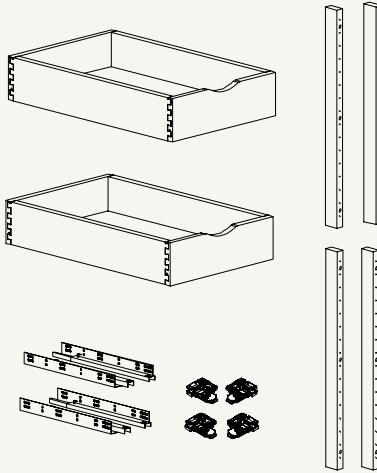

ACCESSORIES

Roll Out Tray Kit
ROTKIT15 / ROTKIT18 / ROTKIT21
ROTKIT24 / ROTKIT27 / ROTKIT30
ROTKIT36

Roll Tray Kit Includes
2 x Roll Out Trays
2 x Sets of Soft-Close Slides
4 x Vertical Cleats
And Screws

*Cabinet not included