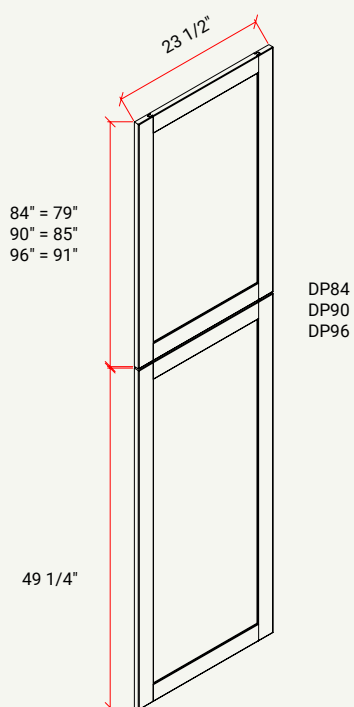

CABINET	SKU	DESCRIPTION	SIZE		
			W	H	D
WDD30	CADP30FRF_	Deco Panel 30"	11.5	29.5	x
WDD36	CADP36FRF_	Deco Panel 36"	11.5	35.5	x
WDD42	CADP42FRF_	Deco Panel 42"	11.5	41.5	x

DECO BASE PANEL

CABINET	SKU	DESCRIPTION	SIZE		
			W	H	D
BDD	CADPBRF_	Deco Panel Base	23.5	29.5	x