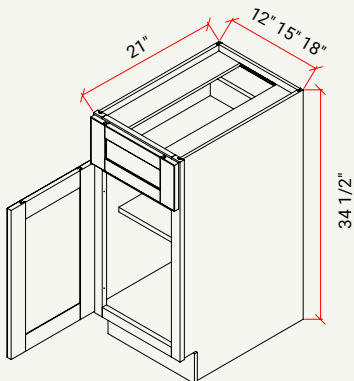

VANITY | BASE, L/R DOOR, 1 DRAWER, 1 ADJ. SHELF

CABINET	SKU	DESCRIPTION	SIZE		
			W	H	D
VB122134	CAVB12FRF_	Vanity Base 12"	12	34.5	21
VB152134	CAVB15FRF_	Vanity Base 15"	15	34.5	21
VB182134	CAVB18FRF_	Vanity Base 18"	18	34.5	21