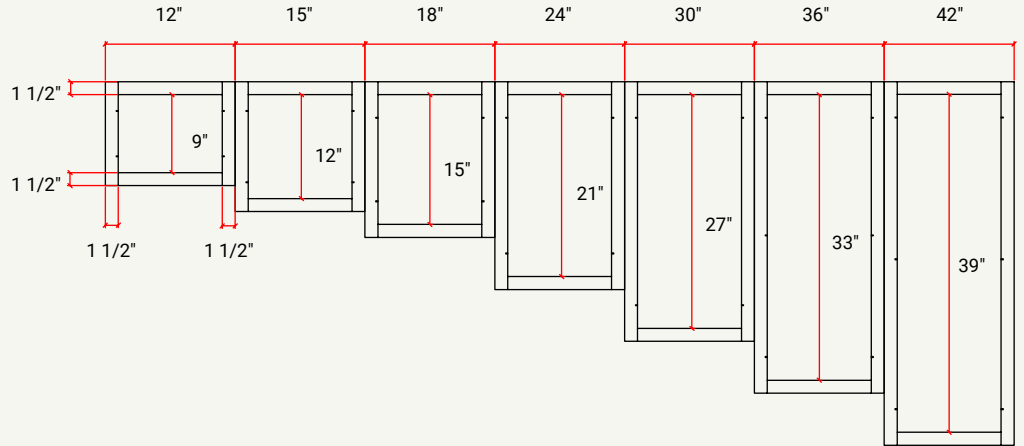

FACE FRAME DRAWINGS BASE-WALL