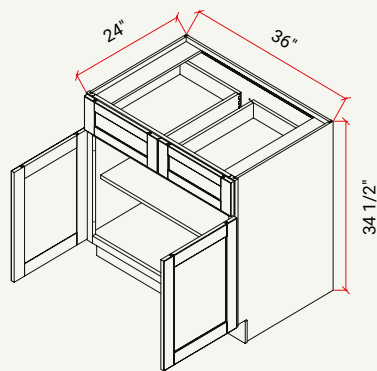

Forte Harvest (H)

Forte Clay (C)

BASE | L/R DOOR W/ ADJ. SHELF, 1 DRAWER

CABINET	SKU	DESCRIPTION	SIZE		
			W	H	D
B12	CAB12FRF_	Base 12"	12	34.5	24
B15	CAB15FRF_	Base 15"	15	34.5	24
B18	CAB18FRF_	Base 18"	18	34.5	24
B21	CAB21FRF_	Base 21"	21	34.5	24

BASE | BUTT DOORS W/ ADJ. SHELF, 1 DRAWER

CABINET	SKU	DESCRIPTION	SIZE		
			W	H	D
B24	CAB24FRF_	Base 24"	24	34.5	24
B27	CAB27FRF_	Base 27"	27	34.5	24
B30	CAB30FRF_	Base 30"	30	34.5	24
B33	CAB33FRF_	Base 33"	33	34.5	24
B36	CAB36FRF_	Base 36"	36	34.5	24