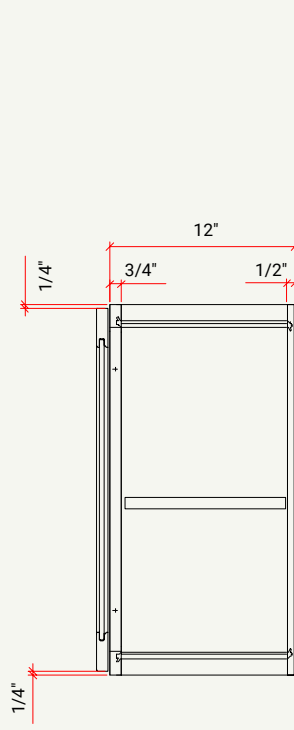

BASE | BUTT DOORS W/ ADJ. SHELF, 1 DRAWER

CABINET	SKU	DESCRIPTION	SIZE		
			W	H	D
B24	CAB24FRF_	Base 24"	24	34.5	24
B27	CAB27FRF_	Base 27"	27	34.5	24
B30	CAB30FRF_	Base 30"	30	34.5	24
B33	CAB33FRF_	Base 33"	33	34.5	24
B36	CAB36FRF_	Base 36"	36	34.5	24

BASE | BUTT DOORS W/ADJ. SHELF, 2 DRAWERS

CABINET	SKU	DESCRIPTION	SIZE		
			W	H	D
B36	CAB36FRF_	Base 36"	36	34.5	24

BASE | FULL HEIGHT L/R DOOR W/ ADJ. SHELF

CABINET	SKU	DESCRIPTION	SIZE		
			W	H	D
B09FHD	CAB09FHDFRF_	Base 09" Full Height Door	9	34.5	24
B12FHD	CAB12FHDFRF_	Base 12" Full Height Door	12	34.5	24
B15FHD	CAB15FHDFRF_	Base 15" Full Height Door	15	34.5	24
B18FHD	CAB18FHDFRF_	Base 18" Full Height Door	18	34.5	24

CABINET	SKU	DESCRIPTION	SIZE		
			W	H	D
BLS33	CABLS33FRF_	Base Lazy Susan 33"	15 21	34.5	24
BLS36	CABLS36FRF_	Base Lazy Susan 36"	15 25	34.5	24

BASE | BLIND CORNER L/R DOOR

CABINET	SKU	DESCRIPTION	SIZE		
			W	H	D
BBC42	CABBC42FRF_	Blind Base Cabinet 42"	42	34.5	24
BBC48	CABBC48FRF_	Blind Base Cabinet 48"	48	34.5	24

WALL | MICROWAVE

CABINET	SKU	DESCRIPTION	SIZE		
			W	H	D
MWC3018	CAMWC3018FRF_	Microwave Wall Cabinet 30" x 18"	30	18	12

WALL CABINET SPECIFICATIONS

Wall Cabinet 12", 15", 18"

Wall Cabinet 24"

Wall Cabinet 30", 36"