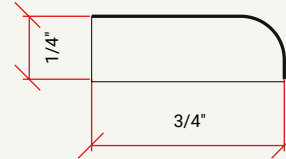

MOLDINGS PROFILES

BBM

CME

SCM

CABINET	SKU	DESCRIPTION	SIZE			FACE LENGTH
			W	H	D	
BBM	CABBMFRF_	Base Board Molding	0.875	96	4.75	
CRM-CS	CACRM-CSFRF_	Crown Molding - Small - Cove	2.5	96	2.5	3.5
CRM-CL	CACRM-CLFRF_	Crown Molding - Large - Cove	4.5	96	4.5	6.35
CME	CACMEFRF_	Crown Molding Extension	1.5	96	0.625	
QRM	CAQRMFRF_	Quarter Round Molding 8"	0.75	96	0.75	
LRM	CALRMFRF_	Light Rail Molding	1.625	96	1.125	
OCM	CAOCMFRF_	Outside Corner Molding 96"	0.75	96	0.75	
SCM	CARSFRF_	Round Scribe Molding 1 1/8" x 1/4" x 96"	1.125	96	0.25	
TK	CATKFRF_	Toe Kick 96"	4.5	96.00	0.25	

*Finished edges indicated by bold lines on side view of drawings.