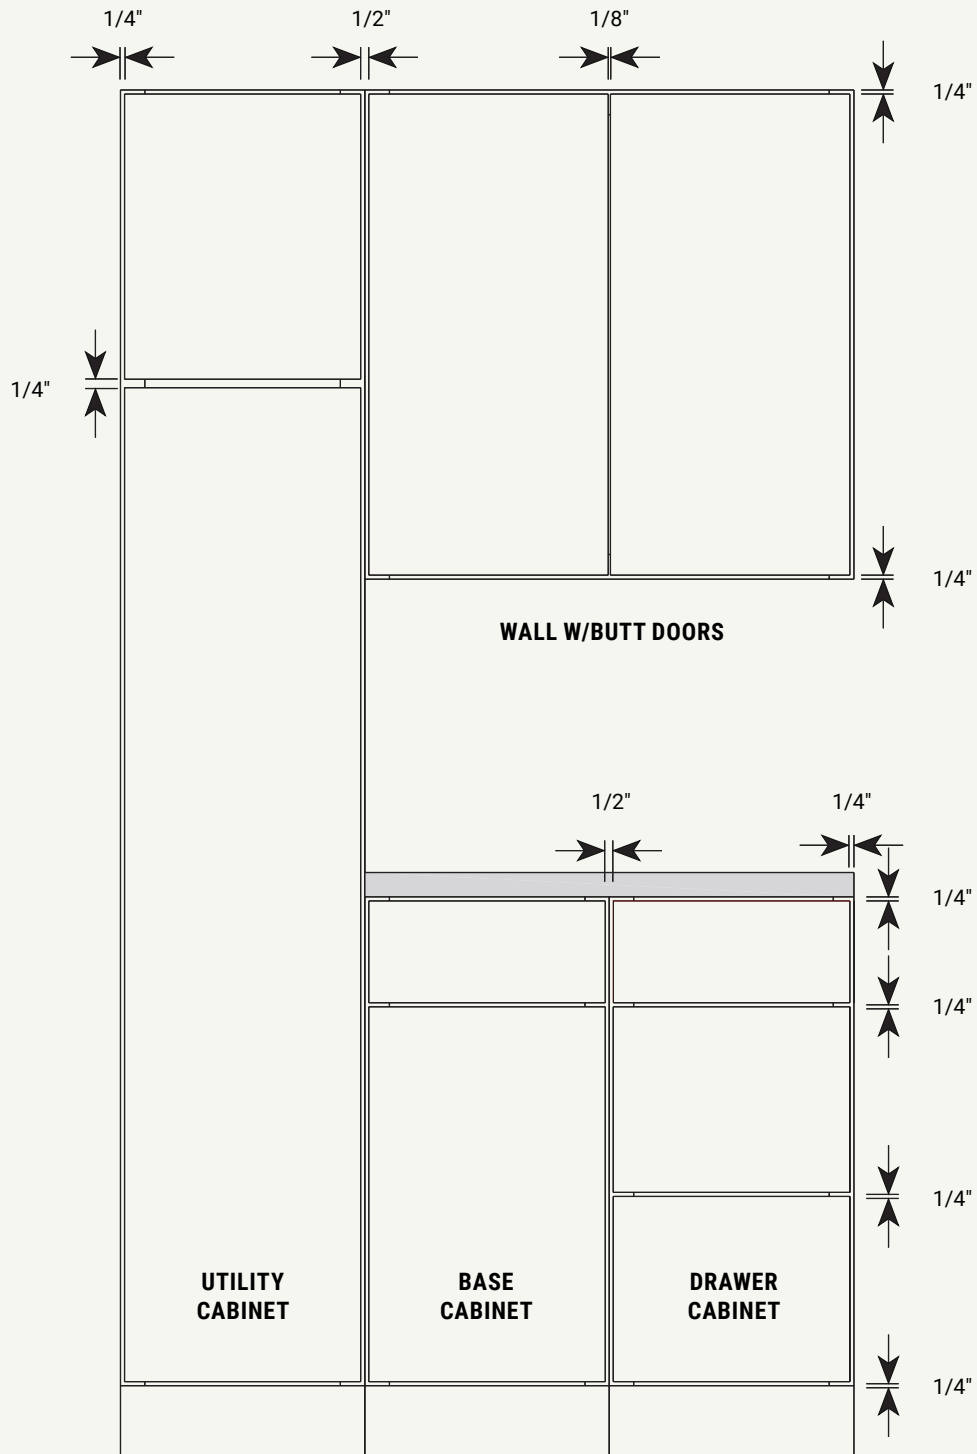

FULL OVERLAY REVELS