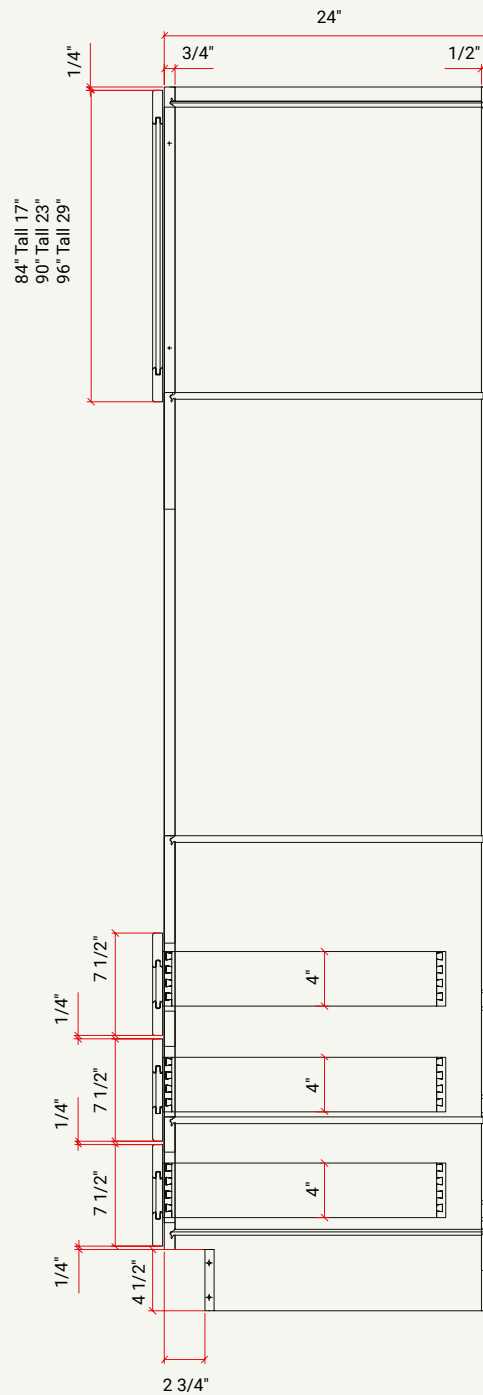

Tall Oven Cabinet