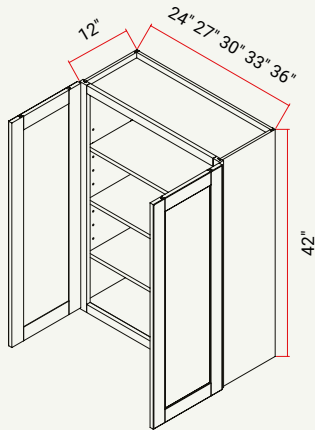

WALL | 42" H, BUTT DOORS, W/ 3 ADJ. SHELVES

CABINET	SKU	DESCRIPTION	SIZE		
			W	H	D
W2442	CAW2442FRF_	Wall 24" x 42"	24	42	12
W2742	CAW2742FRF_	Wall 27" x 42"	27	42	12
W3042	CAW3042FRF_	Wall 30" x 42"	30	42	12
W3342	CAW3342FRF_	Wall 33" x 42"	33	42	12
W3642	CAW3642FRF_	Wall 36" x 42"	36	42	12

WALL | MICROWAVE

CABINET	SKU	DESCRIPTION	SIZE		
			W	H	D
MWC3018	CAMWC3018FRF_	Microwave Wall Cabinet 30" x 18"	30	18	12