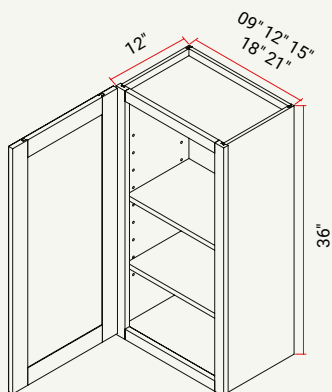

WALL | 36" H, L/R DOORS, W/ 2 ADJ. SHELVES

CABINET	SKU	DESCRIPTION	SIZE		
			W	H	D
W0936	CAW0936FRF_	Wall 09" x 36"	9	36	12
W1236	CAW1236FRF_	Wall 12" x 36"	12	36	12
W1536	CAW1536FRF_	Wall 15" x 36"	15	36	12
W1836	CAW1836FRF_	Wall 18" x 36"	18	36	12
W2136	CAW2136FRF_	Wall 21" x 36"	21	36	12