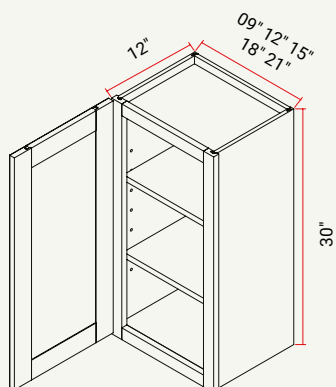

WALL | 18" BUTT DOORS

CABINET	SKU	DESCRIPTION	SIZE		
			W	H	D
W3018	CAW3018FRF_	Wall 30" x 18"	30	18	12
W3618	CAW3618FRF_	Wall 36" x 18"	36	18	12

WALL | 24" BUTT DOORS W/ ADJ. SHELF

CABINET	SKU	DESCRIPTION	SIZE		
			W	H	D
W3024	CAW3024FRF_	Wall 30" x 24"	30	24	12
W3324	CAW3324FRF_	Wall 33" x 24"	33	24	12
W3624	CAW3624FRF_	Wall 36" x 24"	36	24	12

WALL | 12" H X 24" DEEP BUTT DOORS

CABINET	SKU	DESCRIPTION	SIZE		
			W	H	D
W361224	CAW361224FRF_	Wall 36" x 12" x 24"	36	12	24

WALL | 18" H X 24" DEEP BUTT DOORS

CABINET	SKU	DESCRIPTION	SIZE		
			W	H	D
W301824	CAW301824FRF_	Wall 30" x 18" x 24"	30	18	24
W331824	CAW331824FRF_	Wall 33" x 18" x 24"	33	18	24
W361824	CAW361824FRF_	Wall 36" x 18" x 24"	36	18	24

WALL | 24" H X 24" DEEP BUTT DOORS, W/ 1 ADJ. SHELF

CABINET	SKU	DESCRIPTION	SIZE		
			W	H	D
W302424	CAW302424FRF_	Wall 30" x 24" x 24"	30	24	24
W362424	CAW362424FRF_	Wall 36" x 24" x 24"	36	24	24

WALL | 30" H, L/R DOOR, W/ 2 ADJ. SHELVES