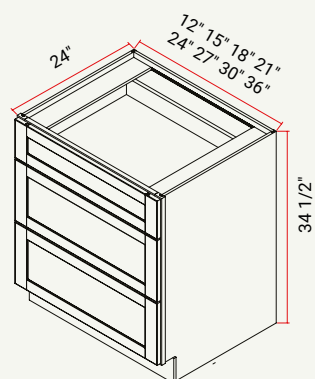

BASE | BUTT DOORS W/ ADJ. SHELF, 1 DRAWER

CABINET	SKU	DESCRIPTION	SIZE		
			W	H	D
B24	CAB24FRF_	Base 24"	24	34.5	24
B27	CAB27FRF_	Base 27"	27	34.5	24
B30	CAB30FRF_	Base 30"	30	34.5	24
B33	CAB33FRF_	Base 33"	33	34.5	24
B36	CAB36FRF_	Base 36"	36	34.5	24

BASE | BUTT DOORS W/ADJ. SHELF, 2 DRAWERS

CABINET	SKU	DESCRIPTION	SIZE		
			W	H	D
B36	CAB36FRF_	Base 36"	36	34.5	24

BASE | FULL HEIGHT L/R DOOR W/ ADJ. SHELF

CABINET	SKU	DESCRIPTION	SIZE		
			W	H	D
B09FHD	CAB09FHDFRF_	Base 09" Full Height Door	9	34.5	24
B12FHD	CAB12FHDFRF_	Base 12" Full Height Door	12	34.5	24
B15FHD	CAB15FHDFRF_	Base 15" Full Height Door	15	34.5	24
B18FHD	CAB18FHDFRF_	Base 18" Full Height Door	18	34.5	24

SINK BASE | BUTT DOORS, 1 FALSE FRONT

CABINET	SKU	DESCRIPTION	SIZE		
			W	H	D
SB27	CASB27FRF_	Sink Base 27"	27	34.5	24
SB30	CASB30FRF_	Sink Base 30"	30	34.5	24
SB33	CASB33FRF_	Sink Base 33"	33	34.5	24

SINK BASE | BUTT DOORS, 2 FALSE FRONTS

CABINET	SKU	DESCRIPTION	SIZE		
			W	H	D
SB36	CASB36FRF_	Sink Base 36"	36	34.5	24

FARM SINK BASE | BUTT DOORS

CABINET	SKU	DESCRIPTION	SIZE		
			W	H	D
FSB30	CASB30FRF_	Sink Base 30"	30	34.5	24
FSB36	CASB36FRF_	Sink Base 36"	36	34.5	24