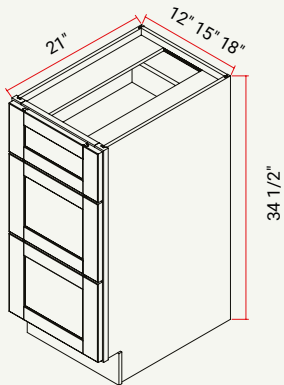

VANITY | BASE, 3 DRAWER

CABINET	SKU	DESCRIPTION	SIZE		
			W	H	D
VDB122134	CAVDB12FRF_	Vanity Drawer Base 12"	12	34.5	21
VDB152134	CAVDB15FRF_	Vanity Drawer Base 15"	15	34.5	21
VDB182134	CAVDB18FRF_	Vanity Drawer Base 18"	18	34.5	21