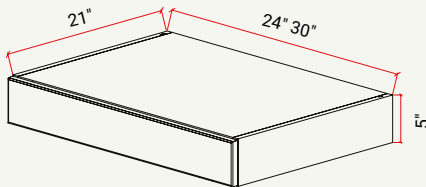

VANITY | KNEE DRAWER, TRIMMABLE

CABINET	SKU	DESCRIPTION	SIZE		
			W	H	D
VKD3621	CAVKD3621FRF_	Knee Drawer 36"	30/36	4.75	21

FLOATING VANITY | KNEE DRAWER

CABINET	SKU	DESCRIPTION	SIZE		
			W	H	D
FVKD24	CAFVKD24FRF_	Vanity Knee Drawer 24"	24	5	21
FVKD30	CAFVKD30FRF_	Vanity Knee Drawer 30"	30	5	21