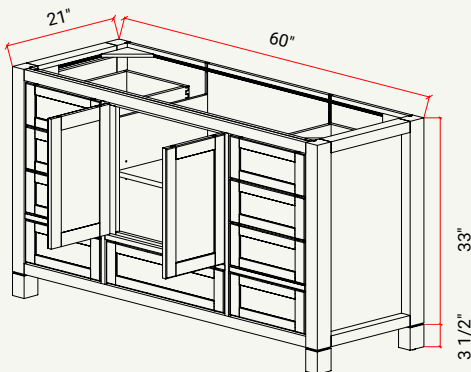

LANGMORE | SINK BASE VANITY, SINGLE BOWL, BUTT DOORS, 9 DRAWERS, 2 ADJ. SHELVES

CABINET	SKU	DESCRIPTION	SIZE		
			W	H	D
LMFV60SB	CALMFV460SBRFRF_	Langmore Vanity 60" Single Bowl	60	33	21