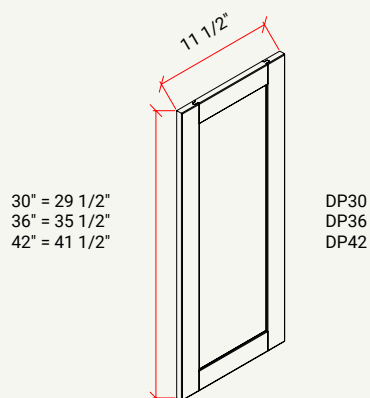

DECO PANELS

DECO PANEL

CABINET	SKU	DESCRIPTION	SIZE		
			W	H	D
WDD30	CADP30FRF_	Deco Panel 30"	11.5	29.5	x
WDD36	CADP36FRF_	Deco Panel 36"	11.5	35.5	x
WDD42	CADP42FRF_	Deco Panel 42"	11.5	41.5	x