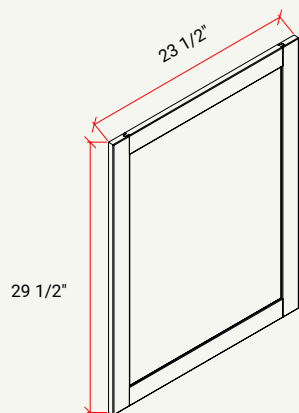

CABINET	SKU	DESCRIPTION	SIZE		
			W	H	D
WDD30	CADP30FRF_	Deco Panel 30"	11.5	29.5	x
WDD36	CADP36FRF_	Deco Panel 36"	11.5	35.5	x
WDD42	CADP42FRF_	Deco Panel 42"	11.5	41.5	x

DECO BASE PANEL

CABINET	SKU	DESCRIPTION	SIZE		
			W	H	D
BDD	CADPBRF_	Deco Panel Base	23.5	29.5	x