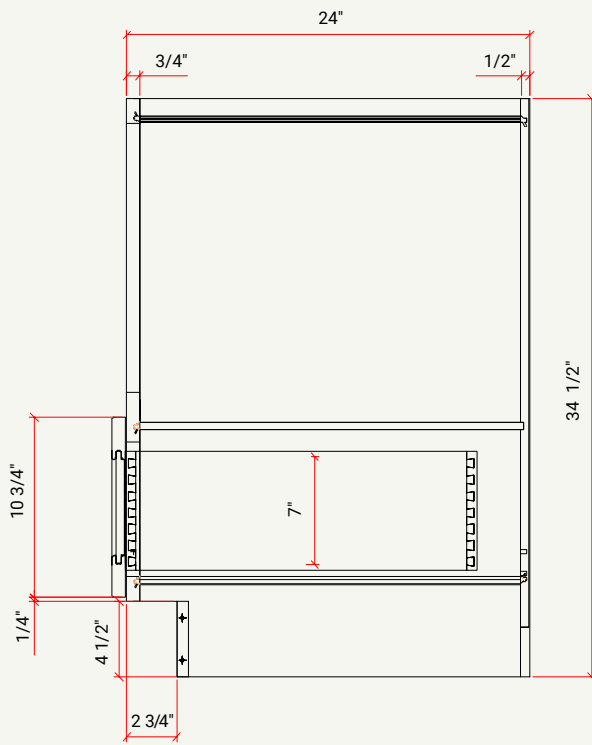

BASE | BUTT DOORS W/ADJ. SHELF, 2 DRAWERS

CABINET	SKU	DESCRIPTION	SIZE		
			W	H	D
B36	CAB36FRF_	Base 36"	36	34.5	24

BASE | FULL HEIGHT L/R DOOR W/ ADJ. SHELF

CABINET	SKU	DESCRIPTION	SIZE		
			W	H	D
B09FHD	CAB09FHDFRF_	Base 09" Full Height Door	9	34.5	24
B12FHD	CAB12FHDFRF_	Base 12" Full Height Door	12	34.5	24
B15FHD	CAB15FHDFRF_	Base 15" Full Height Door	15	34.5	24
B18FHD	CAB18FHDFRF_	Base 18" Full Height Door	18	34.5	24

FACE FRAME DRAWINGS BASE-WALL

BASE CABINET SPECIFICATION

Base Cabinet

Full Height Door Base Cabinet

Sink Base Cabinet

Farm Sink Base Cabinet

Microwave Base Cabinet

Base Lazy Susan Cabinet