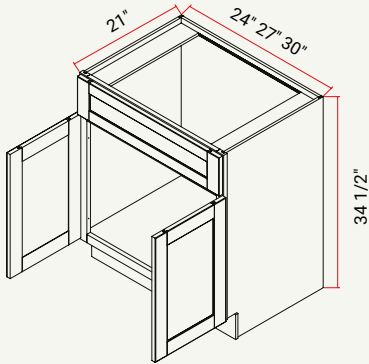

VANITY | SINK BASE, BUTT DOORS, 1 FALSE FRONT

CABINET	SKU	DESCRIPTION	SIZE		
			W	H	D
VSB242134	CAVSB24FRF_	Vanity Sink Base 24"	24	34.5	21
VSB272134	CAVSB27FRF_	Vanity Sink Base 27"	27	34.5	21
VSB302134	CAVSB30FRF_	Vanity Sink Base 30"	30	34.5	21