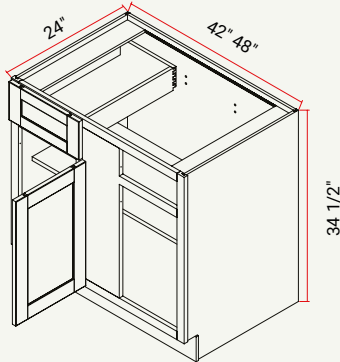

BASE | MICROWAVE

CABINET	SKU	DESCRIPTION	SIZE		
			W	H	D
BMC30	CABMC30FRF_	Base Microwave Cabinet 30"	30	34.5	24

CORNER WALL AND BASE

Forte Glacier (G)

Forte Mist (M)

Forte Harvest (H)

Forte Clay (C)

BASE | CORNER LAZY SUSAN L/R BI-FOLD DOOR

CABINET	SKU	DESCRIPTION	SIZE		
			W	H	D
BLS33	CABLS33FRF_	Base Lazy Susan 33"	15 21	34.5	24
BLS36	CABLS36FRF_	Base Lazy Susan 36"	15 25	34.5	24

BASE | BLIND CORNER L/R DOOR

CABINET	SKU	DESCRIPTION	SIZE		
			W	H	D
BBC42	CABBC42FRF_	Blind Base Cabinet 42"	42	34.5	24
BBC48	CABBC48FRF_	Blind Base Cabinet 48"	48	34.5	24