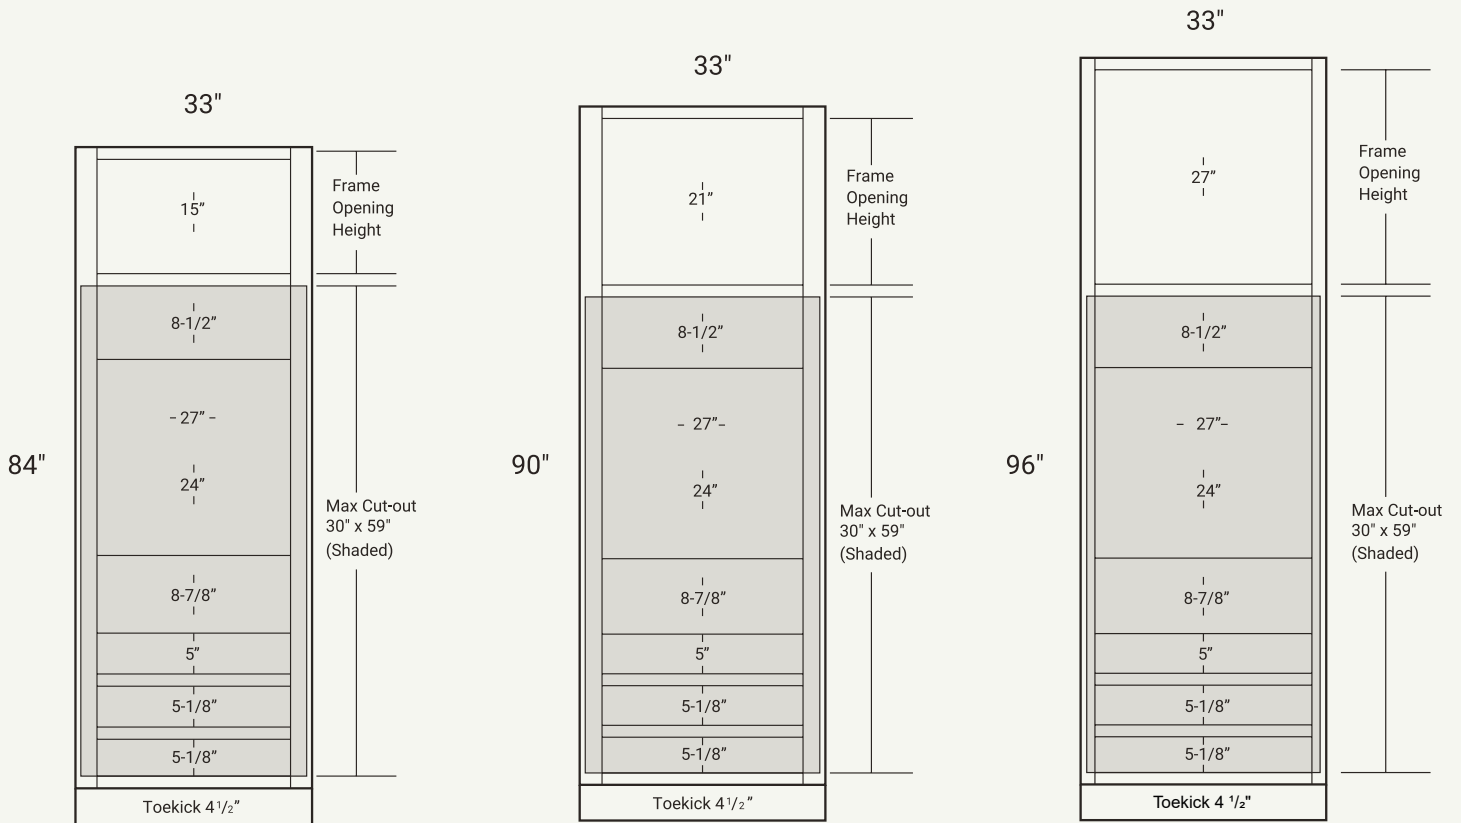

TALL APPLIANCE CABINET CUT-OUT

SKU	OPENING WIDTH	MAX CUT OUT WIDTH	OPENING HEIGHT	MAX CUT OUT HEIGHT
TOC3384	27"	30"	24"	59"
TOC3390	27"	30"	24"	59"
TOC3396	27"	30"	24"	59"