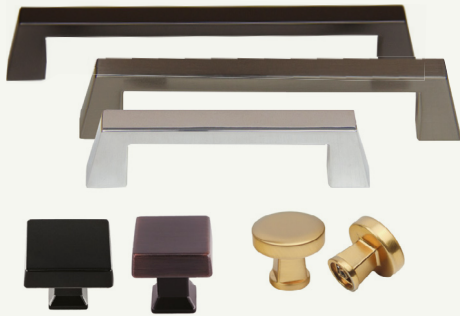

P-92927
MANHATTAN PULL
128 MM C/C

PROJECTION	28 mm
WIDTH	16 mm
LENGTH	155 mm

P-92928
MANHATTAN PULL
160 MM C/C

PROJECTION	28 mm
WIDTH	16 mm
LENGTH	187 mm

COLORADO COLLECTION

DP Dark Pewter	SN Satin Nickel	PC Polished Chrome
BK Matte Black	10B Oil Rubbed Bronze	RG Rose Gold