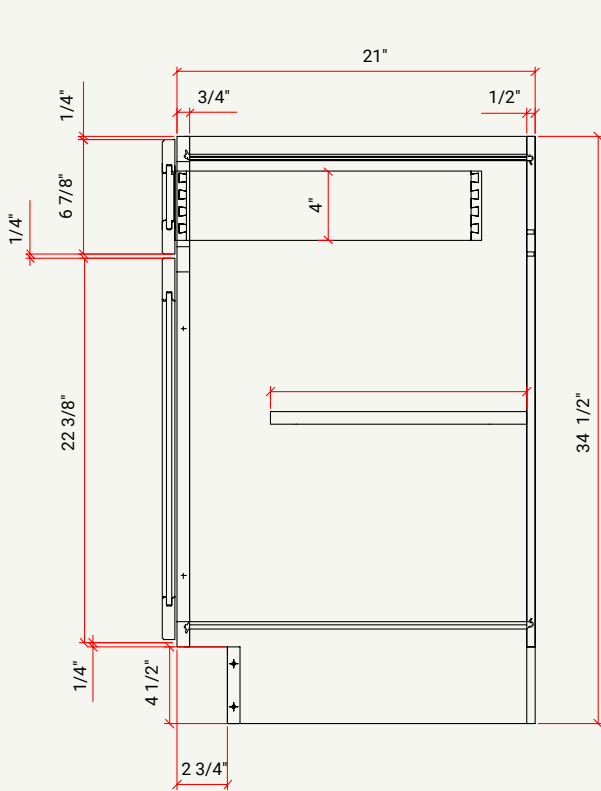

VANITY CABINET SPECIFICATIONS

Vanity Base Cabinet