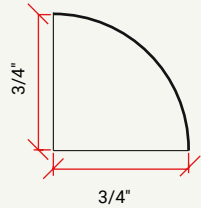

MOLDINGS PROFILES

BBM

CME

QRM

CABINET	SKU	DESCRIPTION	SIZE			FACE LENGTH
			W	H	D	
BBM	CABBMFRF_	Base Board Molding	0.875	96	4.75	
CRM-CS	CACRM-CSFRF_	Crown Molding - Small - Cove	2.5	96	2.5	3.5
CRM-CL	CACRM-CLFRF_	Crown Molding - Large - Cove	4.5	96	4.5	6.35
CME	CACMEFRF_	Crown Molding Extension	1.5	96	0.625	
QRM	CAQRMFRF_	Quarter Round Molding 8"	0.75	96	0.75	
LRM	CALRMFRF_	Light Rail Molding	1.625	96	1.125	
OCM	CAOCMFRF_	Outside Corner Molding 96"	0.75	96	0.75	
SCM	CARSFRF_	Round Scribe Molding 1 1/8" x 1/4" x 96"	1.125	96	0.25	
TK	CATKFRF_	Toe Kick 96"	4.5	96.00	0.25	

*Finished edges indicated by bold lines on side view of drawings.