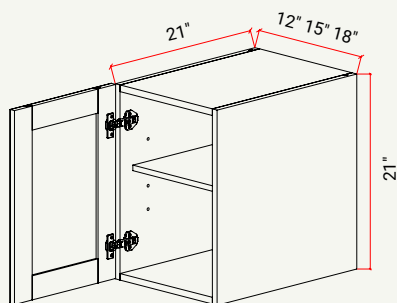

CABINET	SKU	DESCRIPTION	SIZE		
			W	H	D
LMFV60DB	CALMFV460DBFRF_	Langmore Vanity 60" Double Bowl	60	33	21

Forte Glacier (G)

Forte Mist (M)

Forte Harvest (H)

Forte Clay (C)

FLOATING VANITY | BASE L/R DOOR, 1 ADJ. SHELF