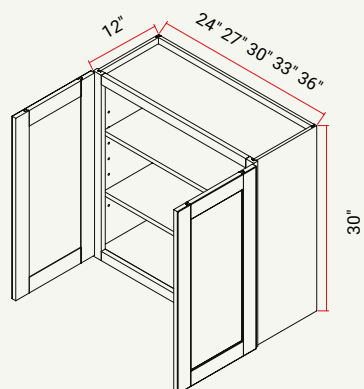

WALL | 30" H, BUTT DOORS, W/ 2 ADJ. SHELVES

CABINET	SKU	DESCRIPTION	SIZE		
			W	H	D
W2430	CAW2430FRF_	Wall 24" x 30"	24	30	12
W2730	CAW2730FRF_	Wall 27" x 30"	27	30	12
W3030	CAW3030FRF_	Wall 30" x 30"	30	30	12
W3330	CAW3330FRF_	Wall 33" x 30"	33	30	12
W3630	CAW3630FRF_	Wall 36" x 30"	36	30	12