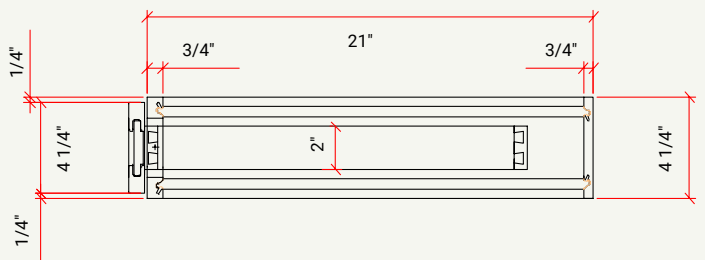

Knee Drawer Cabinet