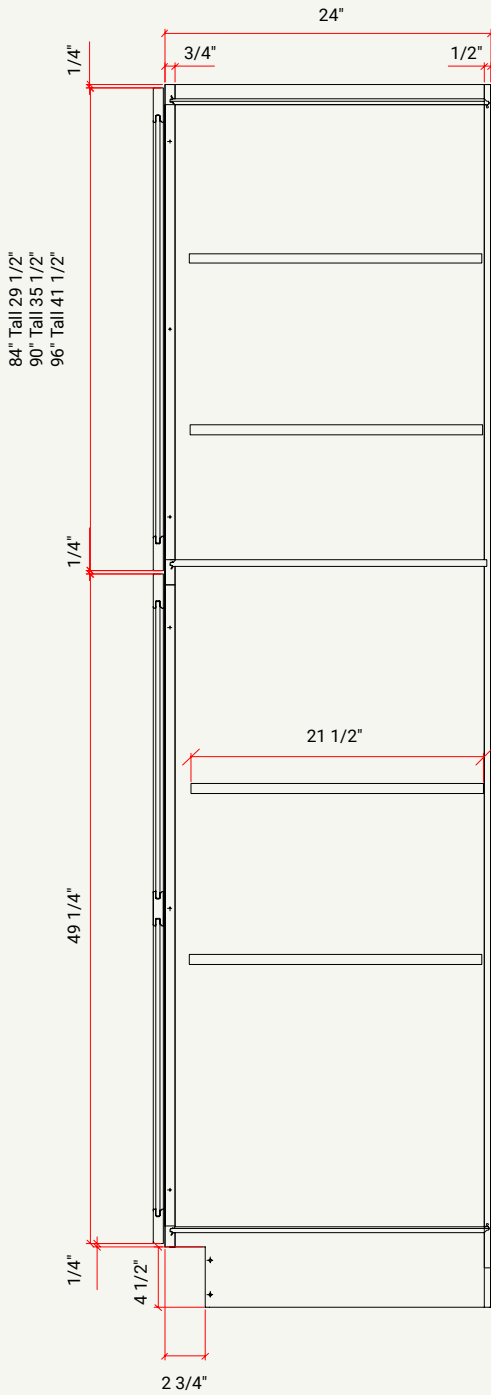

TALL CABINETS SPECIFICATIONS

Tall Pantry Cabinet