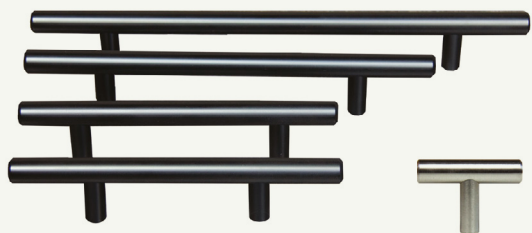

BAR PULL COLLECTION

DP Dark Pewter	SN Satin Nickel	PC Polished Chrome
BK Matte Black	10B Oil Rubbed Bronze	RG Rose Gold