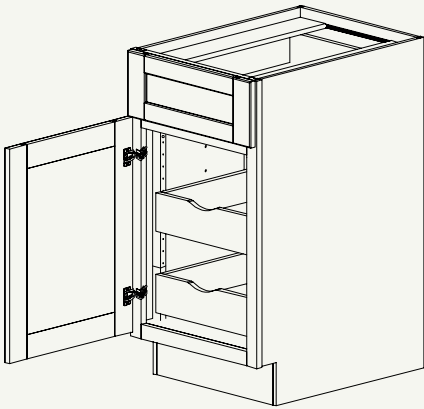

ACCESSORIES

Roll Out Tray Kit
ROTKIT15 / ROTKIT18 / ROTKIT21
ROTKIT24 / ROTKIT27 / ROTKIT30
ROTKIT36

Roll Tray Kit Includes
2 x Roll Out Trays
2 x Sets of Soft-Close Slides
4 x Vertical Cleats
And Screws

*Cabinet not included