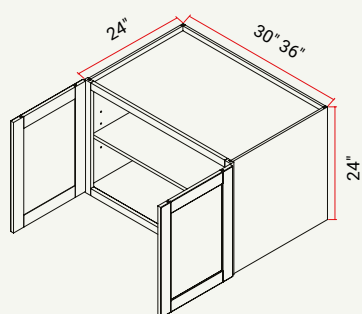

WALL | 18" BUTT DOORS

CABINET	SKU	DESCRIPTION	SIZE		
			W	H	D
W3018	CAW3018FRF_	Wall 30" x 18"	30	18	12
W3618	CAW3618FRF_	Wall 36" x 18"	36	18	12

WALL | 24" BUTT DOORS W/ ADJ. SHELF

CABINET	SKU	DESCRIPTION	SIZE		
			W	H	D
W3024	CAW3024FRF_	Wall 30" x 24"	30	24	12
W3324	CAW3324FRF_	Wall 33" x 24"	33	24	12
W3624	CAW3624FRF_	Wall 36" x 24"	36	24	12

WALL | 12" H X 24" DEEP BUTT DOORS

CABINET	SKU	DESCRIPTION	SIZE		
			W	H	D
W361224	CAW361224FRF_	Wall 36" x 12" x 24"	36	12	24

WALL | 18" H X 24" DEEP BUTT DOORS

CABINET	SKU	DESCRIPTION	SIZE		
			W	H	D
W301824	CAW301824FRF_	Wall 30" x 18" x 24"	30	18	24
W331824	CAW331824FRF_	Wall 33" x 18" x 24"	33	18	24
W361824	CAW361824FRF_	Wall 36" x 18" x 24"	36	18	24