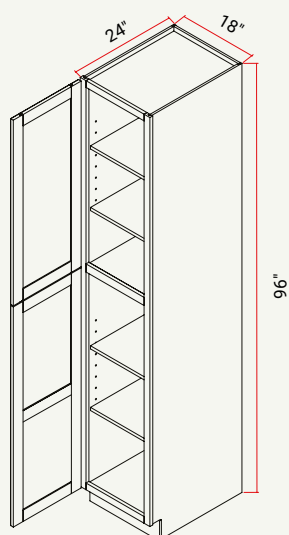

BASE | BUTT DOORS W/ADJ. SHELF, 2 DRAWERS

CABINET	SKU	DESCRIPTION	SIZE		
			W	H	D
B36	CAB36FRF_	Base 36"	36	34.5	24

BASE | FULL HEIGHT L/R DOOR W/ ADJ. SHELF

CABINET	SKU	DESCRIPTION	SIZE		
			W	H	D
B09FHD	CAB09FHDFRF_	Base 09" Full Height Door	9	34.5	24
B12FHD	CAB12FHDFRF_	Base 12" Full Height Door	12	34.5	24
B15FHD	CAB15FHDFRF_	Base 15" Full Height Door	15	34.5	24
B18FHD	CAB18FHDFRF_	Base 18" Full Height Door	18	34.5	24

Forte Harvest (H)

Forte Clay (C)

TALL | PANTRY, L/R DOOR, W/ 3 ADJ. SHELVES

CABINET	SKU	DESCRIPTION	SIZE		
			W	H	D
TP1884	CATP1884FRF_	Tall Pantry 18" x 84"	18	84	24
TP1890	CATP1890FRF_	Tall Pantry 18" x 90"	18	90	24

TALL | PANTRY, L/R DOOR, W/ 4 ADJ. SHELVES

CABINET	SKU	DESCRIPTION	SIZE		
			W	H	D
TP1896	CATP1896FRF_	Tall Pantry 18" x 96"	18	96	24

TALL | PANTRY, BUTT DOORS, W/ 3 ADJ. SHELVES

CABINET	SKU	DESCRIPTION	SIZE		
			W	H	D
TP2484	CATP2484FRF_	Tall Pantry 24" x 84"	24	84	24
TP2490	CATP2490FRF_	Tall Pantry 24" x 90"	24	90	24
TP3084	CATP3084FRF_	Tall Pantry 30" x 84"	30	84	24
TP3090	CATP3090FRF_	Tall Pantry 30" x 90"	30	90	24

TALL | PANTRY, BUTT DOORS, W/ 4 ADJ. SHELVES

CABINET	SKU	DESCRIPTION	SIZE		
			W	H	D
TP2496	CATP2496FRF_	Tall Pantry 24" x 96"	24	96	24
TP3096	CATP3096FRF_	Tall Pantry 30" x 96"	30	96	24

TALL | OVEN, BUTT DOORS, 3 DRAWERS, NO SHELF