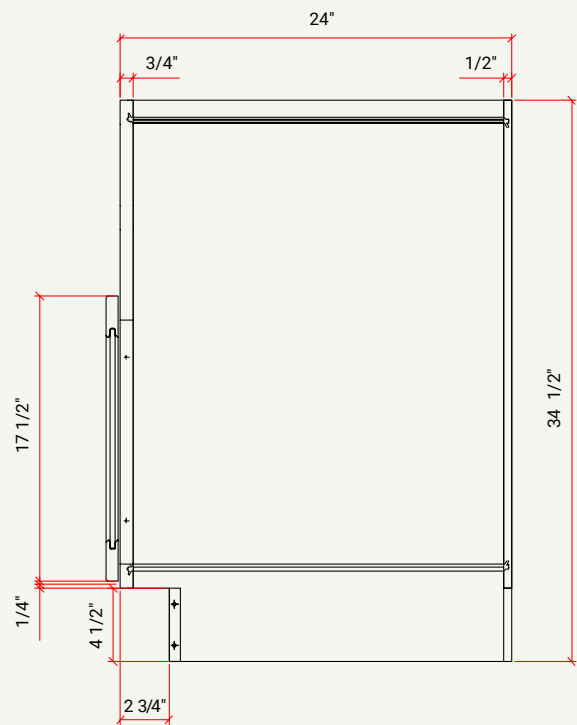

BASE | BUTT DOORS W/ ADJ. SHELF, 1 DRAWER

CABINET	SKU	DESCRIPTION	SIZE		
			W	H	D
B24	CAB24FRF_	Base 24"	24	34.5	24
B27	CAB27FRF_	Base 27"	27	34.5	24
B30	CAB30FRF_	Base 30"	30	34.5	24
B33	CAB33FRF_	Base 33"	33	34.5	24
B36	CAB36FRF_	Base 36"	36	34.5	24

BASE | BUTT DOORS W/ADJ. SHELF, 2 DRAWERS

CABINET	SKU	DESCRIPTION	SIZE		
			W	H	D
B36	CAB36FRF_	Base 36"	36	34.5	24

BASE | FULL HEIGHT L/R DOOR W/ ADJ. SHELF

CABINET	SKU	DESCRIPTION	SIZE		
			W	H	D
B09FHD	CAB09FHDFRF_	Base 09" Full Height Door	9	34.5	24
B12FHD	CAB12FHDFRF_	Base 12" Full Height Door	12	34.5	24
B15FHD	CAB15FHDFRF_	Base 15" Full Height Door	15	34.5	24
B18FHD	CAB18FHDFRF_	Base 18" Full Height Door	18	34.5	24

WALL | SQUARE CORNER L/R DOOR

CABINET	SKU	DESCRIPTION	SIZE		
			W	H	D
WSC2430	CAWSC2430FRF_	Wall Square Corner 24" x 30" 2 Adj. Shelves	24	30	12
WSC2436	CAWSC2436FRF_	Wall Square Corner 24" x 36" 2 Adj. Shelves	24	36	12
WSC2442	CAWSC2442FRF_	Wall Square Corner 24" x 42" 3 Adj. Shelves	24	42	12

FACE FRAME DRAWINGS BASE-WALL

BASE CABINET SPECIFICATION

Base Cabinet

Full Height Door Base Cabinet

Sink Base Cabinet

Farm Sink Base Cabinet

Microwave Base Cabinet

Base Lazy Susan Cabinet