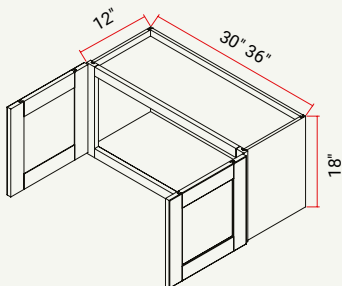

BASE APPLIANCE CABINET CUT-OUTS

SKU	OPENING WIDTH	MAX CUT OUT WIDTH	OPENING HEIGHT	MAX CUT OUT HEIGHT
BOC30	27"	28-1/2"	25-1/2"	27-1/2"
BMC30	27"	28-1/2"	16"	17-3/4"

WALL

Forte Glacier (G)

Forte Mist (M)

Forte Harvest (H)

Forte Clay (C)

WALL | 12" BUTT DOORS

CABINET	SKU	DESCRIPTION	SIZE		
			W	H	D
W3012	CAW3012FRF_	Wall 30" x 12"	30	12	12
W3612	CAW3612FRF_	Wall 36" x 12"	36	12	12

WALL | 15" BUTT DOORS

CABINET	SKU	DESCRIPTION	SIZE		
			W	H	D
W3015	CAW3015FRF_	Wall 30" x 15"	30	15	12
W3615	CAW3615FRF_	Wall 36" x 15"	36	15	12