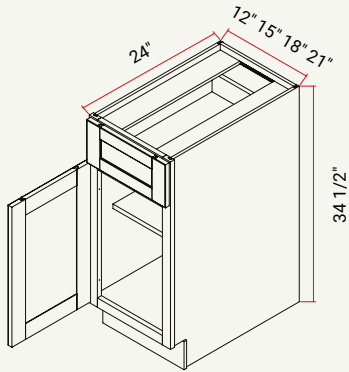

Forte Harvest (H)

Forte Clay (C)

BASE | L/R DOOR W/ ADJ. SHELF, 1 DRAWER

CABINET	SKU	DESCRIPTION	SIZE		
			W	H	D
B12	CAB12FRF_	Base 12"	12	34.5	24
B15	CAB15FRF_	Base 15"	15	34.5	24
B18	CAB18FRF_	Base 18"	18	34.5	24
B21	CAB21FRF_	Base 21"	21	34.5	24

BASE | BUTT DOORS W/ ADJ. SHELF, 1 DRAWER

CABINET	SKU	DESCRIPTION	SIZE		
			W	H	D
B24	CAB24FRF_	Base 24"	24	34.5	24
B27	CAB27FRF_	Base 27"	27	34.5	24
B30	CAB30FRF_	Base 30"	30	34.5	24
B33	CAB33FRF_	Base 33"	33	34.5	24
B36	CAB36FRF_	Base 36"	36	34.5	24