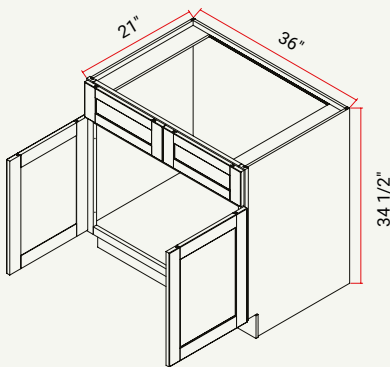

VANITY | SINK BASE, BUTT DOORS, 2 FALSE FRONTS

CABINET	SKU	DESCRIPTION	SIZE		
			W	H	D
VSB36	CAVSB36FRF_	Vanity Sink Base 36"	36	34.5	21