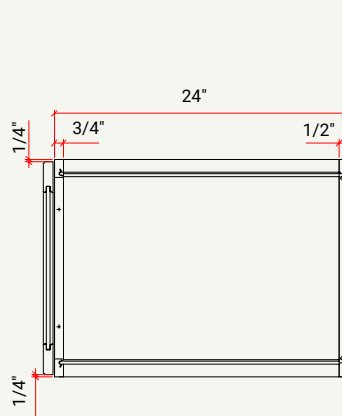

Wall Cabinet 18" High x 24" Deep