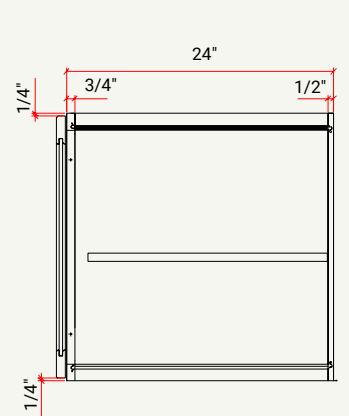

Wall Cabinet 24" High x 24" Deep