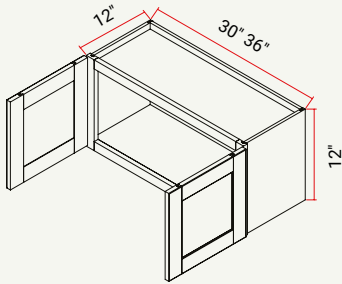

WALL

Forte Glacier (G)

Forte Mist (M)

Forte Harvest (H)

Forte Clay (C)

WALL | 12" BUTT DOORS

CABINET	SKU	DESCRIPTION	SIZE		
			W	H	D
W3012	CAW3012FRF_	Wall 30" x 12"	30	12	12
W3612	CAW3612FRF_	Wall 36" x 12"	36	12	12