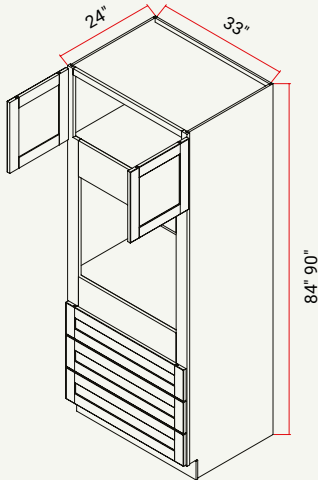

BASE | BUTT DOORS W/ADJ. SHELF, 2 DRAWERS

CABINET	SKU	DESCRIPTION	SIZE		
			W	H	D
B36	CAB36FRF_	Base 36"	36	34.5	24

BASE | FULL HEIGHT L/R DOOR W/ ADJ. SHELF

CABINET	SKU	DESCRIPTION	SIZE		
			W	H	D
B09FHD	CAB09FHDFRF_	Base 09" Full Height Door	9	34.5	24
B12FHD	CAB12FHDFRF_	Base 12" Full Height Door	12	34.5	24
B15FHD	CAB15FHDFRF_	Base 15" Full Height Door	15	34.5	24
B18FHD	CAB18FHDFRF_	Base 18" Full Height Door	18	34.5	24

Forte Harvest (H)

Forte Clay (C)

TALL | PANTRY, L/R DOOR, W/ 3 ADJ. SHELVES

CABINET	SKU	DESCRIPTION	SIZE		
			W	H	D
TP1884	CATP1884FRF_	Tall Pantry 18" x 84"	18	84	24
TP1890	CATP1890FRF_	Tall Pantry 18" x 90"	18	90	24

TALL | PANTRY, L/R DOOR, W/ 4 ADJ. SHELVES

CABINET	SKU	DESCRIPTION	SIZE		
			W	H	D
TP1896	CATP1896FRF_	Tall Pantry 18" x 96"	18	96	24

TALL | PANTRY, BUTT DOORS, W/ 3 ADJ. SHELVES

CABINET	SKU	DESCRIPTION	SIZE		
			W	H	D
TP2484	CATP2484FRF_	Tall Pantry 24" x 84"	24	84	24
TP2490	CATP2490FRF_	Tall Pantry 24" x 90"	24	90	24
TP3084	CATP3084FRF_	Tall Pantry 30" x 84"	30	84	24
TP3090	CATP3090FRF_	Tall Pantry 30" x 90"	30	90	24

TALL | PANTRY, BUTT DOORS, W/ 4 ADJ. SHELVES

CABINET	SKU	DESCRIPTION	SIZE		
			W	H	D
TP2496	CATP2496FRF_	Tall Pantry 24" x 96"	24	96	24
TP3096	CATP3096FRF_	Tall Pantry 30" x 96"	30	96	24

TALL | OVEN, BUTT DOORS, 3 DRAWERS, NO SHELF