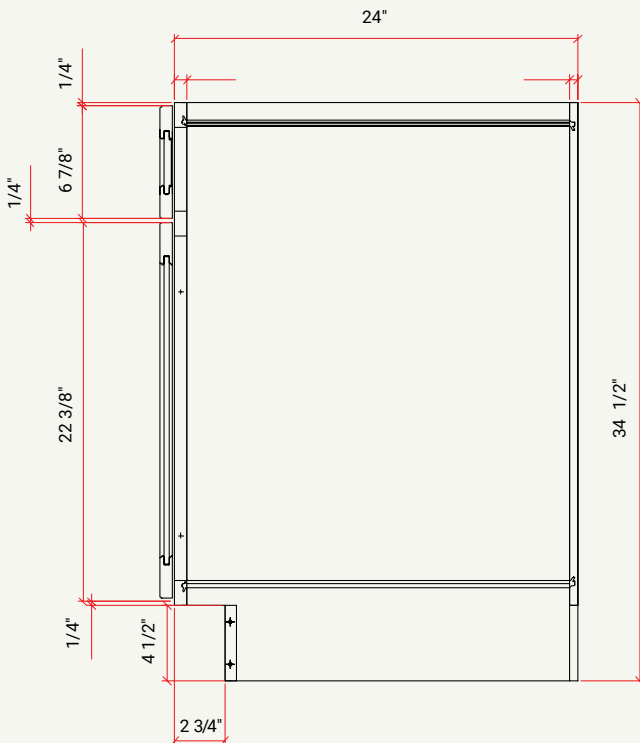

BASE | BUTT DOORS W/ADJ. SHELF, 2 DRAWERS

CABINET	SKU	DESCRIPTION	SIZE		
			W	H	D
B36	CAB36FRF_	Base 36"	36	34.5	24

BASE | FULL HEIGHT L/R DOOR W/ ADJ. SHELF

CABINET	SKU	DESCRIPTION	SIZE		
			W	H	D
B09FHD	CAB09FHDFRF_	Base 09" Full Height Door	9	34.5	24
B12FHD	CAB12FHDFRF_	Base 12" Full Height Door	12	34.5	24
B15FHD	CAB15FHDFRF_	Base 15" Full Height Door	15	34.5	24
B18FHD	CAB18FHDFRF_	Base 18" Full Height Door	18	34.5	24

FACE FRAME DRAWINGS BASE-WALL

BASE CABINET SPECIFICATION

Base Cabinet

Full Height Door Base Cabinet

Sink Base Cabinet

Farm Sink Base Cabinet

Microwave Base Cabinet

Base Lazy Susan Cabinet