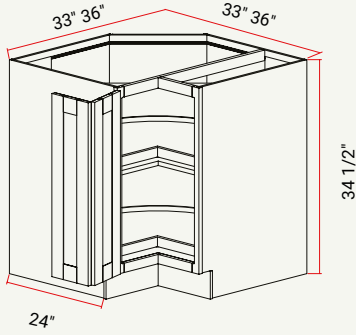

BASE | 2 DRAWERS

CABINET	SKU	DESCRIPTION	SIZE		
			W	H	D
2DB30	CA2DB30FRF_	2 Drawer Base 30"	30	34.5	24
2DB36	CA2DB36FRF_	2 Drawer Base 36"	36	34.5	24

BASE | OVEN

CABINET	SKU	DESCRIPTION	SIZE		
			W	H	D
BOC30	CABOC30FRF_	Base Oven Cabinet 30"	30	34.5	24

BASE | MICROWAVE

CABINET	SKU	DESCRIPTION	SIZE		
			W	H	D
BMC30	CABMC30FRF_	Base Microwave Cabinet 30"	30	34.5	24

CORNER WALL AND BASE

Forte Glacier (G)

Forte Mist (M)

Forte Harvest (H)

Forte Clay (C)

BASE | CORNER LAZY SUSAN L/R BI-FOLD DOOR

CABINET	SKU	DESCRIPTION	SIZE		
			W	H	D
BLS33	CABLS33FRF_	Base Lazy Susan 33"	15 21	34.5	24
BLS36	CABLS36FRF_	Base Lazy Susan 36"	15 25	34.5	24

BASE | BLIND CORNER L/R DOOR

CABINET	SKU	DESCRIPTION	SIZE		
			W	H	D
BBC42	CABBC42FRF_	Blind Base Cabinet 42"	42	34.5	24
BBC48	CABBC48FRF_	Blind Base Cabinet 48"	48	34.5	24