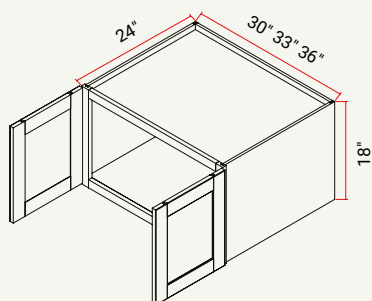

WALL | 18" H X 24" DEEP BUTT DOORS

CABINET	SKU	DESCRIPTION	SIZE		
			W	H	D
W301824	CAW301824FRF_	Wall 30" x 18" x 24"	30	18	24
W331824	CAW331824FRF_	Wall 33" x 18" x 24"	33	18	24
W361824	CAW361824FRF_	Wall 36" x 18" x 24"	36	18	24