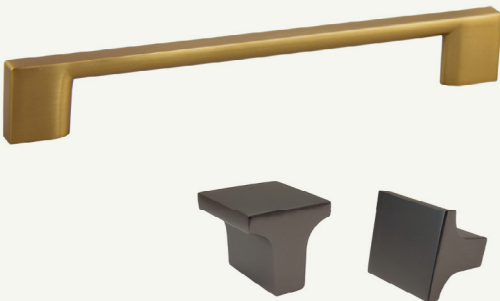

PROJECTION 26 mm
WIDTH 28 mm
LENGTH 36 mm

P-91296
WASHINGTON PULL
96 MM C/C
136 MM OL

PROJECTION 28 mm
WIDTH 16 mm
LENGTH 136 mm

P-91297
WASHINGTON PULL
128 MM C/C
168 MM OL

PROJECTION 28 mm
WIDTH 16 mm
LENGTH 168 mm

P-91298
WASHINGTON PULL
160 MM C/C
200 MM OL

PROJECTION 28 mm
WIDTH 16 mm
LENGTH 200 mm

MIAMI COLLECTION

K-83125
SQUARE KNOB
1"

PROJECTION 23 mm
WIDTH 1"
LENGTH 1"

P-81572
MIAMI PULL
128 MM C/C

PROJECTION 27 mm
WIDTH 8.5 mm
LENGTH 149 mm

P-80572
MIAMI PULL
96 MM C/C

PROJECTION 27 mm
WIDTH 8.2 mm
LENGTH 120 mm

P-83572
MIAMI PULL
160 MM C/C

PROJECTION 27 mm
WIDTH 9 mm
LENGTH 190 mm

VAIL COLLECTION

DP Dark Pewter	SN Satin Nickel	PC Polished Chrome
BK Matte Black	10B Oil Rubbed Bronze	RG Rose Gold