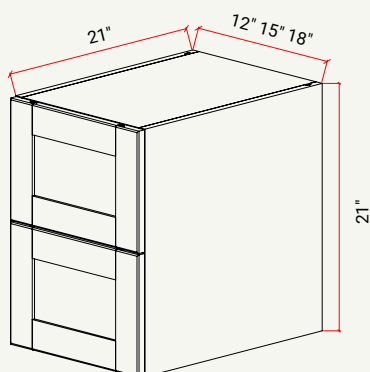

FLOATING VANITY | BASE, 2 DRAWER

CABINET	SKU	DESCRIPTION	SIZE		
			W	H	D
FV2DB12	CAFV2DB12FRF_	Vanity Drawer Base 12"	12	21	21
FV2DB15	CAFV2DB15FRF_	Vanity Drawer Base 15"	15	21	21
FV2DB18	CAFV2DB18FRF_	Vanity Drawer Base 18"	18	21	21