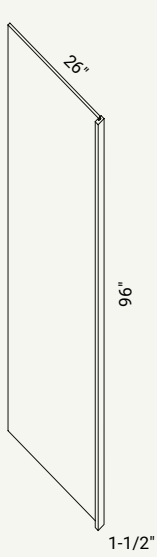

PANELS & FILLERS

Forte Glacier (G)

Forte Mist (M)

Forte Harvest (H)

Forte Clay (C)

RRP2696