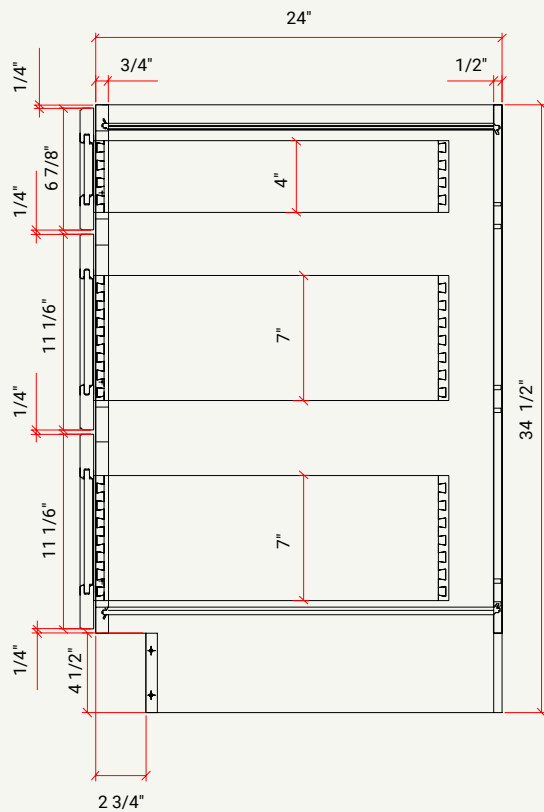

BASE | BUTT DOORS W/ADJ. SHELF, 2 DRAWERS

CABINET	SKU	DESCRIPTION	SIZE		
			W	H	D
B36	CAB36FRF_	Base 36"	36	34.5	24

BASE | FULL HEIGHT L/R DOOR W/ ADJ. SHELF

CABINET	SKU	DESCRIPTION	SIZE		
			W	H	D
B09FHD	CAB09FHDFRF_	Base 09" Full Height Door	9	34.5	24
B12FHD	CAB12FHDFRF_	Base 12" Full Height Door	12	34.5	24
B15FHD	CAB15FHDFRF_	Base 15" Full Height Door	15	34.5	24
B18FHD	CAB18FHDFRF_	Base 18" Full Height Door	18	34.5	24

FACE FRAME DRAWINGS BASE-WALL

BASE CABINET SPECIFICATION

Base Cabinet

Full Height Door Base Cabinet

Sink Base Cabinet

Farm Sink Base Cabinet

Microwave Base Cabinet

Base Lazy Susan Cabinet