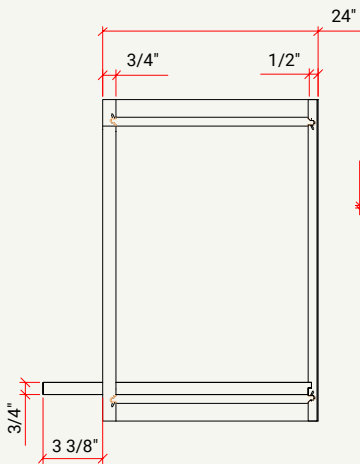

Wall Microwave Cabinet