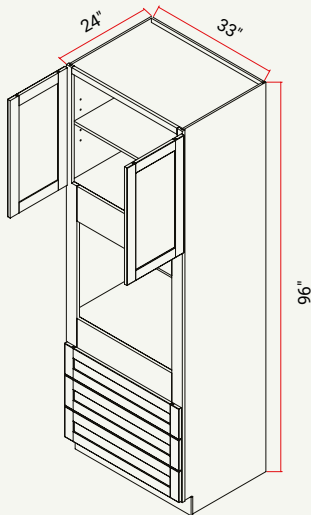

TALL | OVEN, BUTT DOORS, 3 DRAWERS, W/ 1 ADJ. SHELF

CABINET	SKU	DESCRIPTION	SIZE		
			W	H	D
TOC3396	CATOC3396FRF_	Tall Oven Cabinet 33"x 96"	33	96	24