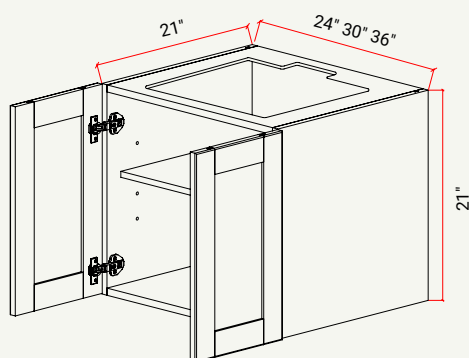

FLOATING VANITY | BASE BUTT DOORS, 1 ADJ. SHELF

CABINET	SKU	DESCRIPTION	SIZE		
			W	H	D
FVSB24	CAFVSB24FRF_	Vanity Sink Base 24"	24	21	21
FVSB30	CAFVSB30FRF_	Vanity Sink Base 30"	30	21	21
FVSB36	CAFVSB36FRF_	Vanity Sink Base 36"	36	21	21