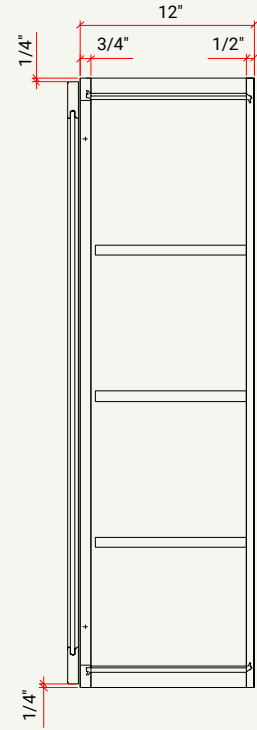

BASE | BUTT DOORS W/ ADJ. SHELF, 1 DRAWER

CABINET	SKU	DESCRIPTION	SIZE		
			W	H	D
B24	CAB24FRF_	Base 24"	24	34.5	24
B27	CAB27FRF_	Base 27"	27	34.5	24
B30	CAB30FRF_	Base 30"	30	34.5	24
B33	CAB33FRF_	Base 33"	33	34.5	24
B36	CAB36FRF_	Base 36"	36	34.5	24

BASE | BUTT DOORS W/ADJ. SHELF, 2 DRAWERS

CABINET	SKU	DESCRIPTION	SIZE		
			W	H	D
B36	CAB36FRF_	Base 36"	36	34.5	24

BASE | FULL HEIGHT L/R DOOR W/ ADJ. SHELF

CABINET	SKU	DESCRIPTION	SIZE		
			W	H	D
B09FHD	CAB09FHDFRF_	Base 09" Full Height Door	9	34.5	24
B12FHD	CAB12FHDFRF_	Base 12" Full Height Door	12	34.5	24
B15FHD	CAB15FHDFRF_	Base 15" Full Height Door	15	34.5	24
B18FHD	CAB18FHDFRF_	Base 18" Full Height Door	18	34.5	24

CABINET	SKU	DESCRIPTION	SIZE		
			W	H	D
BLS33	CABLS33FRF_	Base Lazy Susan 33"	15 21	34.5	24
BLS36	CABLS36FRF_	Base Lazy Susan 36"	15 25	34.5	24

BASE | BLIND CORNER L/R DOOR

CABINET	SKU	DESCRIPTION	SIZE		
			W	H	D
BBC42	CABBC42FRF_	Blind Base Cabinet 42"	42	34.5	24
BBC48	CABBC48FRF_	Blind Base Cabinet 48"	48	34.5	24

WALL | MICROWAVE

CABINET	SKU	DESCRIPTION	SIZE		
			W	H	D
MWC3018	CAMWC3018FRF_	Microwave Wall Cabinet 30" x 18"	30	18	12

WALL CABINET SPECIFICATIONS

Wall Cabinet 12", 15", 18"

Wall Cabinet 24"

Wall Cabinet 30", 36"