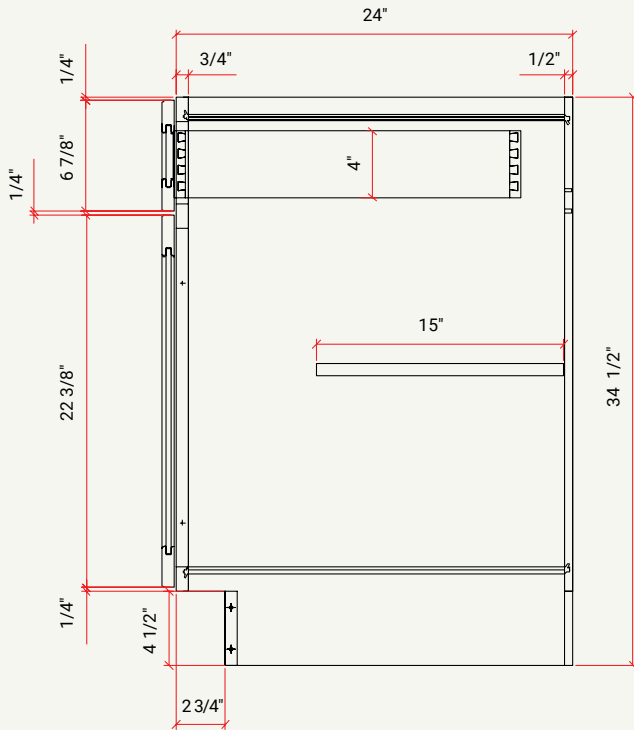

BASE CABINET SPECIFICATION

Base Cabinet