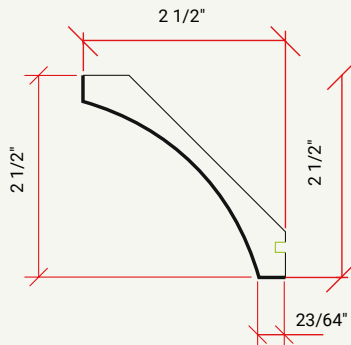

MOLDINGS PROFILES

BBM

CRM-CS

CME

CABINET	SKU	DESCRIPTION	SIZE			FACE LENGTH
			W	H	D	
BBM	CABBMFRF_	Base Board Molding	0.875	96	4.75	
CRM-CS	CACRM-CSFRF_	Crown Molding - Small - Cove	2.5	96	2.5	3.5
CRM-CL	CACRM-CLFRF_	Crown Molding - Large - Cove	4.5	96	4.5	6.35
CME	CACMEFRF_	Crown Molding Extension	1.5	96	0.625	
QRM	CAQRMFRF_	Quarter Round Molding 8"	0.75	96	0.75	
LRM	CALRMFRF_	Light Rail Molding	1.625	96	1.125	
OCM	CAOCMFRF_	Outside Corner Molding 96"	0.75	96	0.75	
SCM	CARSFRF_	Round Scribe Molding 1 1/8" x 1/4" x 96"	1.125	96	0.25	
TK	CATKFRF_	Toe Kick 96"	4.5	96.00	0.25	

*Finished edges indicated by bold lines on side view of drawings.