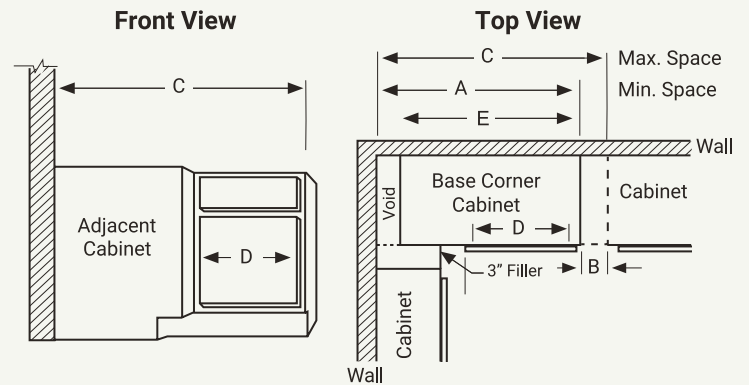

BASE BLIND CORNER CABINET SPACE REQUIREMENTS

SKU	A MIN. SPACE	B MAX. PULL	C MAX. SPACE	D CABINET OPENING	E ACTUAL CABINET
BBC42	42" (6" pull off wall)	3"	45" (9" pull off wall)	12"	36"
BBC48	45" (3" pull off wall)	3"	48" (6" pull off wall)	15"	42"

- Actual cabinet size is not the size indicated in the SKU. Refer to info above for sizes.
- Remember to use 3" filler on adjacent cabinets.
- Min. space dimension includes 3" pull for door and drawer clearance on adjacent cabinet.
- The adjacent run of cabinets will cover the void.

BASE APPLIANCE CABINET CUT-OUTS

SKU	OPENING WIDTH	MAX CUT OUT WIDTH	OPENING HEIGHT	MAX CUT OUT HEIGHT
BOC30	27"	28-1/2"	25-1/2"	27-1/2"
BMC30	27"	28-1/2"	16"	17-3/4"