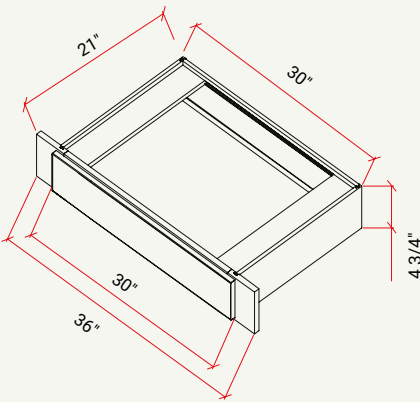

VANITY | KNEE DRAWER, TRIMMABLE

CABINET	SKU	DESCRIPTION	SIZE		
			W	H	D
VKD3621	CAVKD3621FRF_	Knee Drawer 36"	30/36	4.75	21