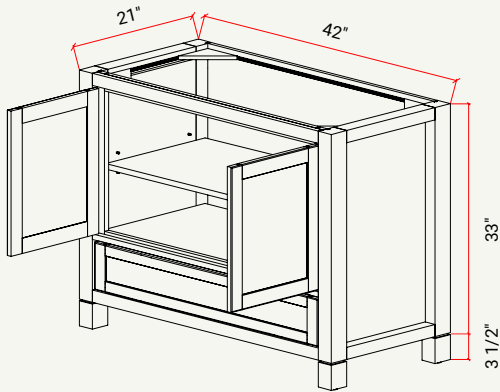

LANGMORE | SINK BASE VANITY, BUTT DOORS, 1 ADJ. SHELF

CABINET	SKU	DESCRIPTION	SIZE		
			W	H	D
LMFV30	CALMFV30FRF_	Langmore Vanity 30"	30	33	21
LMFV36	CALMFV36FRF_	Langmore Vanity 36"	36	33	21
LMFV42	CALMFV42FRF_	Langmore Vanity 42"	42	33	21
LMFV48	CALMFV48FRF_	Langmore Vanity 48"	48	33	21