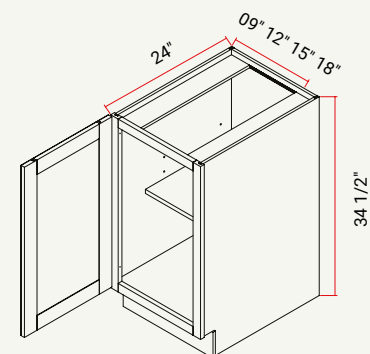

Forte Harvest (H)

Forte Clay (C)

BASE | L/R DOOR W/ ADJ. SHELF, 1 DRAWER

CABINET	SKU	DESCRIPTION	SIZE		
			W	H	D
B12	CAB12FRF_	Base 12"	12	34.5	24
B15	CAB15FRF_	Base 15"	15	34.5	24
B18	CAB18FRF_	Base 18"	18	34.5	24
B21	CAB21FRF_	Base 21"	21	34.5	24

BASE | BUTT DOORS W/ ADJ. SHELF, 1 DRAWER

CABINET	SKU	DESCRIPTION	SIZE		
			W	H	D
B24	CAB24FRF_	Base 24"	24	34.5	24
B27	CAB27FRF_	Base 27"	27	34.5	24
B30	CAB30FRF_	Base 30"	30	34.5	24
B33	CAB33FRF_	Base 33"	33	34.5	24
B36	CAB36FRF_	Base 36"	36	34.5	24

BASE | BUTT DOORS W/ADJ. SHELF, 2 DRAWERS

CABINET	SKU	DESCRIPTION	SIZE		
			W	H	D
B36	CAB36FRF_	Base 36"	36	34.5	24

BASE | FULL HEIGHT L/R DOOR W/ ADJ. SHELF

CABINET	SKU	DESCRIPTION	SIZE		
			W	H	D
B09FHD	CAB09FHDFRF_	Base 09" Full Height Door	9	34.5	24
B12FHD	CAB12FHDFRF_	Base 12" Full Height Door	12	34.5	24
B15FHD	CAB15FHDFRF_	Base 15" Full Height Door	15	34.5	24
B18FHD	CAB18FHDFRF_	Base 18" Full Height Door	18	34.5	24