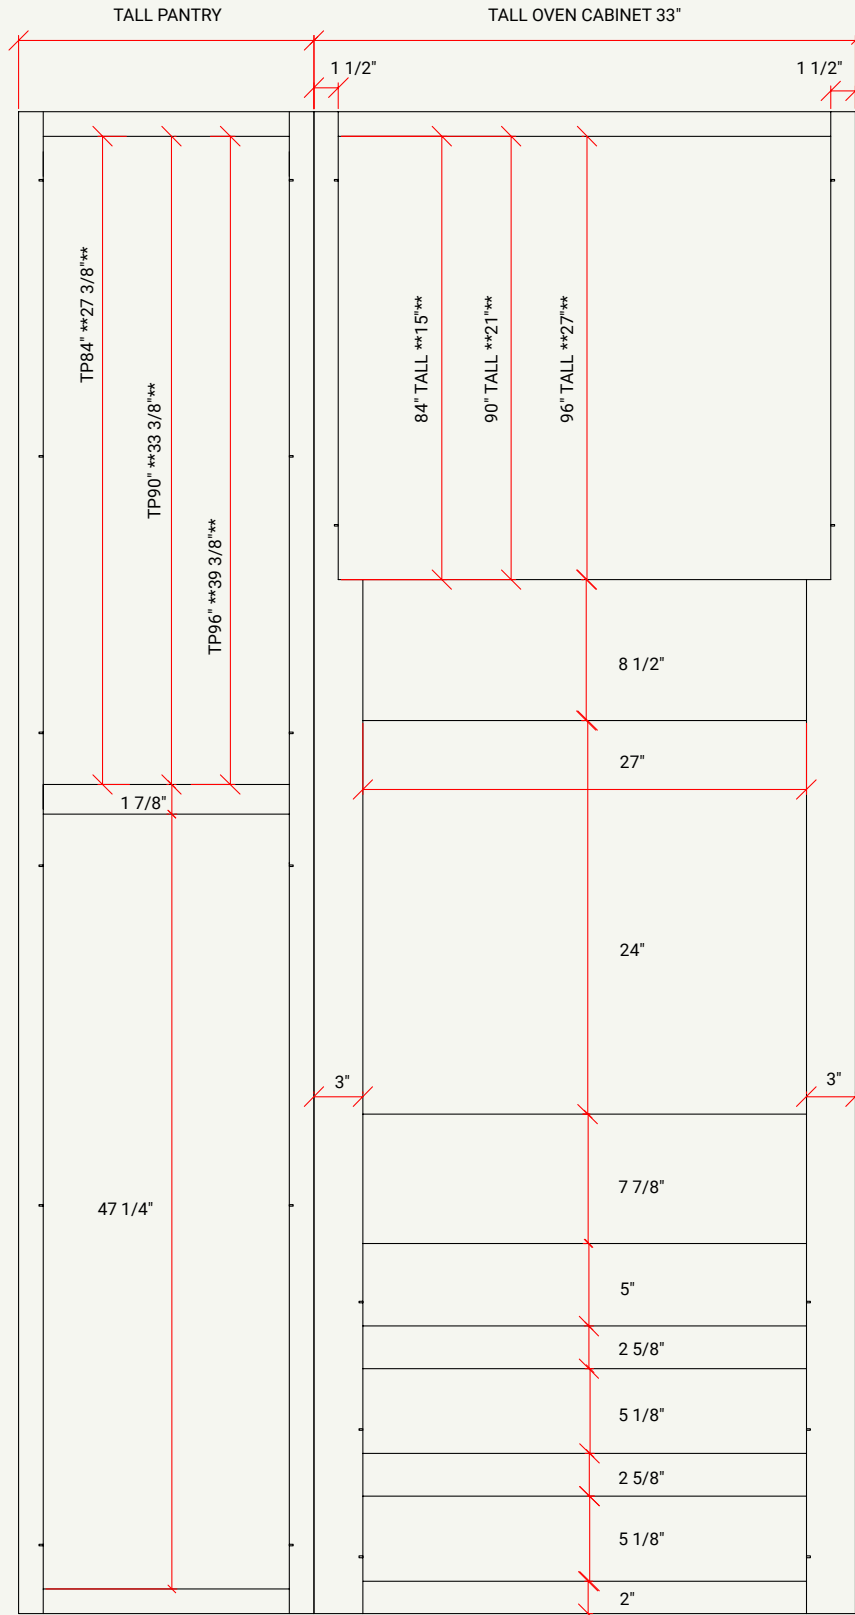

FACE FRAME DRAWINGS TALL