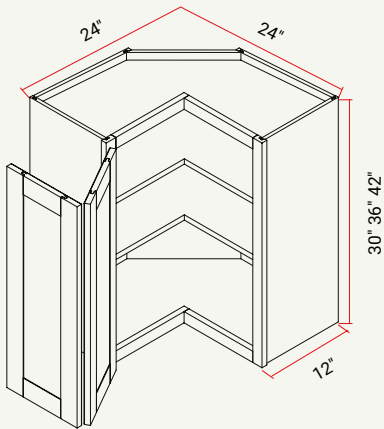

CABINET	SKU	DESCRIPTION	SIZE		
			W	H	D
BLS33	CABLS33FRF_	Base Lazy Susan 33"	15 21	34.5	24
BLS36	CABLS36FRF_	Base Lazy Susan 36"	15 25	34.5	24

BASE | BLIND CORNER L/R DOOR

CABINET	SKU	DESCRIPTION	SIZE		
			W	H	D
BBC42	CABBC42FRF_	Blind Base Cabinet 42"	42	34.5	24
BBC48	CABBC48FRF_	Blind Base Cabinet 48"	48	34.5	24

BASE | CORNER SINK L/R DOOR

CABINET	SKU	DESCRIPTION	SIZE		
			W	H	D
CSB36	CACSB36FRF_	Corner Sink Base 36"	17.5	34.5	23.5

WALL | CORNER L/R DOOR

CABINE	SKU	DESCRIPTION	SIZE		
			W	H	D
WDC2430	CADWC2430FRF_	Wall Diagonal Corner 24" x 30" 2 Adj. Shelves	24	30	12
WDC2436	CADWC2436FRF_	Wall Diagonal Corner 24" x 36" 2 Adj. Shelves	24	36	12
WDC2442	CADWC2442FRF_	Wall Diagonal Corner 24" x 42" 3 Adj. Shelves	24	42	12