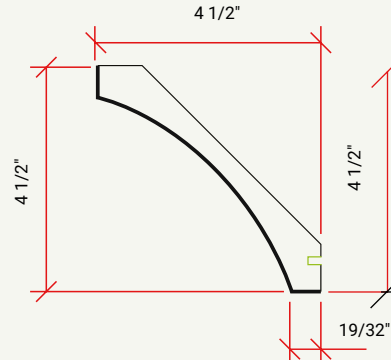

MOLDINGS PROFILES

BBM

CRM-CL

CME

CABINET	SKU	DESCRIPTION	SIZE			FACE LENGTH
			W	H	D	
BBM	CABBMFRF_	Base Board Molding	0.875	96	4.75	
CRM-CS	CACRM-CSFRF_	Crown Molding - Small - Cove	2.5	96	2.5	3.5
CRM-CL	CACRM-CLFRF_	Crown Molding - Large - Cove	4.5	96	4.5	6.35
CME	CACMEFRF_	Crown Molding Extension	1.5	96	0.625	
QRM	CAQRMFRF_	Quarter Round Molding 8"	0.75	96	0.75	
LRM	CALRMFRF_	Light Rail Molding	1.625	96	1.125	
OCM	CAOCMFRF_	Outside Corner Molding 96"	0.75	96	0.75	
SCM	CARSFRF_	Round Scribe Molding 1 1/8" x 1/4" x 96"	1.125	96	0.25	
TK	CATKFRF_	Toe Kick 96"	4.5	96.00	0.25	

*Finished edges indicated by bold lines on side view of drawings.