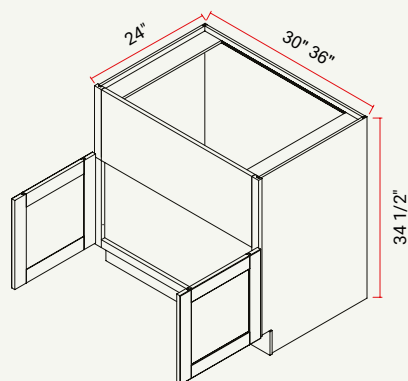

FARM SINK BASE | BUTT DOORS

CABINET	SKU	DESCRIPTION	SIZE		
			W	H	D
FSB30	CASB30FRF_	Sink Base 30"	30	34.5	24
FSB36	CASB36FRF_	Sink Base 36"	36	34.5	24