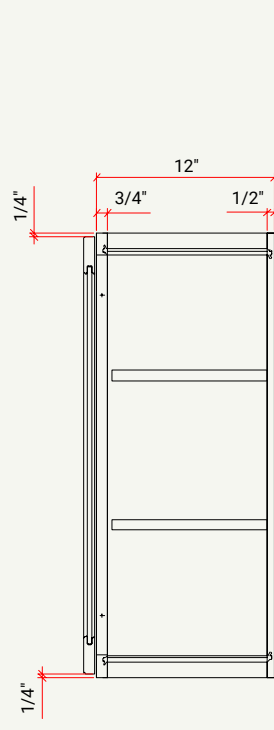

BASE | BUTT DOORS W/ ADJ. SHELF, 1 DRAWER

CABINET	SKU	DESCRIPTION	SIZE		
			W	H	D
B24	CAB24FRF_	Base 24"	24	34.5	24
B27	CAB27FRF_	Base 27"	27	34.5	24
B30	CAB30FRF_	Base 30"	30	34.5	24
B33	CAB33FRF_	Base 33"	33	34.5	24
B36	CAB36FRF_	Base 36"	36	34.5	24

BASE | BUTT DOORS W/ADJ. SHELF, 2 DRAWERS

CABINET	SKU	DESCRIPTION	SIZE		
			W	H	D
B36	CAB36FRF_	Base 36"	36	34.5	24

BASE | FULL HEIGHT L/R DOOR W/ ADJ. SHELF

CABINET	SKU	DESCRIPTION	SIZE		
			W	H	D
B09FHD	CAB09FHDFRF_	Base 09" Full Height Door	9	34.5	24
B12FHD	CAB12FHDFRF_	Base 12" Full Height Door	12	34.5	24
B15FHD	CAB15FHDFRF_	Base 15" Full Height Door	15	34.5	24
B18FHD	CAB18FHDFRF_	Base 18" Full Height Door	18	34.5	24

SINK BASE | BUTT DOORS, 1 FALSE FRONT

CABINET	SKU	DESCRIPTION	SIZE		
			W	H	D
SB27	CASB27FRF_	Sink Base 27"	27	34.5	24
SB30	CASB30FRF_	Sink Base 30"	30	34.5	24
SB33	CASB33FRF_	Sink Base 33"	33	34.5	24

SINK BASE | BUTT DOORS, 2 FALSE FRONTS

WALL | MICROWAVE

CABINET	SKU	DESCRIPTION	SIZE		
			W	H	D
MWC3018	CAMWC3018FRF_	Microwave Wall Cabinet 30" x 18"	30	18	12

WALL CABINET SPECIFICATIONS

Wall Cabinet 12", 15", 18"

Wall Cabinet 24"

Wall Cabinet 30", 36"