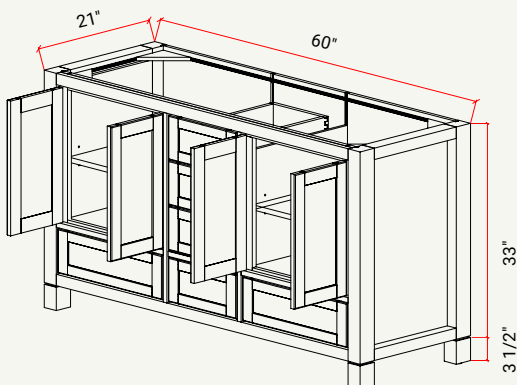

LANGMORE | SINK BASE VANITY, DOUBLE BOWL, BUTT DOORS, 6 DRAWERS, 1 ADJ. SHELF

CABINET	SKU	DESCRIPTION	SIZE		
			W	H	D
LMFV60DB	CALMFV460DBFRF_	Langmore Vanity 60" Double Bowl	60	33	21