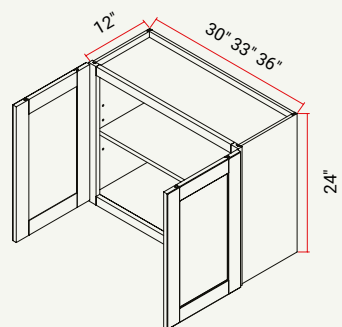

BASE APPLIANCE CABINET CUT-OUTS

SKU	OPENING WIDTH	MAX CUT OUT WIDTH	OPENING HEIGHT	MAX CUT OUT HEIGHT
BOC30	27"	28-1/2"	25-1/2"	27-1/2"
BMC30	27"	28-1/2"	16"	17-3/4"

WALL

Forte Glacier (G)

Forte Mist (M)

Forte Harvest (H)

Forte Clay (C)

WALL | 12" BUTT DOORS

CABINET	SKU	DESCRIPTION	SIZE		
			W	H	D
W3012	CAW3012FRF_	Wall 30" x 12"	30	12	12
W3612	CAW3612FRF_	Wall 36" x 12"	36	12	12

WALL | 15" BUTT DOORS

CABINET	SKU	DESCRIPTION	SIZE		
			W	H	D
W3015	CAW3015FRF_	Wall 30" x 15"	30	15	12
W3615	CAW3615FRF_	Wall 36" x 15"	36	15	12

WALL | 18" BUTT DOORS

CABINET	SKU	DESCRIPTION	SIZE		
			W	H	D
W3018	CAW3018FRF_	Wall 30" x 18"	30	18	12
W3618	CAW3618FRF_	Wall 36" x 18"	36	18	12

WALL | 24" BUTT DOORS W/ ADJ. SHELF

CABINET	SKU	DESCRIPTION	SIZE		
			W	H	D
W3024	CAW3024FRF_	Wall 30" x 24"	30	24	12
W3324	CAW3324FRF_	Wall 33" x 24"	33	24	12
W3624	CAW3624FRF_	Wall 36" x 24"	36	24	12