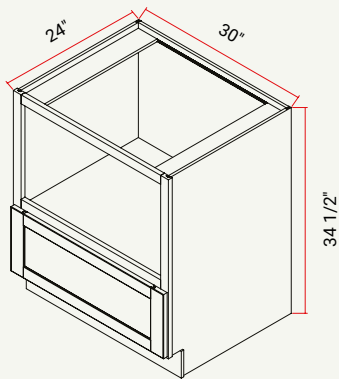

BASE | MICROWAVE

CABINET	SKU	DESCRIPTION	SIZE		
			W	H	D
BMC30	CABMC30FRF_	Base Microwave Cabinet 30"	30	34.5	24