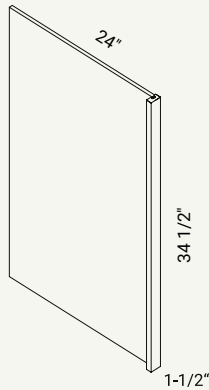

PANELS & FILLERS

Forte Glacier (G)

Forte Mist (M)

Forte Harvest (H)

Forte Clay (C)

DWRP1.5

CABINET	SKU	DESCRIPTION	SIZE		
			W	H	D
DWR1.5	CADWR1.5 FRF_	Dishwasher Return 1 1/2"	24	34.5	1.5
RRP2696	CARRP 2696FRF_	Refrigerator Return Panel 26" x 96" x 1 1/2"	96	26.00	1.5
TEP2696	CATEP 2696FRF_	Tall End Panel 26" x 96"	96	26	0.75
PANEL 144896	CAPANEL 144896FRF_	Panel 1/4" x 4' x 8'	96	48	0.25
TF396	CATF 396FRF_	Tall Filler 3" x 96"	3	96	0.75
TF696	CATF 696FRF_	Tall Filler 6" x 96"	6	96	0.75
BF334.5	CABF334.5 FRF_	Base Filler 3"	3	34.5	0.75
BF634.5	CABF634.5 FRF_	Base Filler 6"	6	34.5	0.75
WF342	CAWF 342FRF_	Wall Filler 3" x 42"	3	42	0.75
WF642	CAWF 642FRF_	Wall Filler 6" x 42"	6	42	0.75