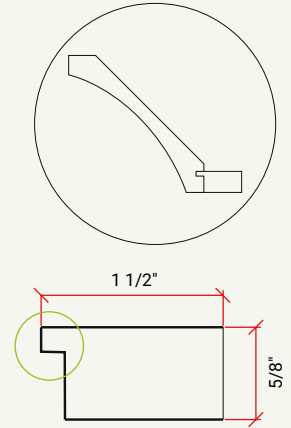

MOLDINGS PROFILES

BBM

CME

CABINET	SKU	DESCRIPTION	SIZE			FACE LENGTH
			W	H	D	
BBM	CABBMFRF_	Base Board Molding	0.875	96	4.75	
CRM-CS	CACRM-CSFRF_	Crown Molding - Small - Cove	2.5	96	2.5	3.5
CRM-CL	CACRM-CLFRF_	Crown Molding - Large - Cove	4.5	96	4.5	6.35
CME	CACMEFRF_	Crown Molding Extension	1.5	96	0.625	
QRM	CAQRMFRF_	Quarter Round Molding 8"	0.75	96	0.75	
LRM	CALRMFRF_	Light Rail Molding	1.625	96	1.125	
OCM	CAOCMFRF_	Outside Corner Molding 96"	0.75	96	0.75	
SCM	CARSFRF_	Round Scribe Molding 1 1/8" x 1/4" x 96"	1.125	96	0.25	
TK	CATKFRF_	Toe Kick 96"	4.5	96.00	0.25	

*Finished edges indicated by bold lines on side view of drawings.